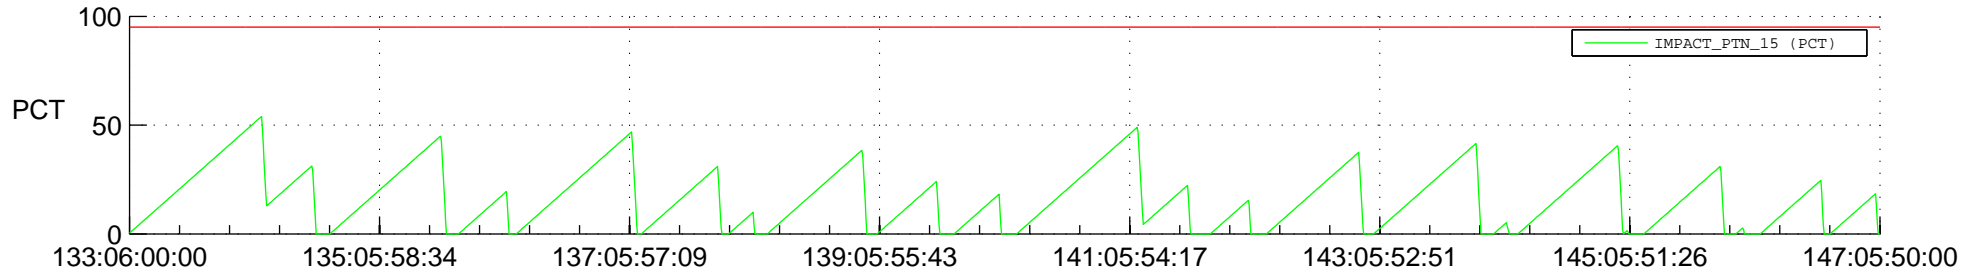

STEREO AHEAD SSR PCT Full Prediction

SWAVES_Percent_Full_Prediction

IMPACT_Percent_Full_Prediction

PLASTIC_Percent_Full_Prediction

Spacecraft_DownLink_Rate