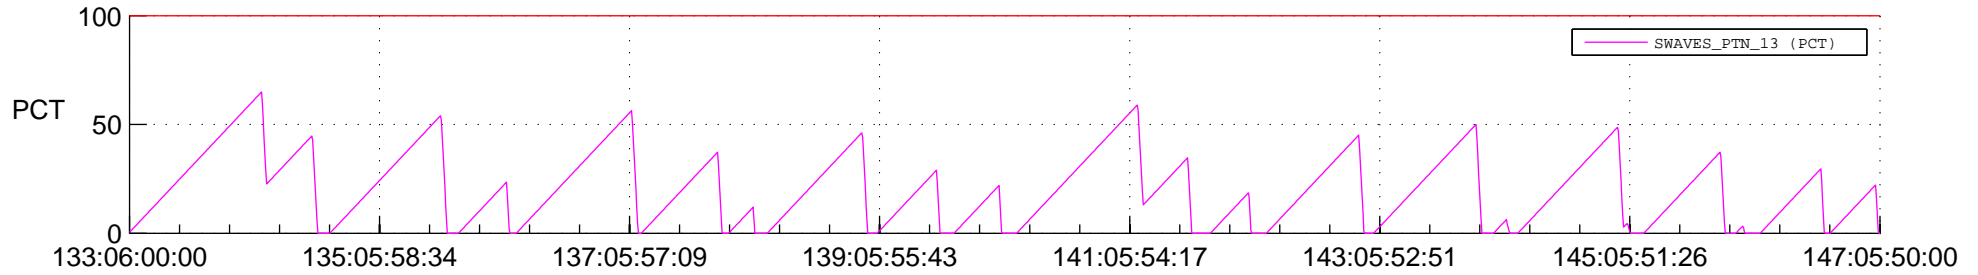

STEREO AHEAD SSR PCT Full Prediction

SWAVES_Percent_Full_Prediction

IMPACT_Percent_Full_Prediction

PLASTIC_Percent_Full_Prediction

Spacecraft_DownLink_Rate