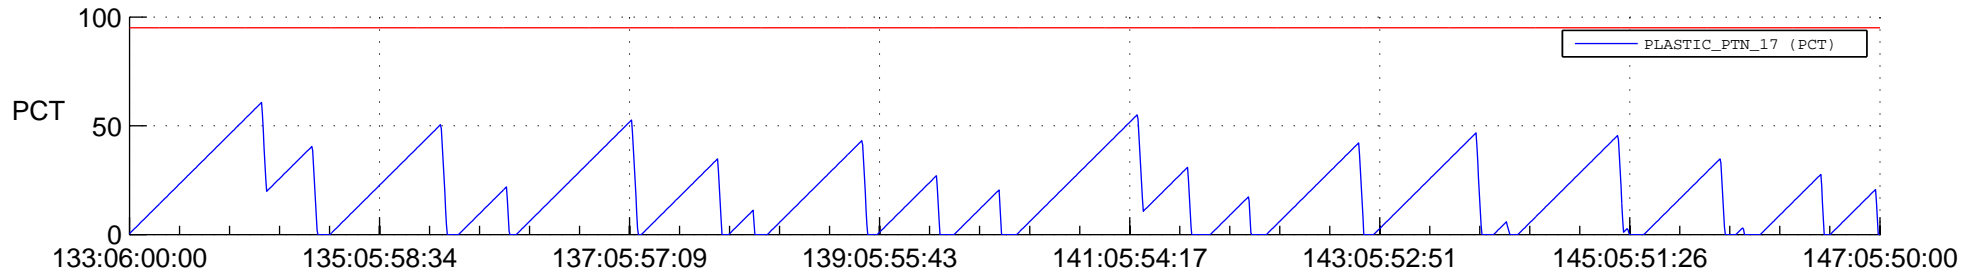

STEREO AHEAD SSR PCT Full Prediction

SWAVES_Percent_Full_Prediction

IMPACT_Percent_Full_Prediction

PLASTIC_Percent_Full_Prediction

Spacecraft_DownLink_Rate