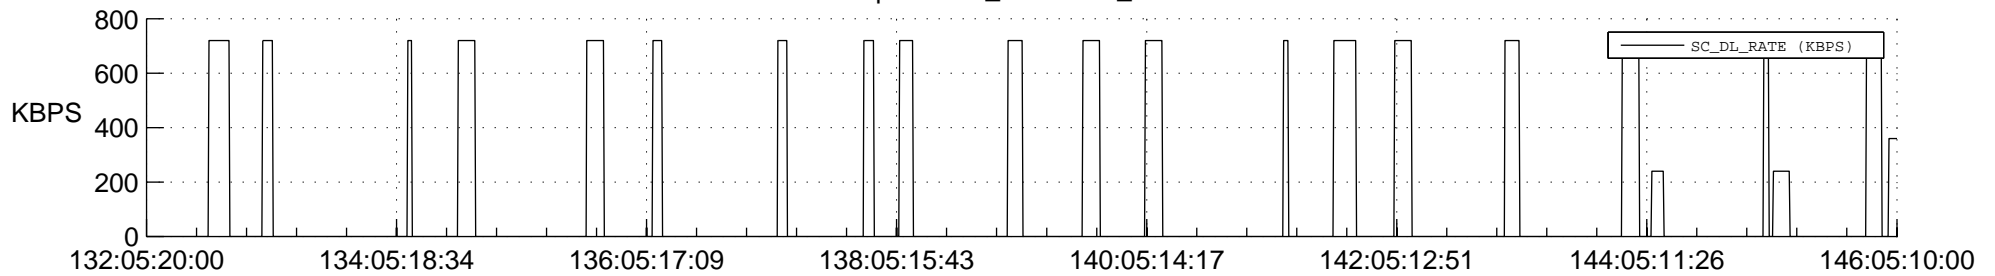

STEREO AHEAD SSR PCT Full Prediction

SWAVES_Percent_Full_Prediction

IMPACT_Percent_Full_Prediction

PLASTIC_Percent_Full_Prediction

Spacecraft_DownLink_Rate

Ground Time (2019:132:05:20:00.000 -2019:146:05:10:00.000)