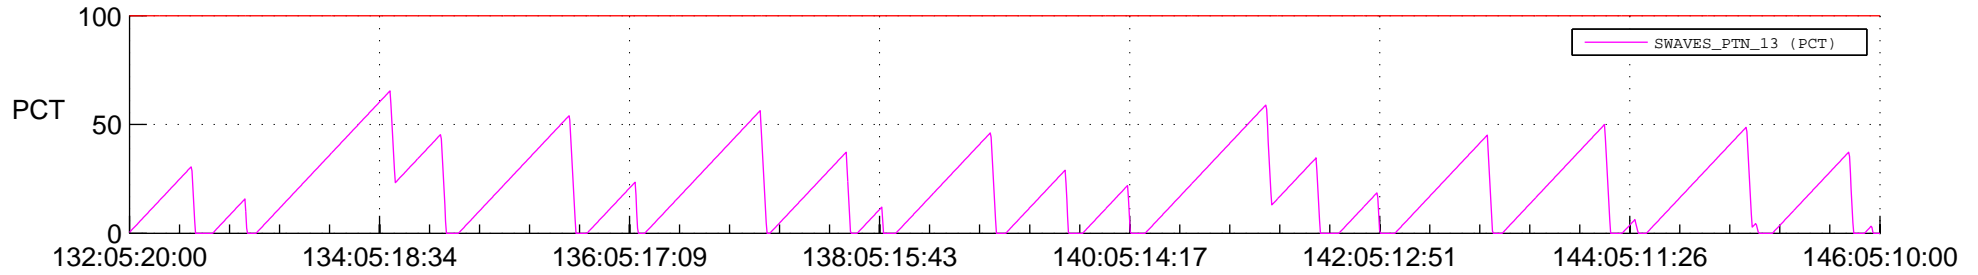

STEREO AHEAD SSR PCT Full Prediction

SWAVES_Percent_Full_Prediction

IMPACT_Percent_Full_Prediction

PLASTIC_Percent_Full_Prediction

Spacecraft_DownLink_Rate

Ground Time (2019:132:05:20:00.000 -2019:146:05:10:00.000)