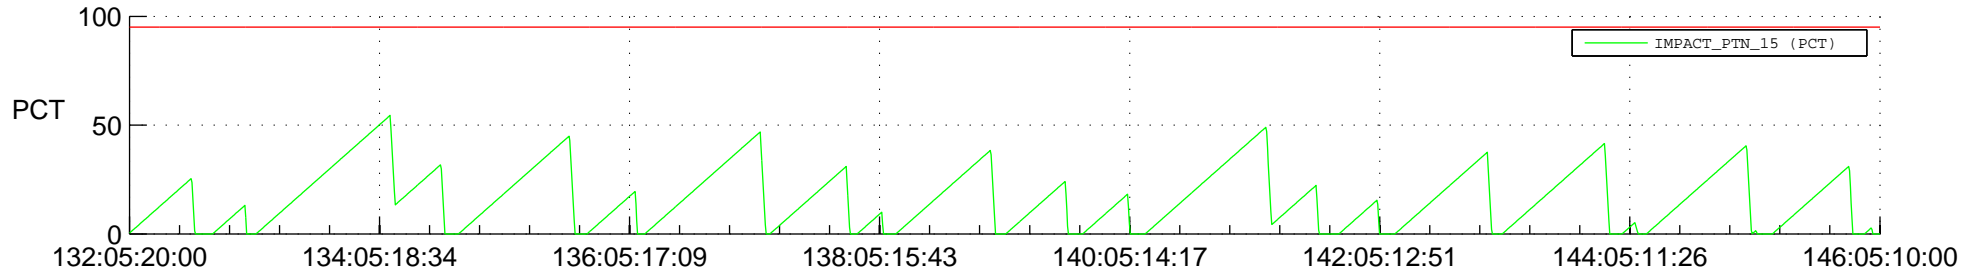

STEREO AHEAD SSR PCT Full Prediction

SWAVES_Percent_Full_Prediction

IMPACT_Percent_Full_Prediction

PLASTIC_Percent_Full_Prediction

Spacecraft_DownLink_Rate

Ground Time (2019:132:05:20:00.000 -2019:146:05:10:00.000)