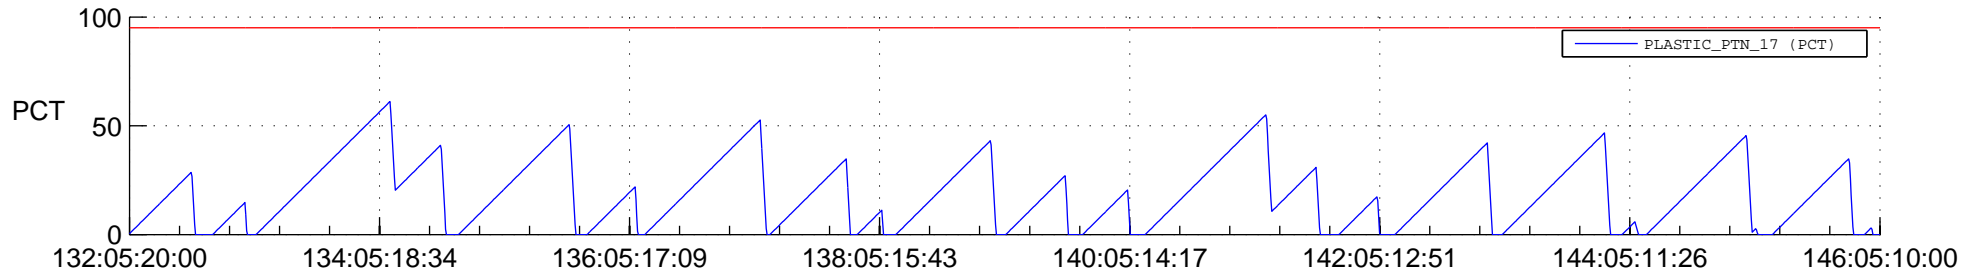

STEREO AHEAD SSR PCT Full Prediction

SWAVES_Percent_Full_Prediction

IMPACT_Percent_Full_Prediction

PLASTIC_Percent_Full_Prediction

Spacecraft_DownLink_Rate

Ground Time (2019:132:05:20:00.000 -2019:146:05:10:00.000)