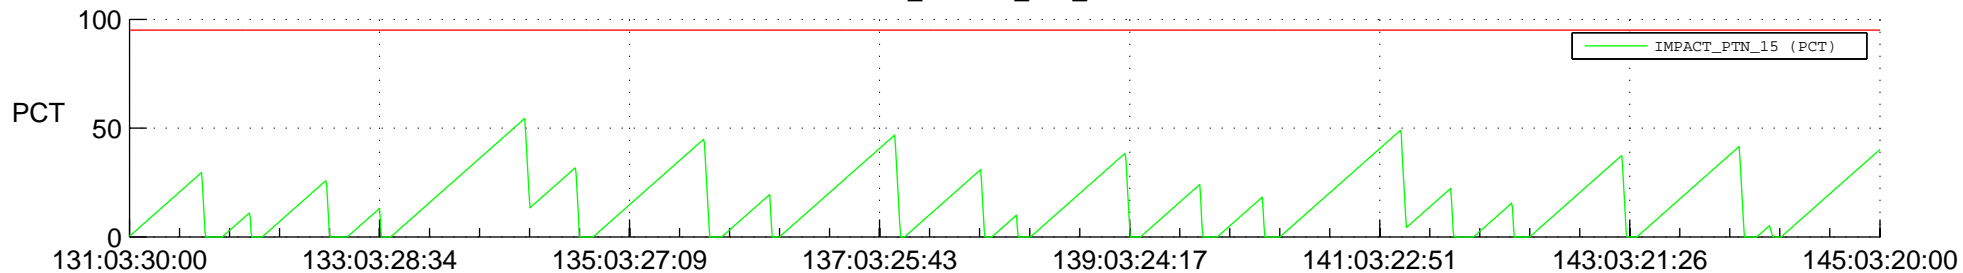

STEREO AHEAD SSR PCT Full Prediction

SWAVES_Percent_Full_Prediction

IMPACT_Percent_Full_Prediction

PLASTIC_Percent_Full_Prediction

Spacecraft_DownLink_Rate

Ground Time (2019:131:03:30:00.000 -2019:145:03:20:00.000)