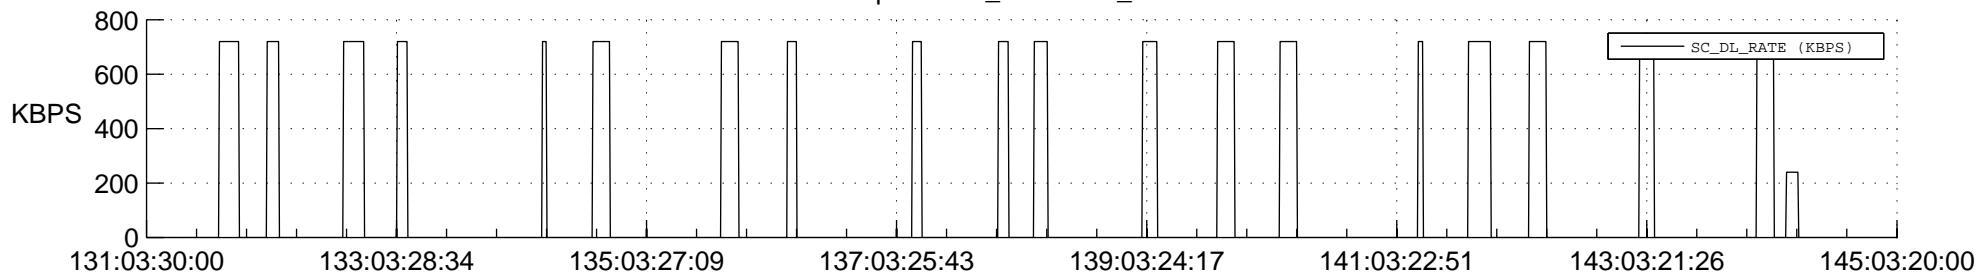

STEREO AHEAD SSR PCT Full Prediction

SWAVES_Percent_Full_Prediction

IMPACT_Percent_Full_Prediction

PLASTIC_Percent_Full_Prediction

Spacecraft_DownLink_Rate

Ground Time (2019:131:03:30:00.000 -2019:145:03:20:00.000)