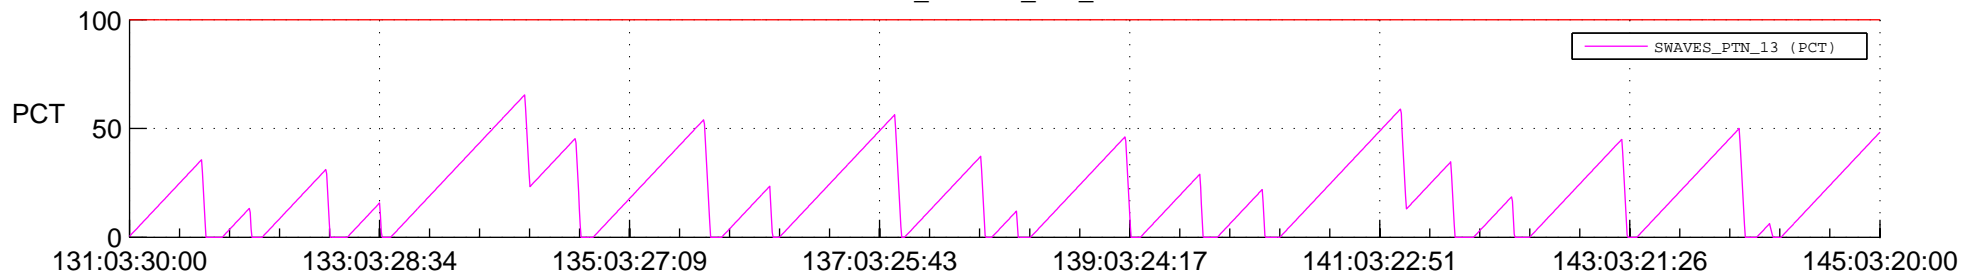

STEREO AHEAD SSR PCT Full Prediction

SWAVES_Percent_Full_Prediction

IMPACT_Percent_Full_Prediction

PLASTIC_Percent_Full_Prediction

Spacecraft_DownLink_Rate

Ground Time (2019:131:03:30:00.000 -2019:145:03:20:00.000)