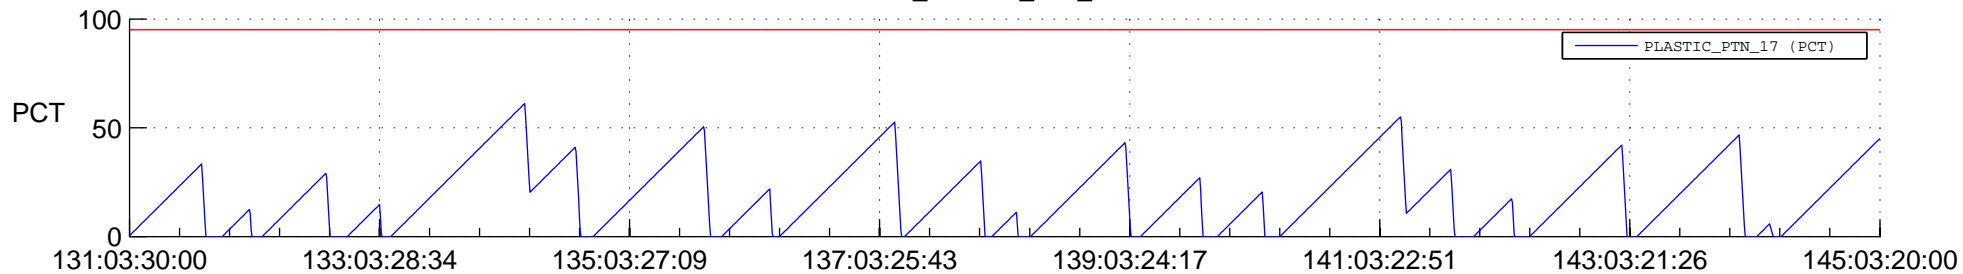

STEREO AHEAD SSR PCT Full Prediction

SWAVES_Percent_Full_Prediction

IMPACT_Percent_Full_Prediction

PLASTIC_Percent_Full_Prediction

Spacecraft_DownLink_Rate

Ground Time (2019:131:03:30:00.000 -2019:145:03:20:00.000)