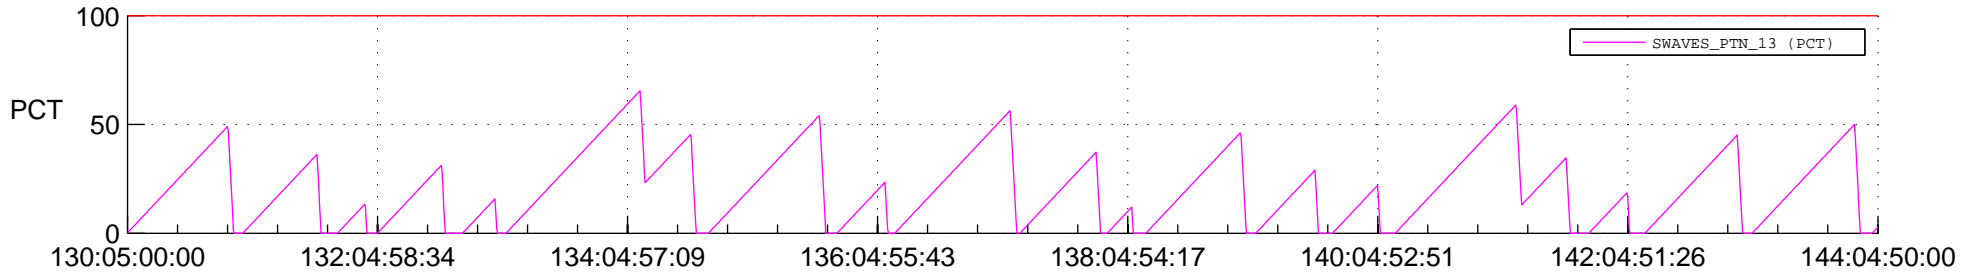

## SWAVES\_Percent\_Full\_Prediction

## Spacecraft\_DownLink\_Rate

Ground Time (2019:130:05:00:00.000 -2019:144:04:50:00.000)