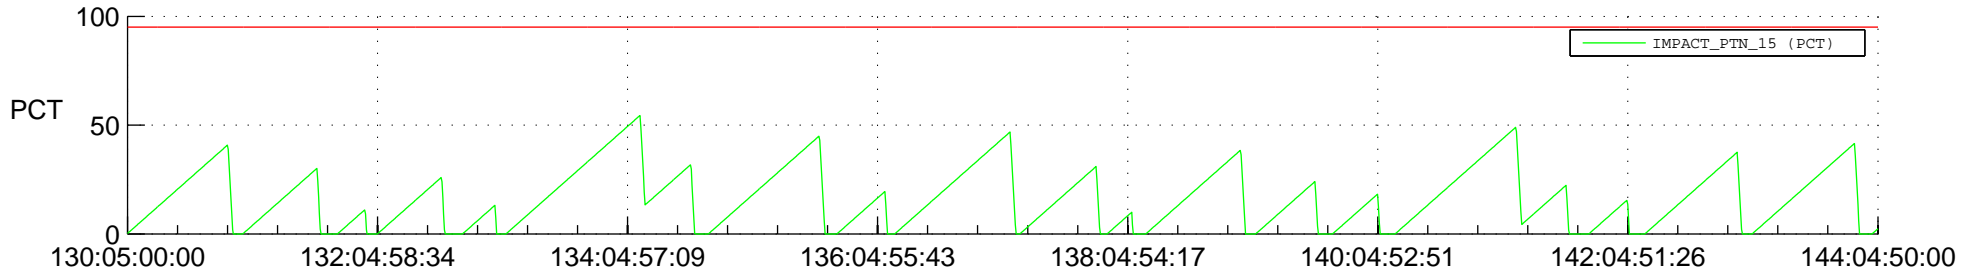

IMPACT_Percent_Full_Prediction