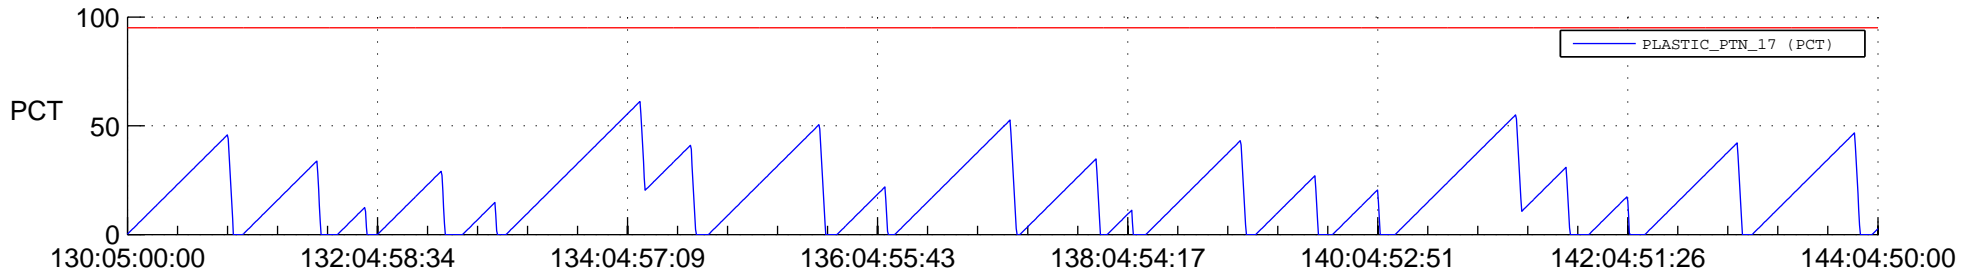

## SWAVES\_Percent\_Full\_Prediction

## Spacecraft\_DownLink\_Rate

Ground Time (2019:130:05:00:00.000 -2019:144:04:50:00.000)