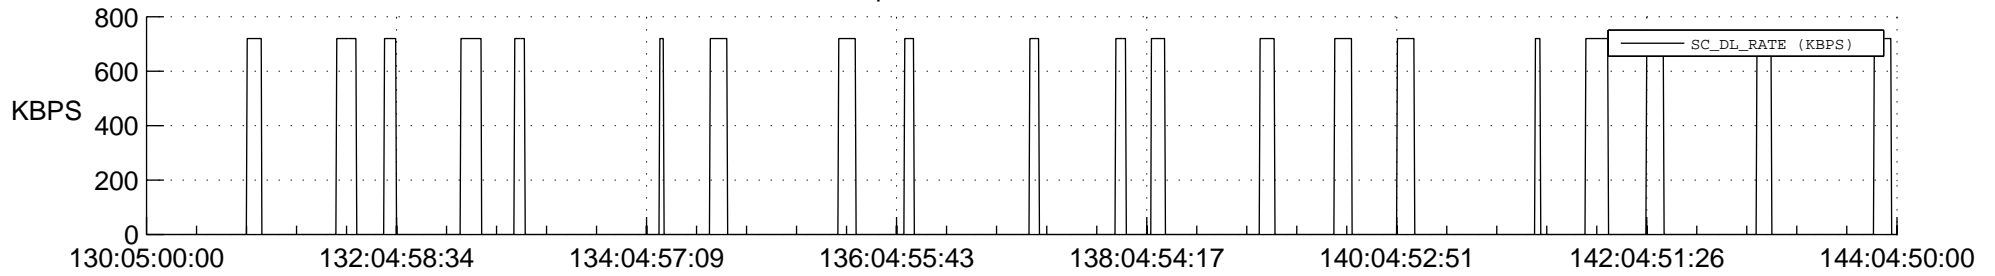

## Spacecraft\_DownLink\_Rate

Ground Time (2019:130:05:00:00.000 -2019:144:04:50:00.000)