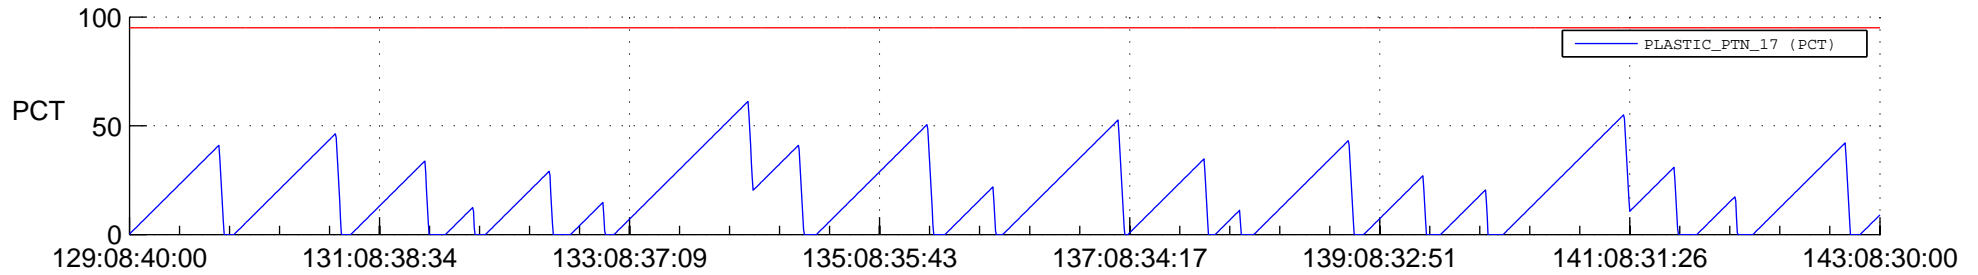

STEREO AHEAD SSR PCT Full Prediction

SWAVES_Percent_Full_Prediction

IMPACT_Percent_Full_Prediction

PLASTIC_Percent_Full_Prediction

Spacecraft_DownLink_Rate

Ground Time (2019:129:08:40:00.000 -2019:143:08:30:00.000)