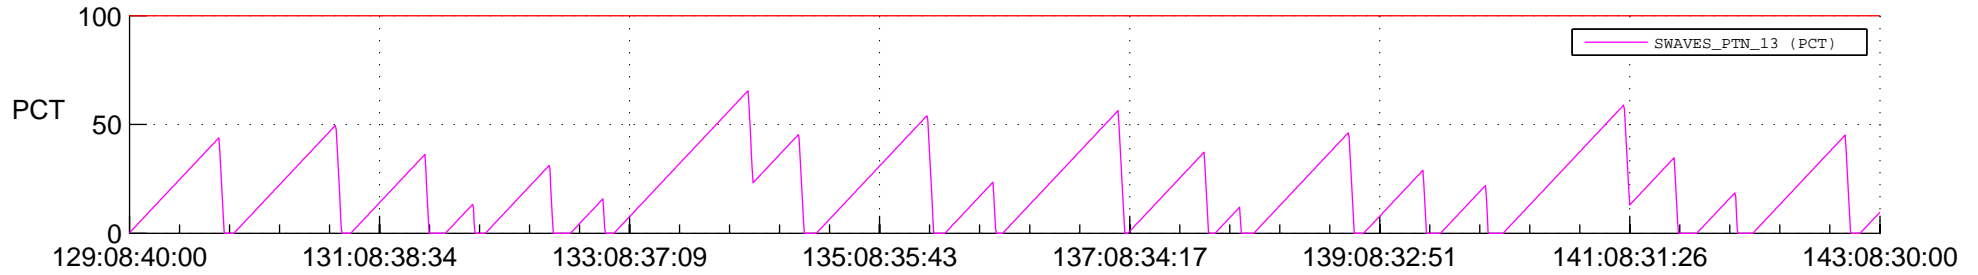

STEREO AHEAD SSR PCT Full Prediction

SWAVES_Percent_Full_Prediction

IMPACT_Percent_Full_Prediction

PLASTIC_Percent_Full_Prediction

Spacecraft_DownLink_Rate

Ground Time (2019:129:08:40:00.000 -2019:143:08:30:00.000)