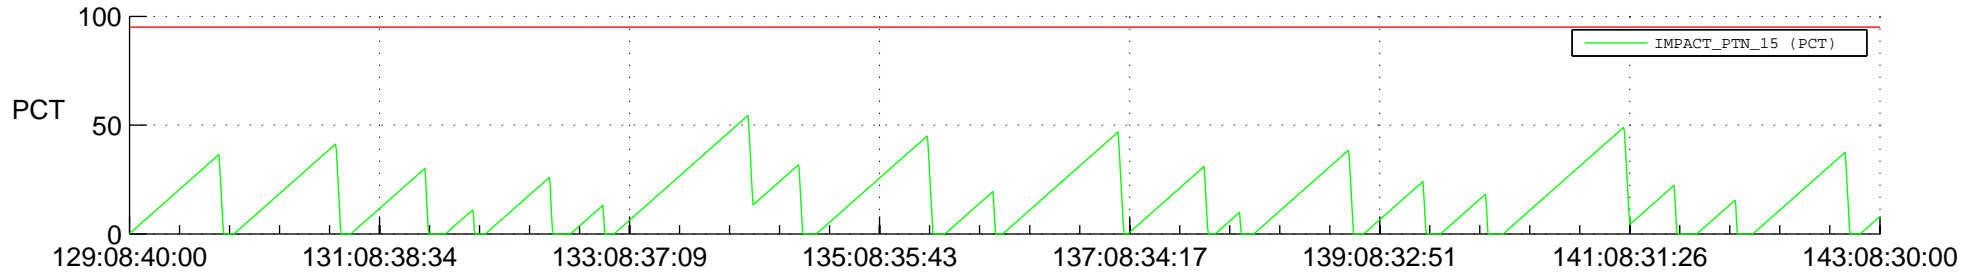

STEREO AHEAD SSR PCT Full Prediction

SWAVES_Percent_Full_Prediction

IMPACT_Percent_Full_Prediction

PLASTIC_Percent_Full_Prediction

Spacecraft_DownLink_Rate

Ground Time (2019:129:08:40:00.000 -2019:143:08:30:00.000)