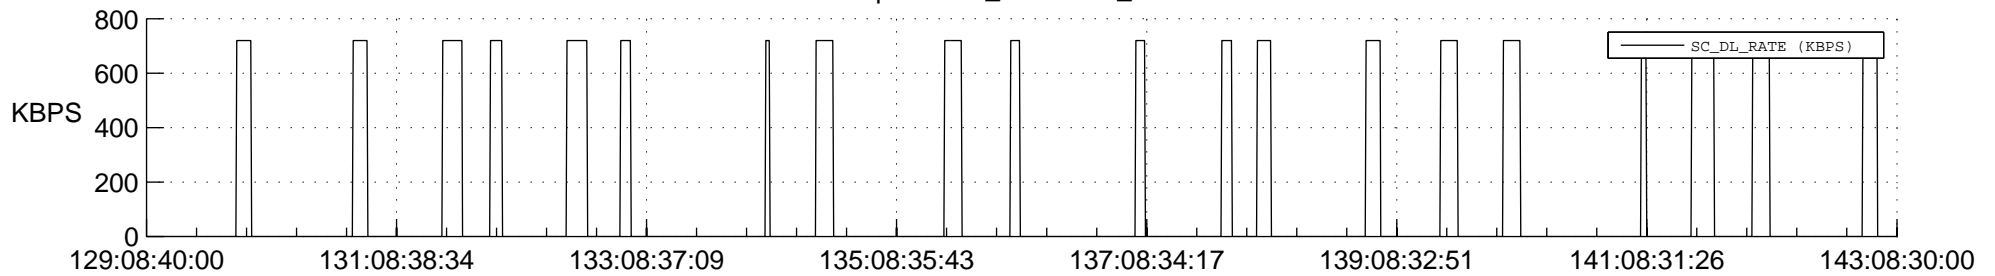

STEREO AHEAD SSR PCT Full Prediction

SWAVES_Percent_Full_Prediction

IMPACT_Percent_Full_Prediction

PLASTIC_Percent_Full_Prediction

Spacecraft_DownLink_Rate

Ground Time (2019:129:08:40:00.000 -2019:143:08:30:00.000)