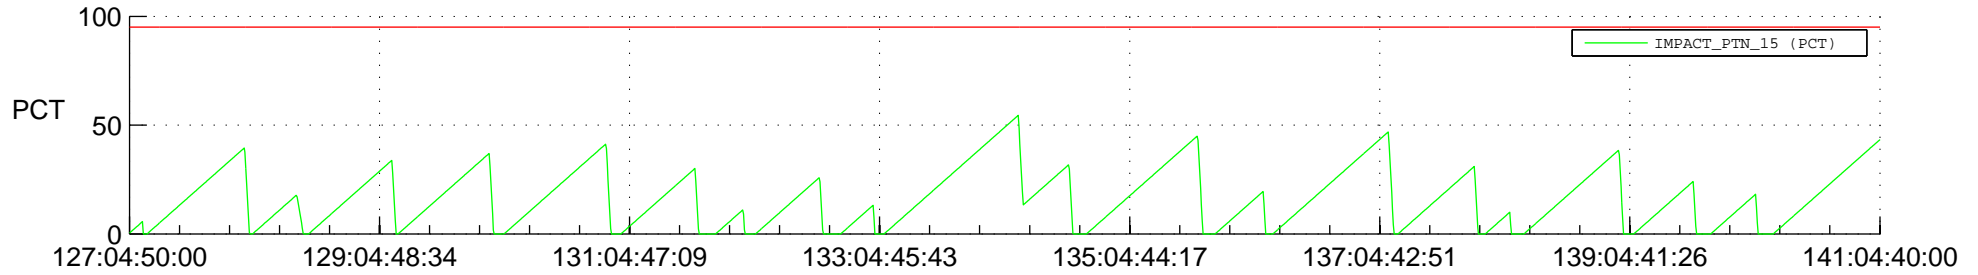

STEREO AHEAD SSR PCT Full Prediction

SWAVES_Percent_Full_Prediction

IMPACT_Percent_Full_Prediction

PLASTIC_Percent_Full_Prediction

Spacecraft_DownLink_Rate

Ground Time (2019:127:04:50:00.000 -2019:141:04:40:00.000)