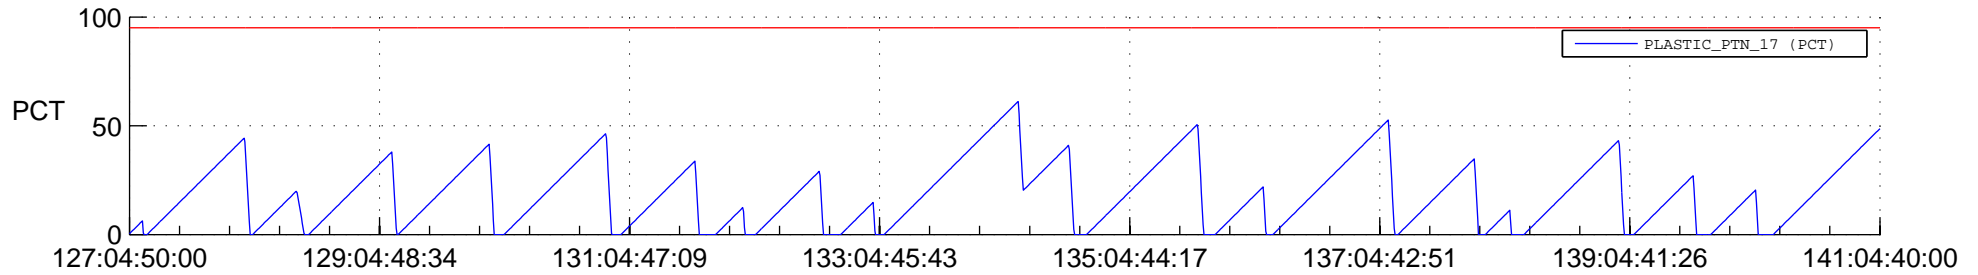

STEREO AHEAD SSR PCT Full Prediction

SWAVES_Percent_Full_Prediction

IMPACT_Percent_Full_Prediction

PLASTIC_Percent_Full_Prediction

Spacecraft_DownLink_Rate

Ground Time (2019:127:04:50:00.000 -2019:141:04:40:00.000)