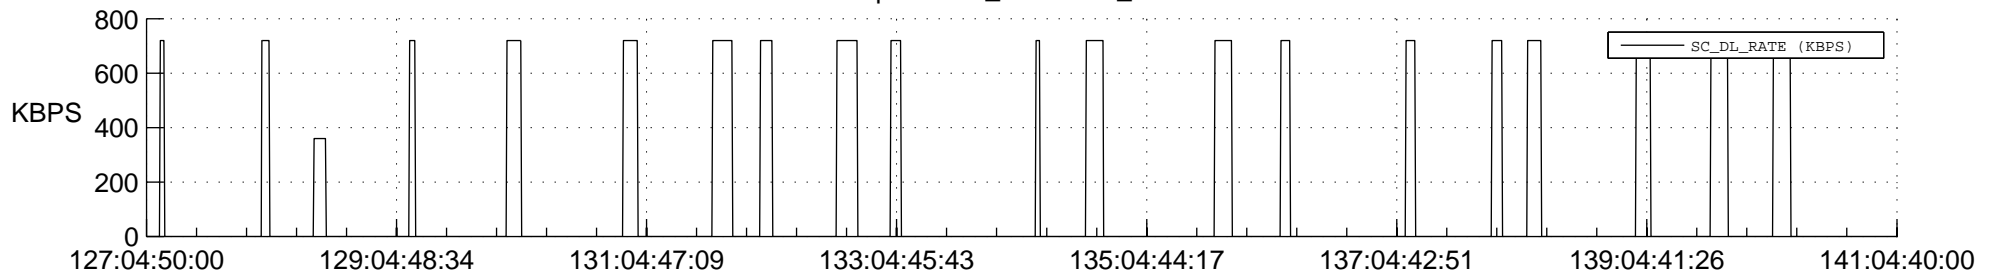

STEREO AHEAD SSR PCT Full Prediction

SWAVES_Percent_Full_Prediction

IMPACT_Percent_Full_Prediction

PLASTIC_Percent_Full_Prediction

Spacecraft_DownLink_Rate

Ground Time (2019:127:04:50:00.000 -2019:141:04:40:00.000)