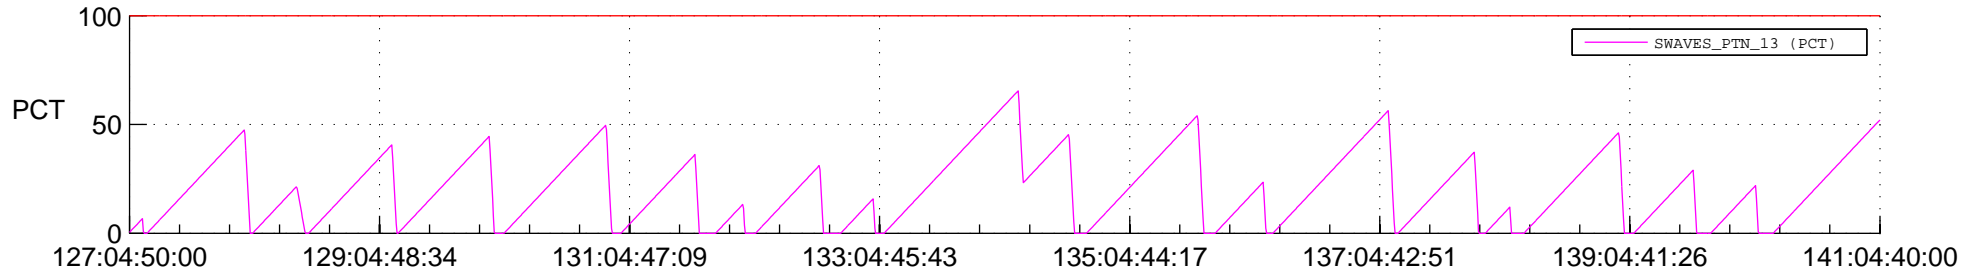

STEREO AHEAD SSR PCT Full Prediction

SWAVES_Percent_Full_Prediction

IMPACT_Percent_Full_Prediction

PLASTIC_Percent_Full_Prediction

Spacecraft_DownLink_Rate

Ground Time (2019:127:04:50:00.000 -2019:141:04:40:00.000)