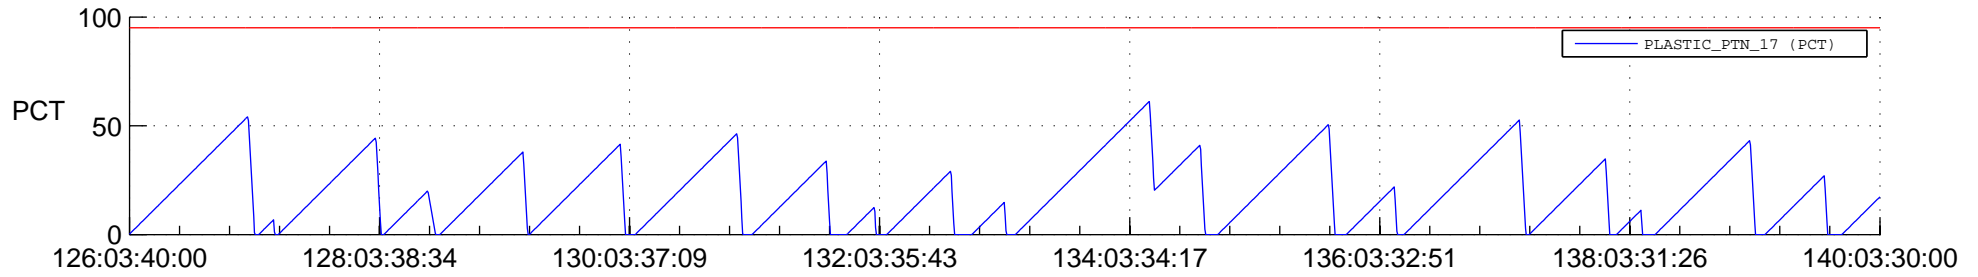

# STEREO AHEAD SSR PCT Full Prediction

## SWAVES\_Percent\_Full\_Prediction

## Spacecraft\_DownLink\_Rate

Ground Time (2019:126:03:40:00.000 -2019:140:03:30:00.000)