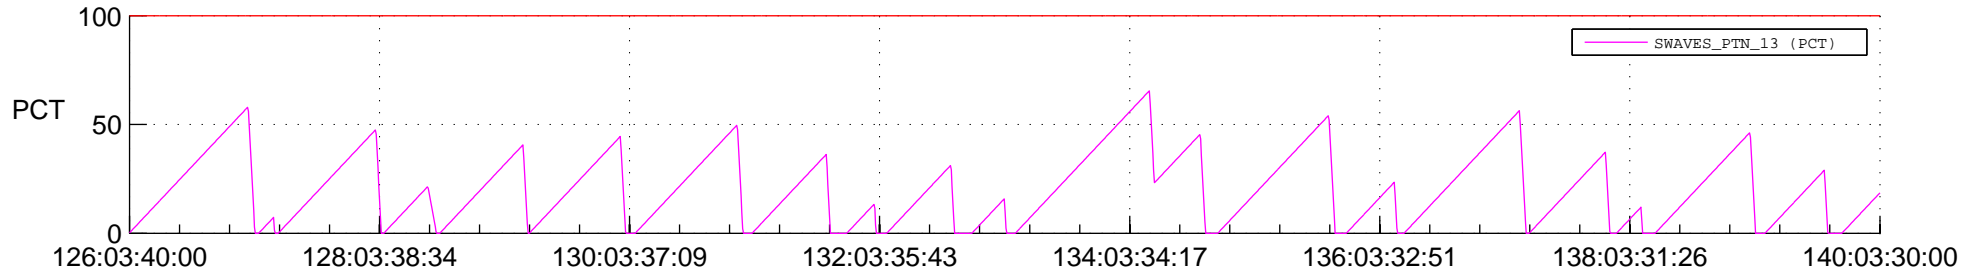

## SWAVES\_Percent\_Full\_Prediction

## Spacecraft\_DownLink\_Rate

Ground Time (2019:126:03:40:00.000 -2019:140:03:30:00.000)