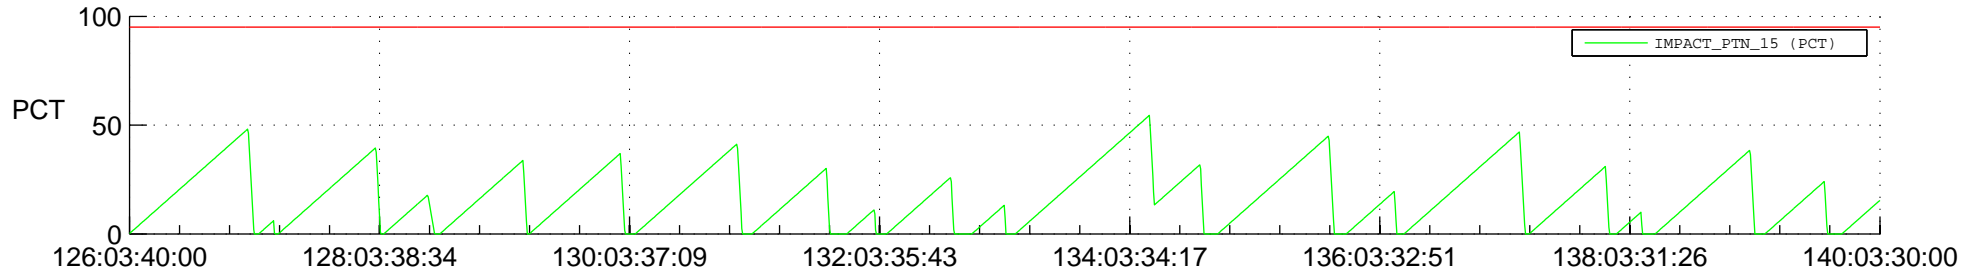

IMPACT_Percent_Full_Prediction