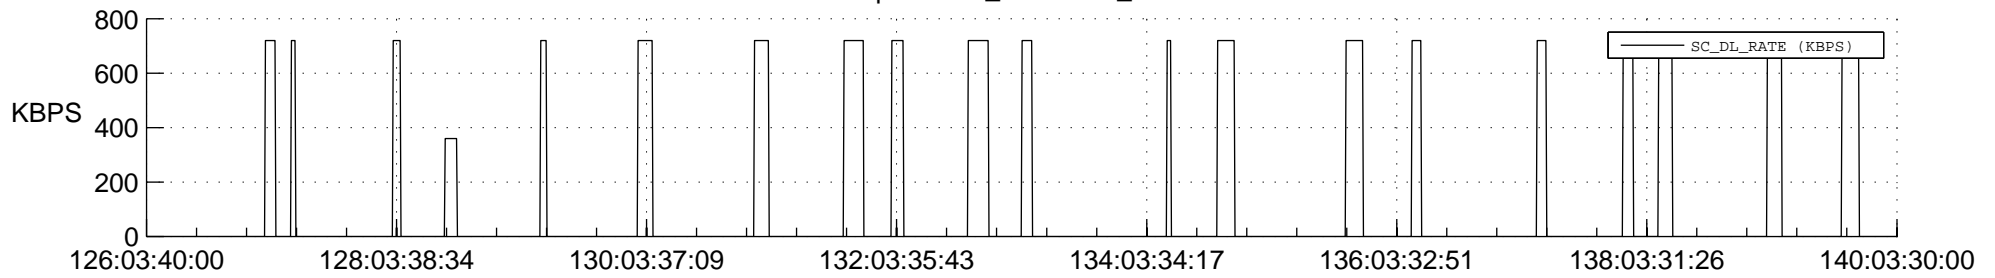

## Spacecraft\_DownLink\_Rate

Ground Time (2019:126:03:40:00.000 -2019:140:03:30:00.000)