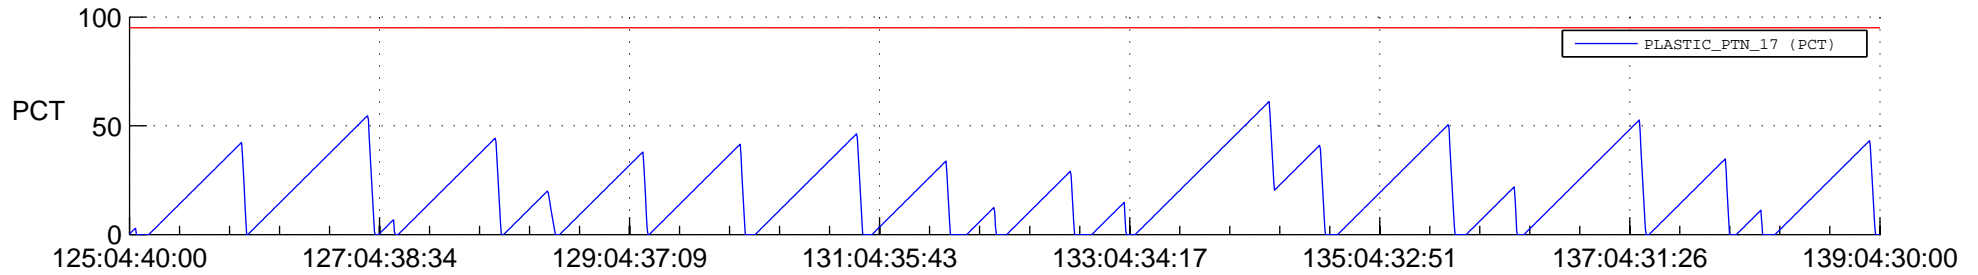

STEREO AHEAD SSR PCT Full Prediction

SWAVES_Percent_Full_Prediction

IMPACT_Percent_Full_Prediction

PLASTIC_Percent_Full_Prediction

Spacecraft_DownLink_Rate