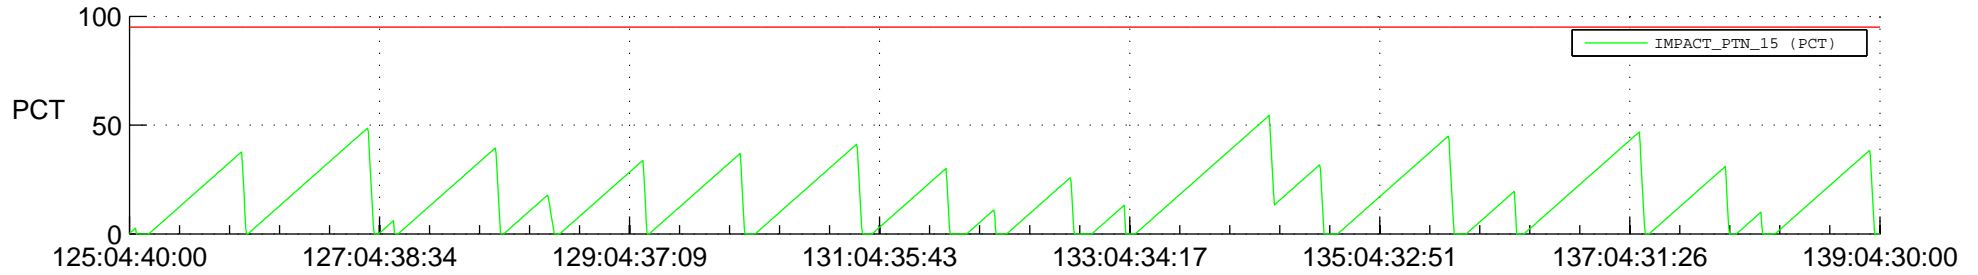

STEREO AHEAD SSR PCT Full Prediction

SWAVES_Percent_Full_Prediction

IMPACT_Percent_Full_Prediction

PLASTIC_Percent_Full_Prediction

Spacecraft_DownLink_Rate