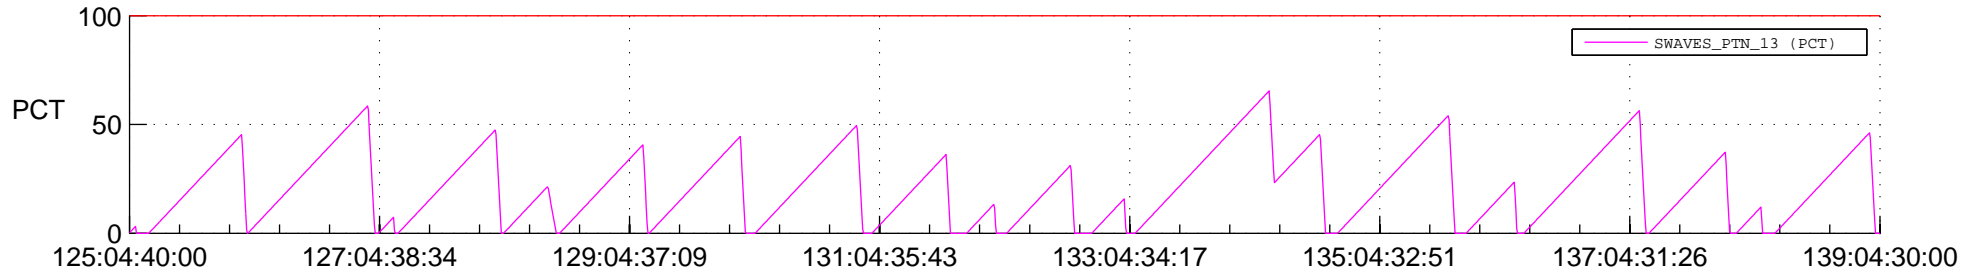

STEREO AHEAD SSR PCT Full Prediction

SWAVES_Percent_Full_Prediction

IMPACT_Percent_Full_Prediction

PLASTIC_Percent_Full_Prediction

Spacecraft_DownLink_Rate