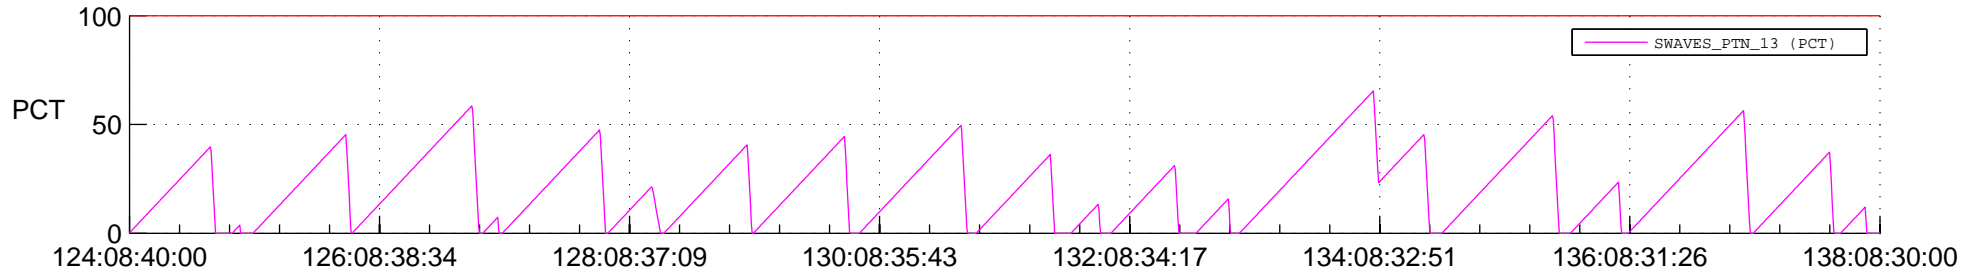

STEREO AHEAD SSR PCT Full Prediction

SWAVES_Percent_Full_Prediction

IMPACT_Percent_Full_Prediction

PLASTIC_Percent_Full_Prediction

Spacecraft_DownLink_Rate