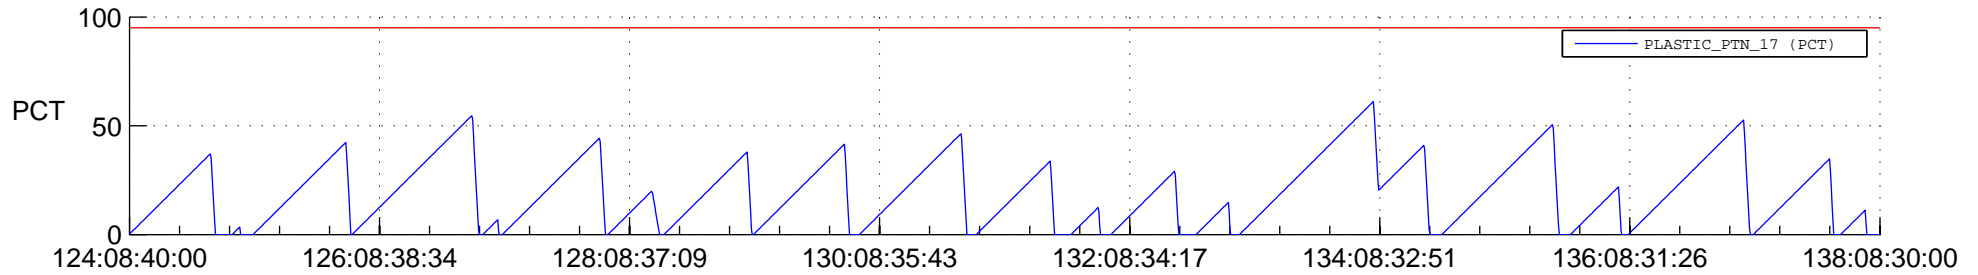

STEREO AHEAD SSR PCT Full Prediction

SWAVES_Percent_Full_Prediction

IMPACT_Percent_Full_Prediction

PLASTIC_Percent_Full_Prediction

Spacecraft_DownLink_Rate