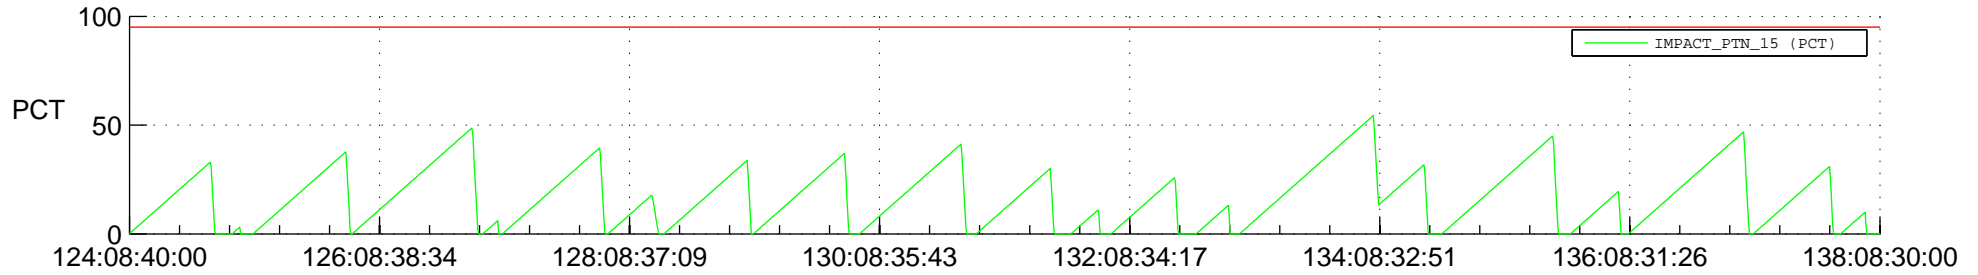

STEREO AHEAD SSR PCT Full Prediction

SWAVES_Percent_Full_Prediction

IMPACT_Percent_Full_Prediction

PLASTIC_Percent_Full_Prediction

Spacecraft_DownLink_Rate