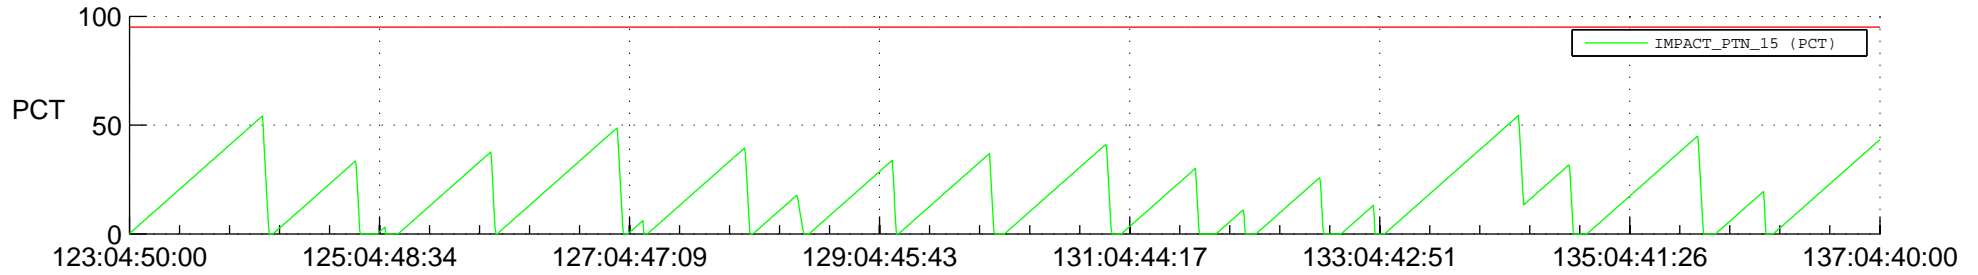

STEREO AHEAD SSR PCT Full Prediction

SWAVES_Percent_Full_Prediction

IMPACT_Percent_Full_Prediction

PLASTIC_Percent_Full_Prediction

Spacecraft_DownLink_Rate

Ground Time (2019:123:04:50:00.000 -2019:137:04:40:00.000)