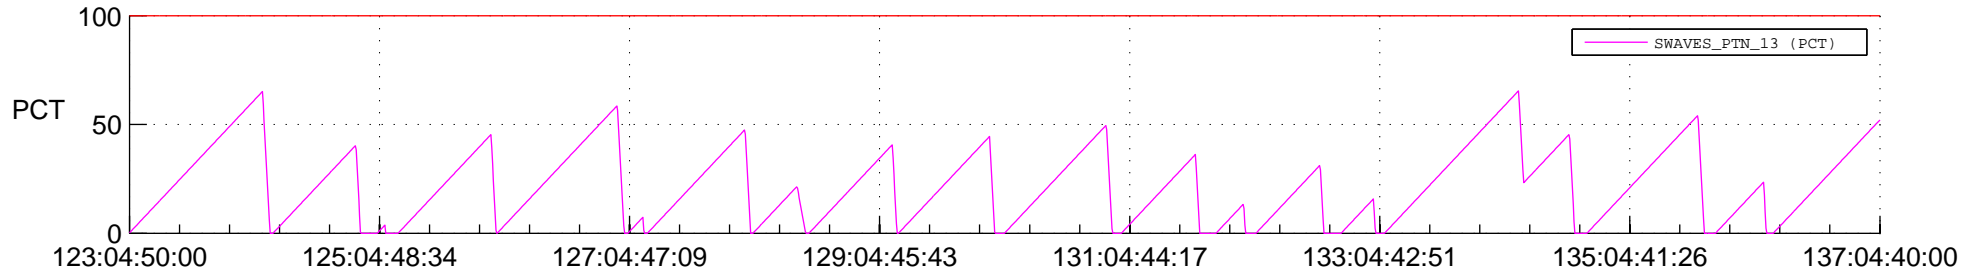

STEREO AHEAD SSR PCT Full Prediction

SWAVES_Percent_Full_Prediction

IMPACT_Percent_Full_Prediction

PLASTIC_Percent_Full_Prediction

Spacecraft_DownLink_Rate

Ground Time (2019:123:04:50:00.000 -2019:137:04:40:00.000)