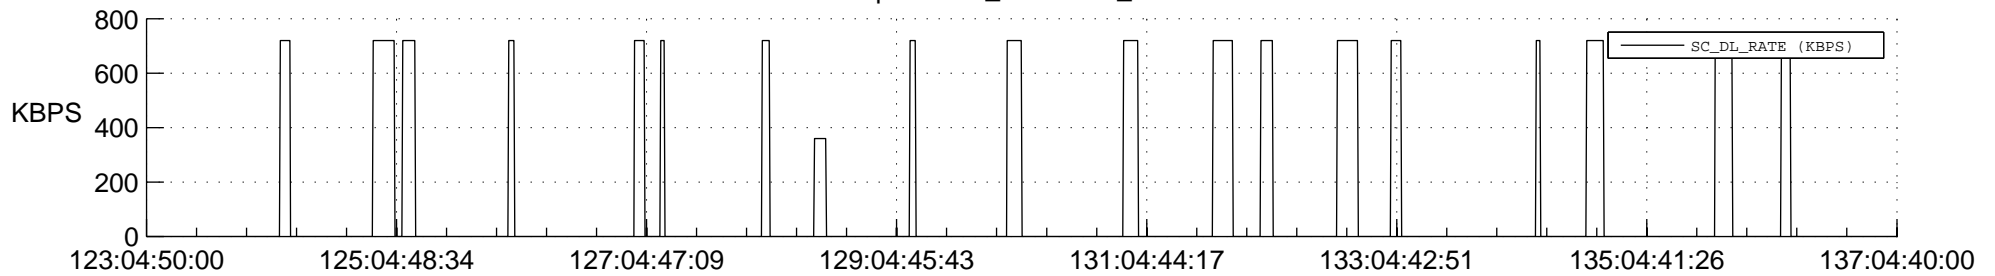

STEREO AHEAD SSR PCT Full Prediction

SWAVES_Percent_Full_Prediction

IMPACT_Percent_Full_Prediction

PLASTIC_Percent_Full_Prediction

Spacecraft_DownLink_Rate

Ground Time (2019:123:04:50:00.000 -2019:137:04:40:00.000)