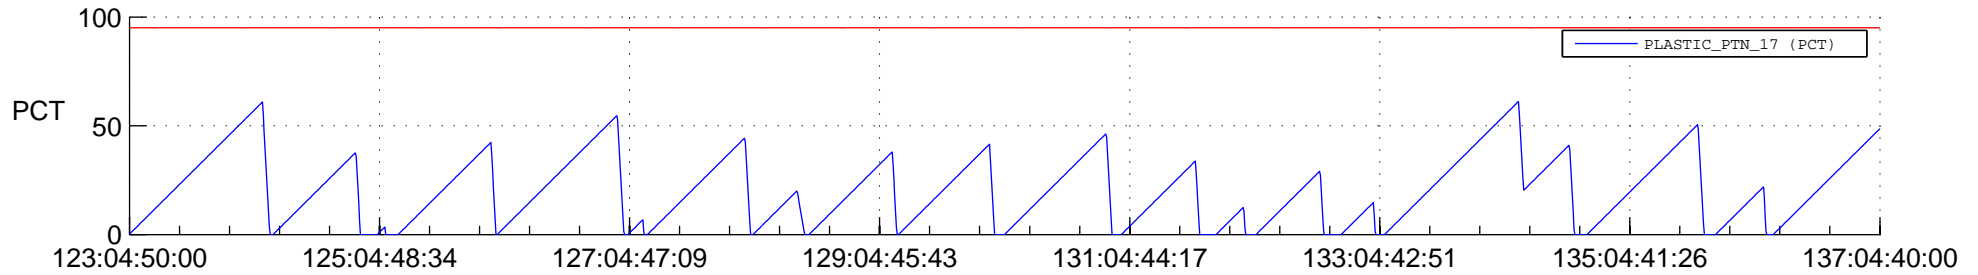

STEREO AHEAD SSR PCT Full Prediction

SWAVES_Percent_Full_Prediction

IMPACT_Percent_Full_Prediction

PLASTIC_Percent_Full_Prediction

Spacecraft_DownLink_Rate

Ground Time (2019:123:04:50:00.000 -2019:137:04:40:00.000)