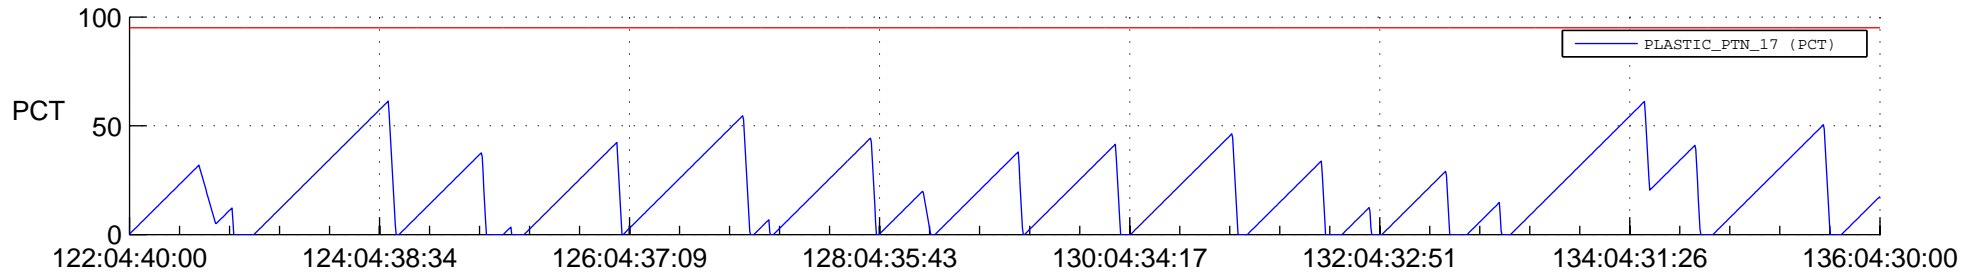

STEREO AHEAD SSR PCT Full Prediction

SWAVES_Percent_Full_Prediction

IMPACT_Percent_Full_Prediction

PLASTIC_Percent_Full_Prediction

Spacecraft_DownLink_Rate