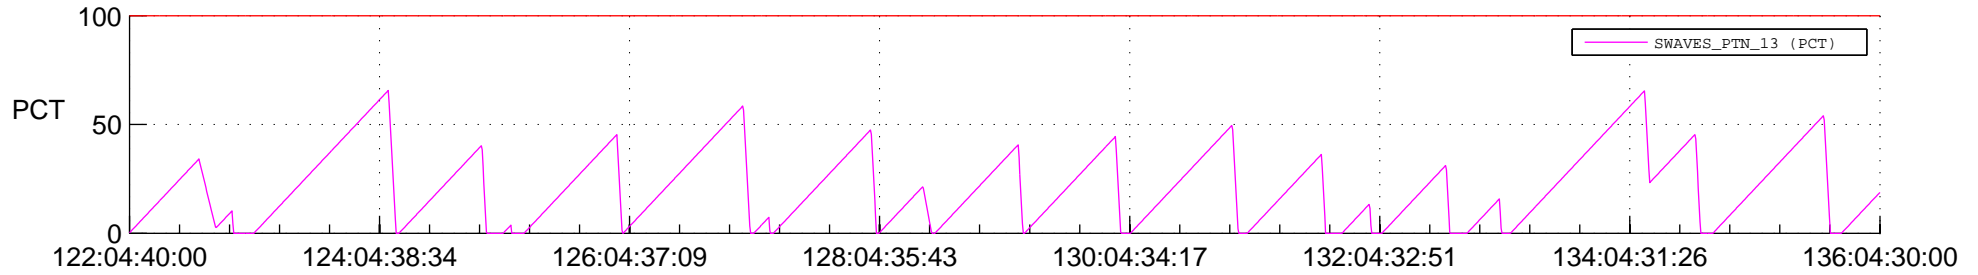

STEREO AHEAD SSR PCT Full Prediction

SWAVES_Percent_Full_Prediction

IMPACT_Percent_Full_Prediction

PLASTIC_Percent_Full_Prediction

Spacecraft_DownLink_Rate