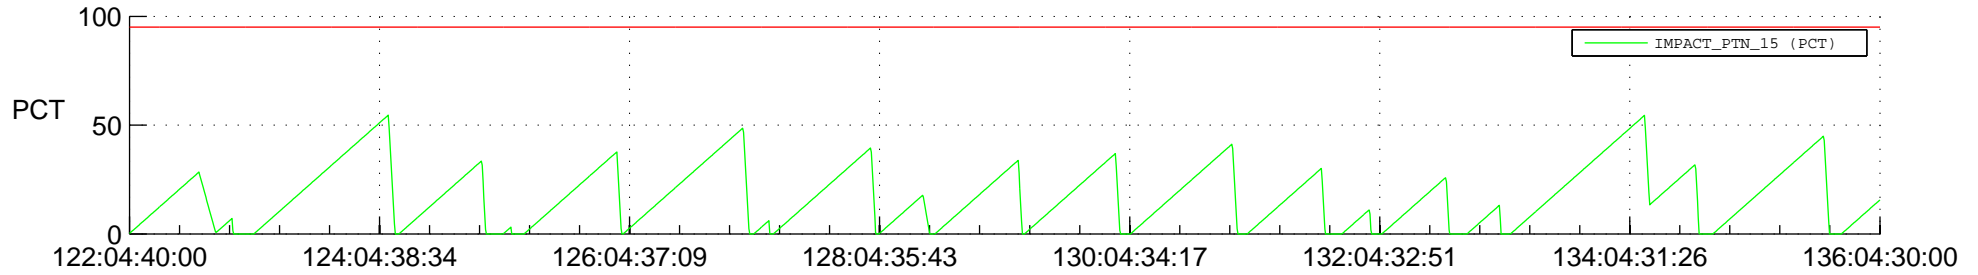

STEREO AHEAD SSR PCT Full Prediction

SWAVES_Percent_Full_Prediction

IMPACT_Percent_Full_Prediction

PLASTIC_Percent_Full_Prediction

Spacecraft_DownLink_Rate