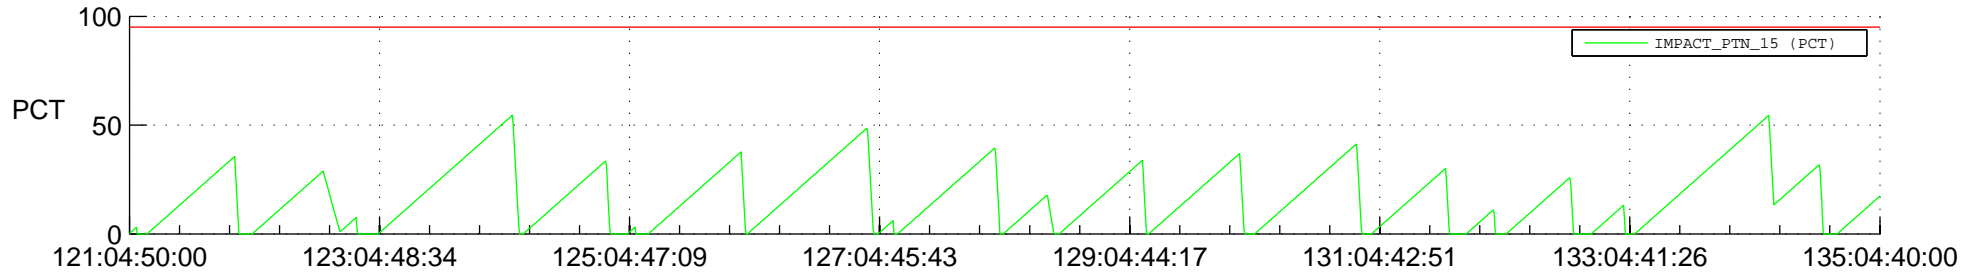

IMPACT_Percent_Full_Prediction