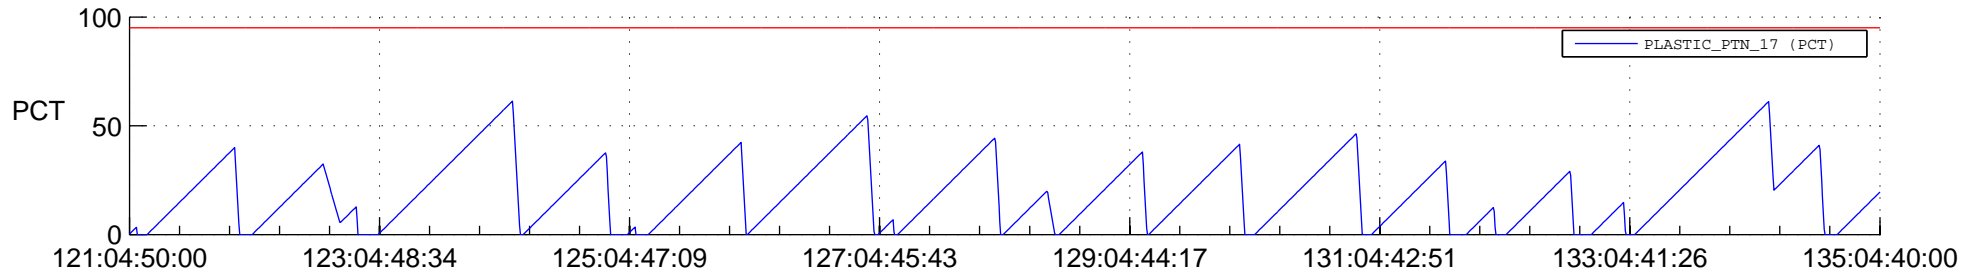

PLASTIC_Percent_Full_Prediction