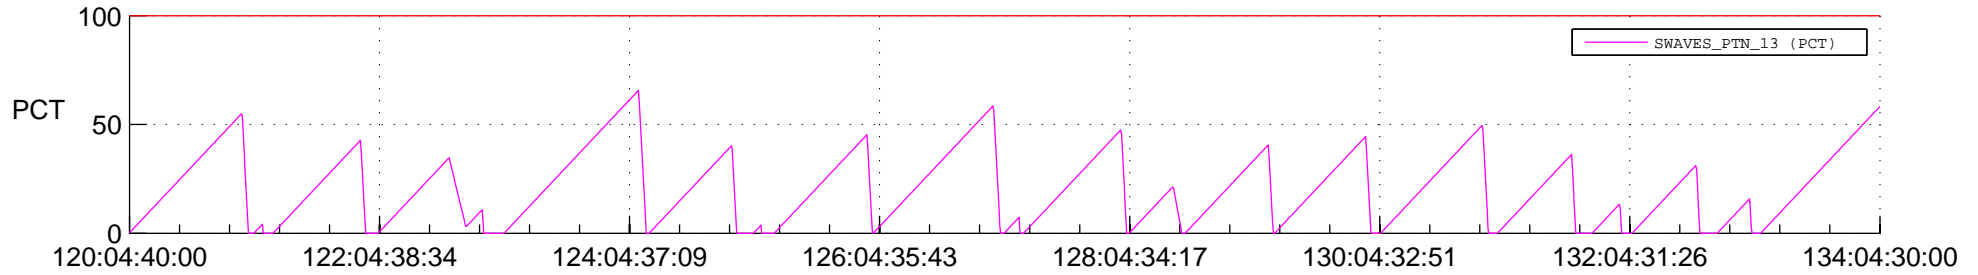

STEREO AHEAD SSR PCT Full Prediction

SWAVES_Percent_Full_Prediction

IMPACT_Percent_Full_Prediction

PLASTIC_Percent_Full_Prediction

Spacecraft_DownLink_Rate

Ground Time (2019:120:04:40:00.000 -2019:134:04:30:00.000)