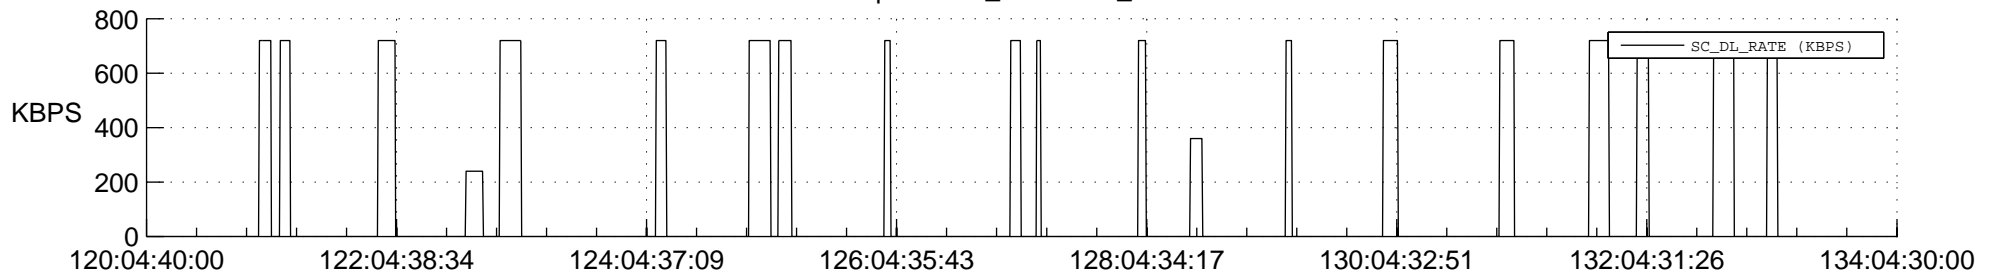

STEREO AHEAD SSR PCT Full Prediction

SWAVES_Percent_Full_Prediction

IMPACT_Percent_Full_Prediction

PLASTIC_Percent_Full_Prediction

Spacecraft_DownLink_Rate

Ground Time (2019:120:04:40:00.000 -2019:134:04:30:00.000)