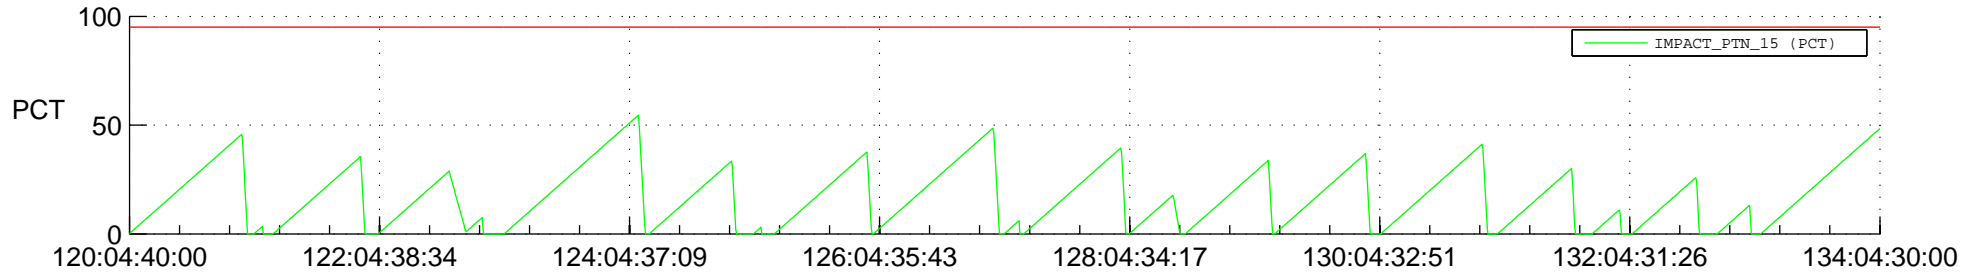

STEREO AHEAD SSR PCT Full Prediction

SWAVES_Percent_Full_Prediction

IMPACT_Percent_Full_Prediction

PLASTIC_Percent_Full_Prediction

Spacecraft_DownLink_Rate

Ground Time (2019:120:04:40:00.000 -2019:134:04:30:00.000)