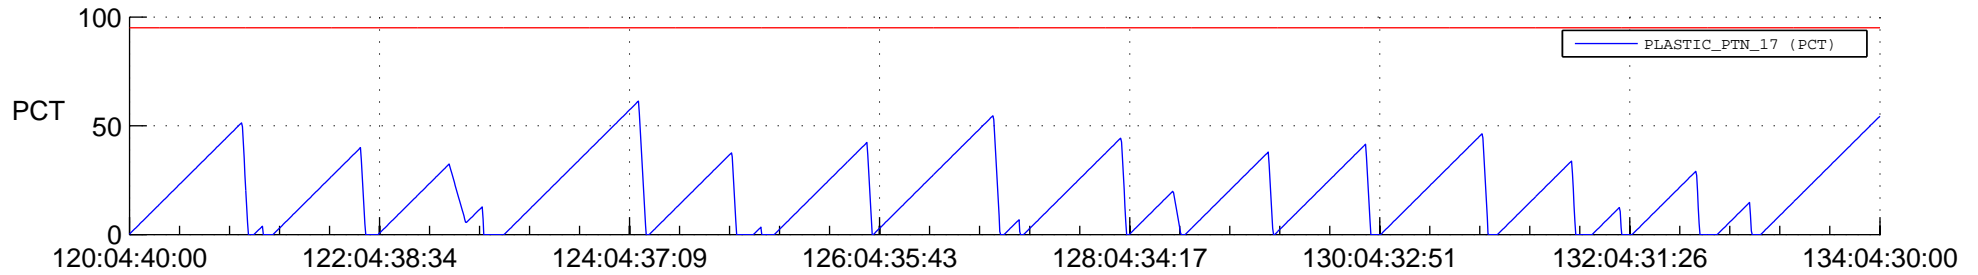

STEREO AHEAD SSR PCT Full Prediction

SWAVES_Percent_Full_Prediction

IMPACT_Percent_Full_Prediction

PLASTIC_Percent_Full_Prediction

Spacecraft_DownLink_Rate

Ground Time (2019:120:04:40:00.000 -2019:134:04:30:00.000)