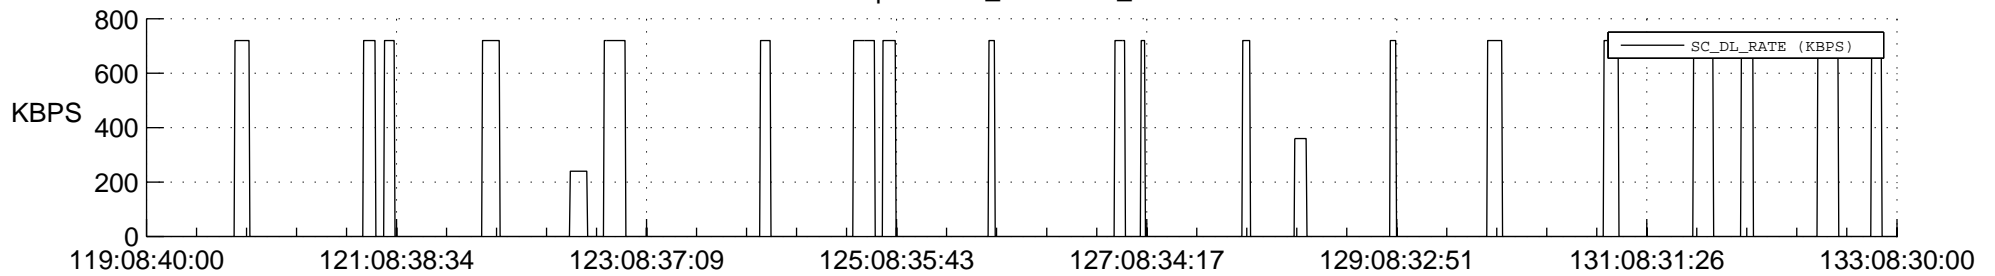

## Spacecraft\_DownLink\_Rate

Ground Time (2019:119:08:40:00.000 -2019:133:08:30:00.000)