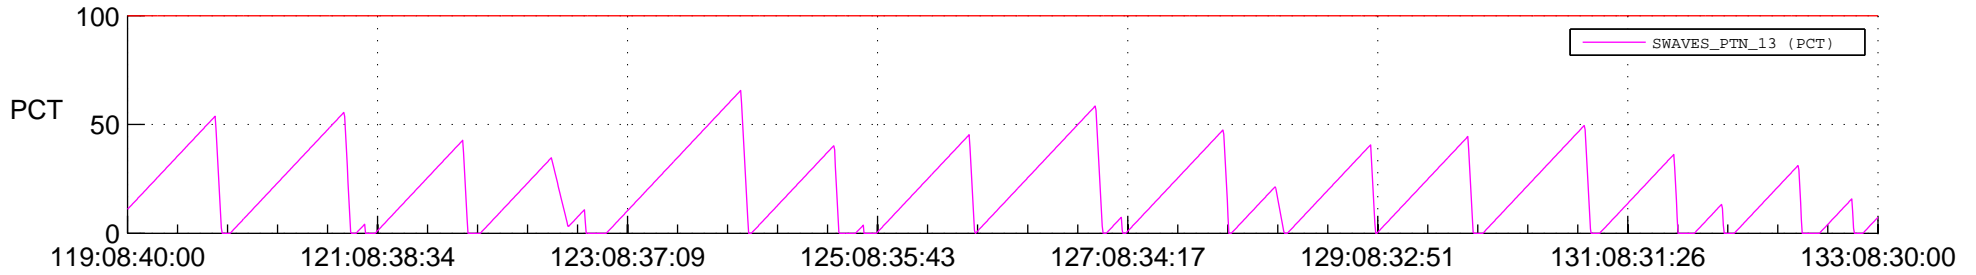

## SWAVES\_Percent\_Full\_Prediction

## Spacecraft\_DownLink\_Rate

Ground Time (2019:119:08:40:00.000 -2019:133:08:30:00.000)