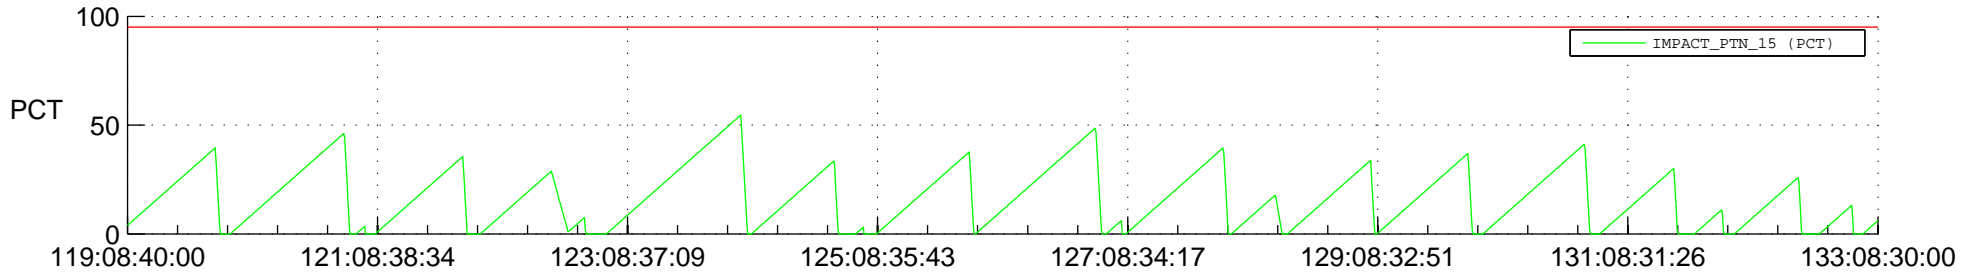

IMPACT_Percent_Full_Prediction