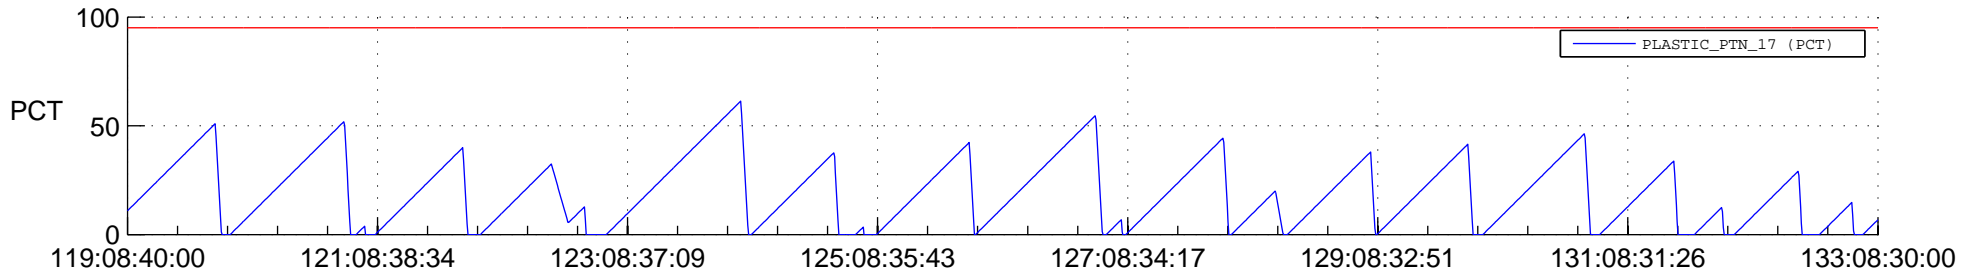

## SWAVES\_Percent\_Full\_Prediction

## Spacecraft\_DownLink\_Rate

Ground Time (2019:119:08:40:00.000 -2019:133:08:30:00.000)