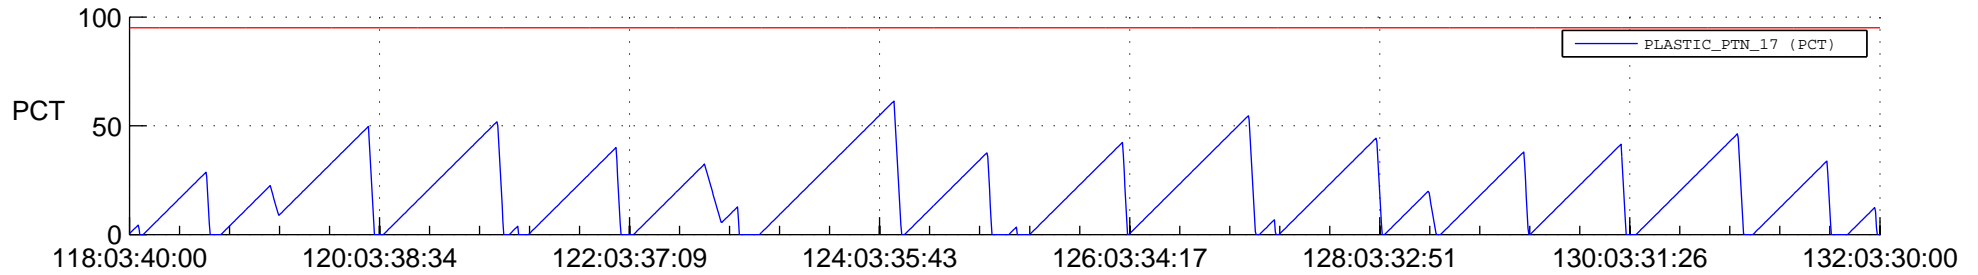

PLASTIC_Percent_Full_Prediction