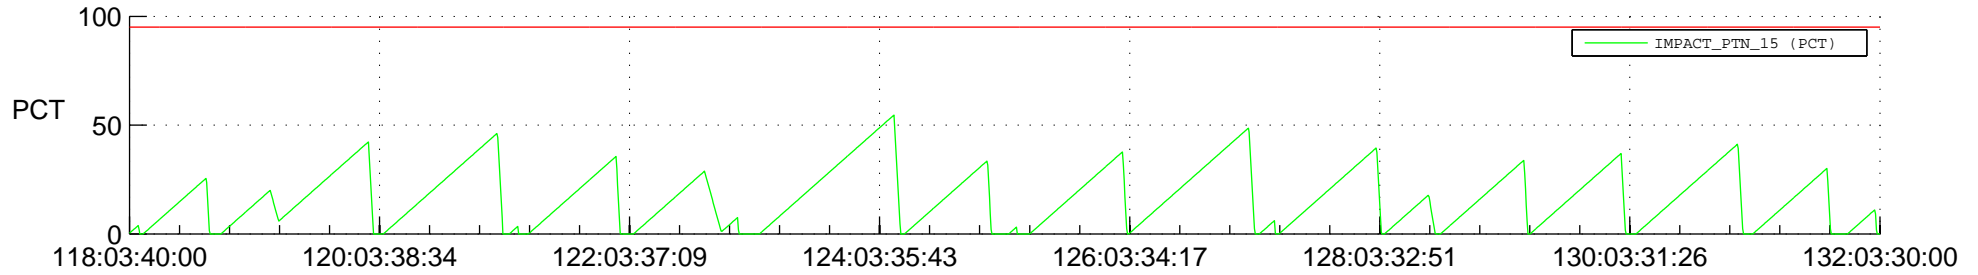

IMPACT_Percent_Full_Prediction