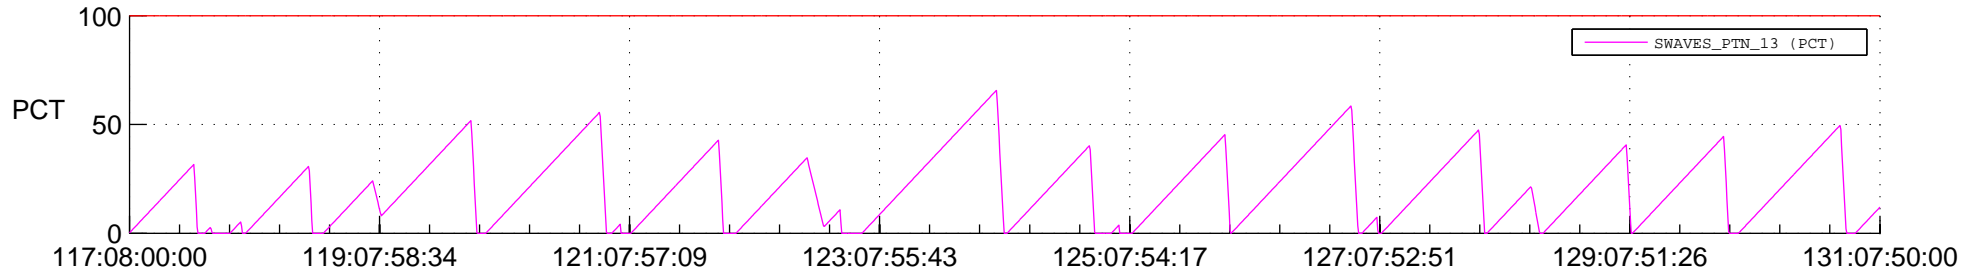

STEREO AHEAD SSR PCT Full Prediction

SWAVES_Percent_Full_Prediction

IMPACT_Percent_Full_Prediction

PLASTIC_Percent_Full_Prediction

Spacecraft_DownLink_Rate