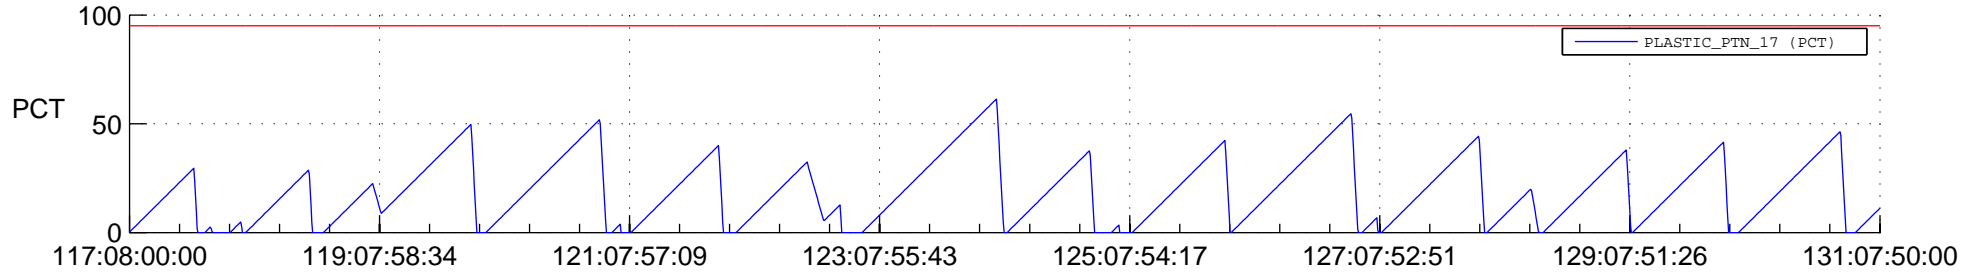

STEREO AHEAD SSR PCT Full Prediction

SWAVES_Percent_Full_Prediction

IMPACT_Percent_Full_Prediction

PLASTIC_Percent_Full_Prediction

Spacecraft_DownLink_Rate