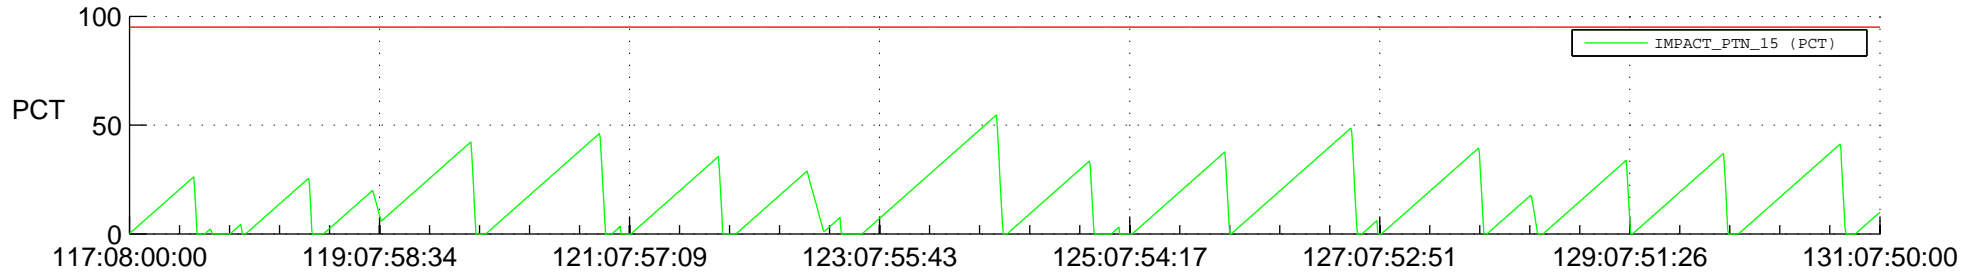

STEREO AHEAD SSR PCT Full Prediction

SWAVES_Percent_Full_Prediction

IMPACT_Percent_Full_Prediction

PLASTIC_Percent_Full_Prediction

Spacecraft_DownLink_Rate