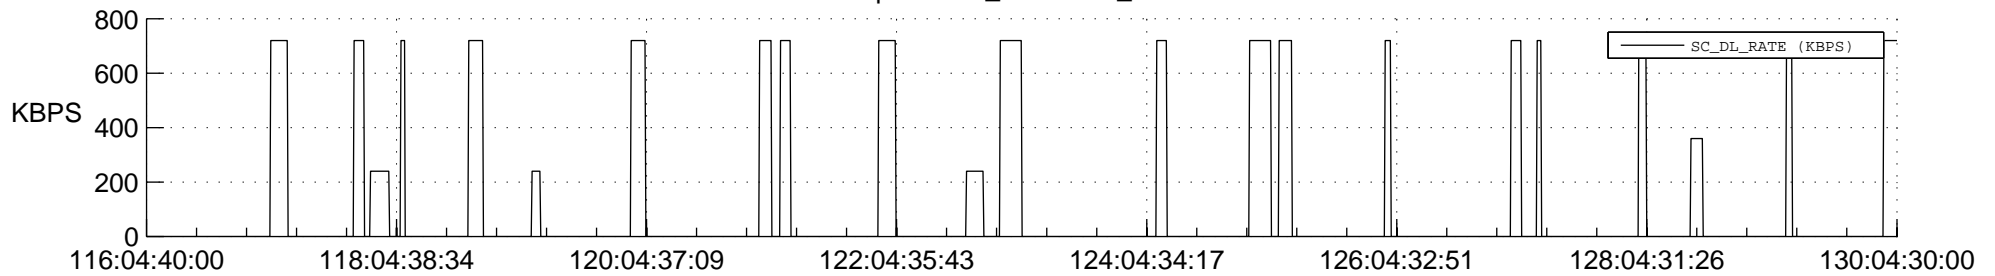

STEREO AHEAD SSR PCT Full Prediction

SWAVES_Percent_Full_Prediction

IMPACT_Percent_Full_Prediction

PLASTIC_Percent_Full_Prediction

Spacecraft_DownLink_Rate

Ground Time (2019:116:04:40:00.000 -2019:130:04:30:00.000)