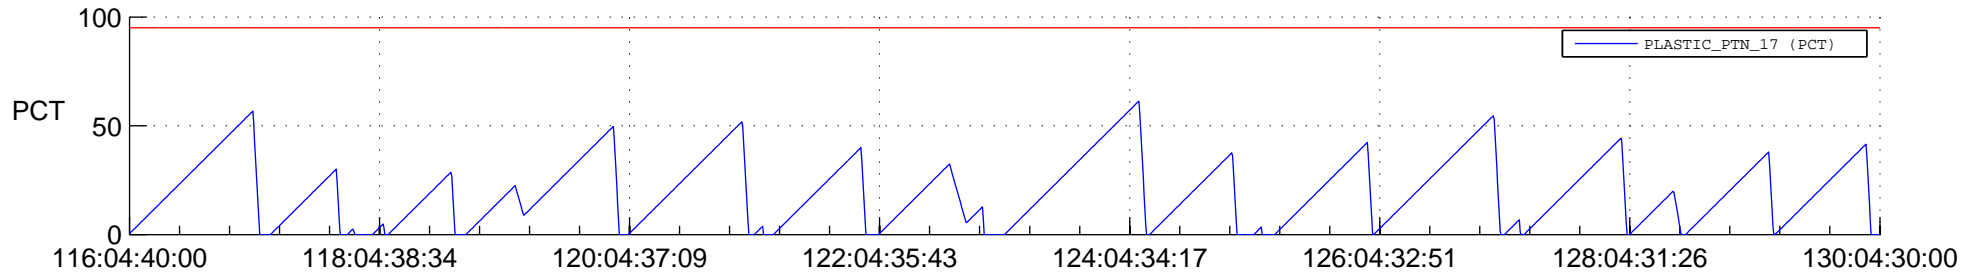

STEREO AHEAD SSR PCT Full Prediction

SWAVES_Percent_Full_Prediction

IMPACT_Percent_Full_Prediction

PLASTIC_Percent_Full_Prediction

Spacecraft_DownLink_Rate

Ground Time (2019:116:04:40:00.000 -2019:130:04:30:00.000)