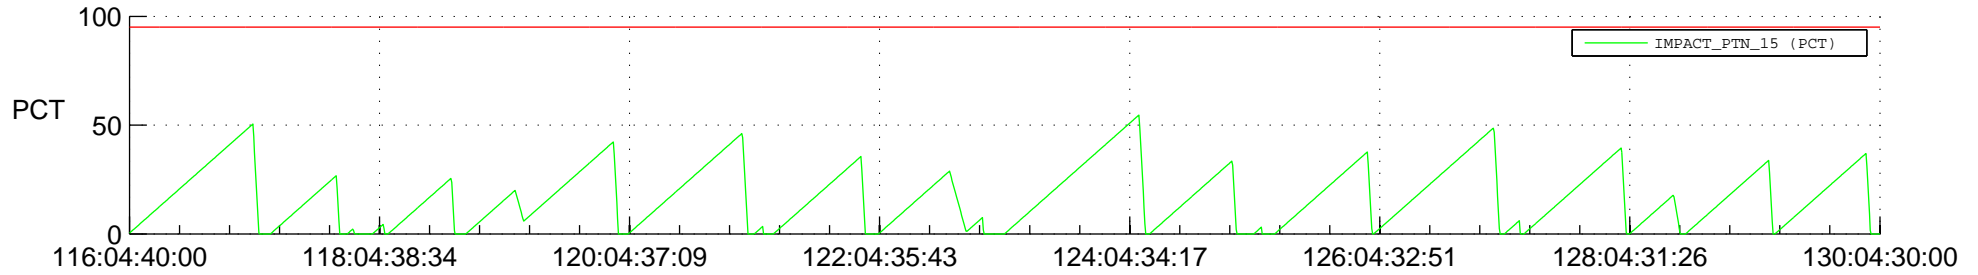

STEREO AHEAD SSR PCT Full Prediction

SWAVES_Percent_Full_Prediction

IMPACT_Percent_Full_Prediction

PLASTIC_Percent_Full_Prediction

Spacecraft_DownLink_Rate

Ground Time (2019:116:04:40:00.000 -2019:130:04:30:00.000)