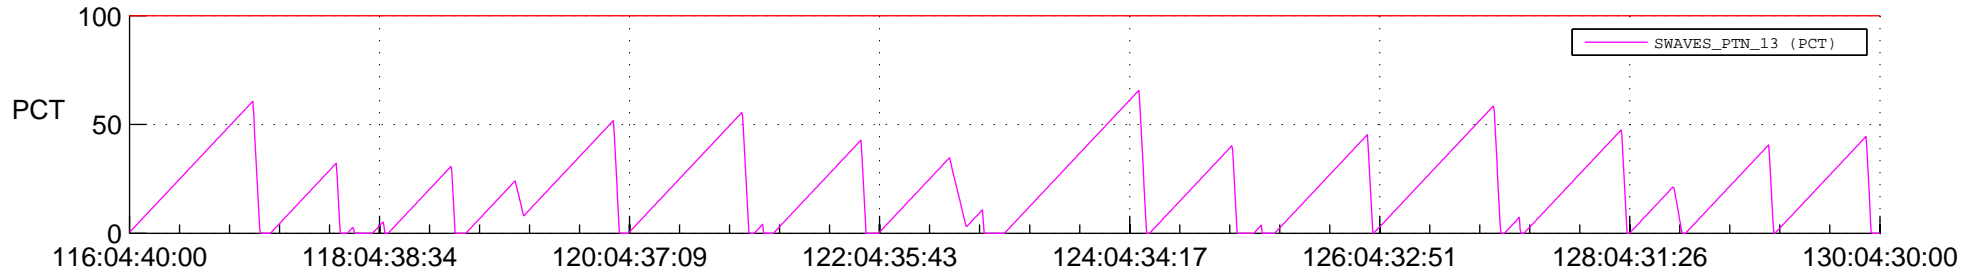

STEREO AHEAD SSR PCT Full Prediction

SWAVES_Percent_Full_Prediction

IMPACT_Percent_Full_Prediction

PLASTIC_Percent_Full_Prediction

Spacecraft_DownLink_Rate

Ground Time (2019:116:04:40:00.000 -2019:130:04:30:00.000)