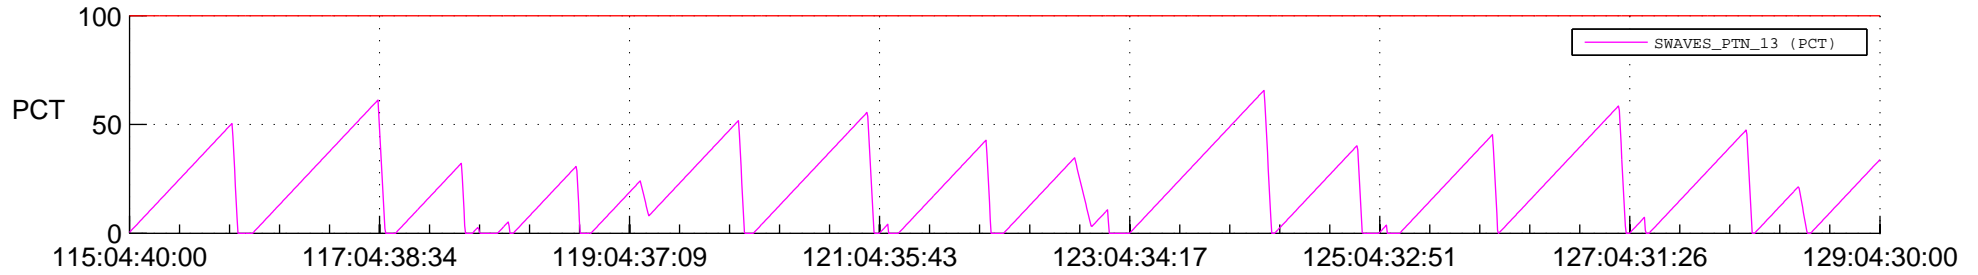

## SWAVES\_Percent\_Full\_Prediction

## Spacecraft\_DownLink\_Rate

Ground Time (2019:115:04:40:00.000 -2019:129:04:30:00.000)