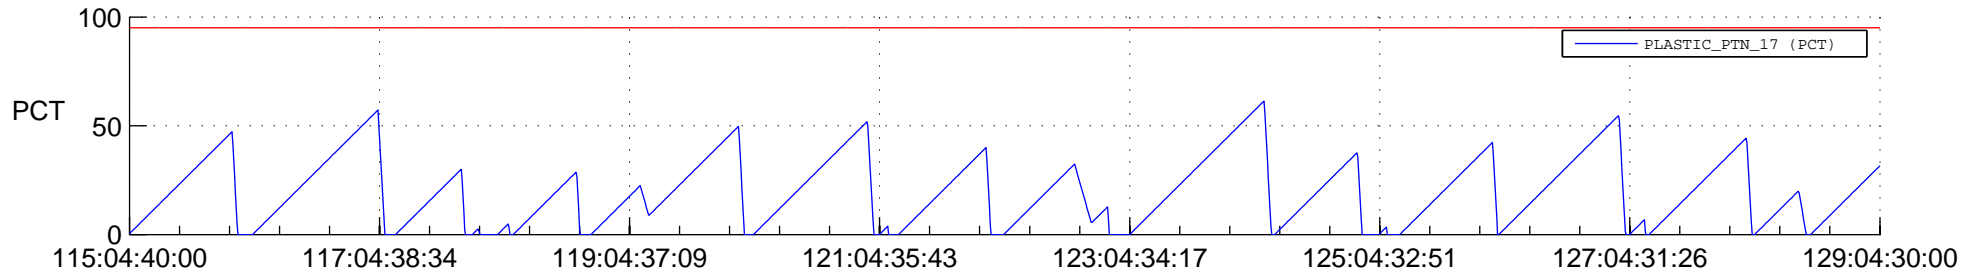

# STEREO AHEAD SSR PCT Full Prediction

## SWAVES\_Percent\_Full\_Prediction

## Spacecraft\_DownLink\_Rate

Ground Time (2019:115:04:40:00.000 -2019:129:04:30:00.000)