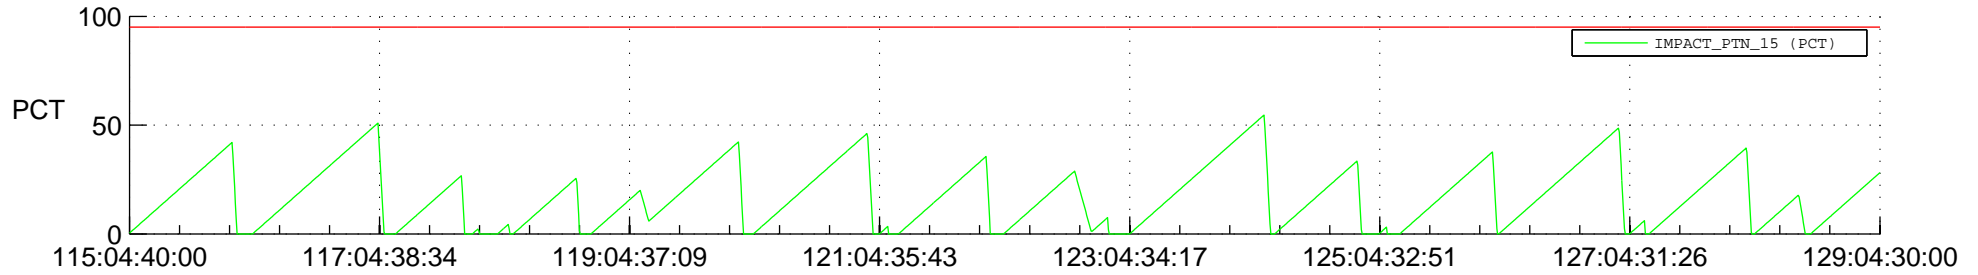

IMPACT_Percent_Full_Prediction