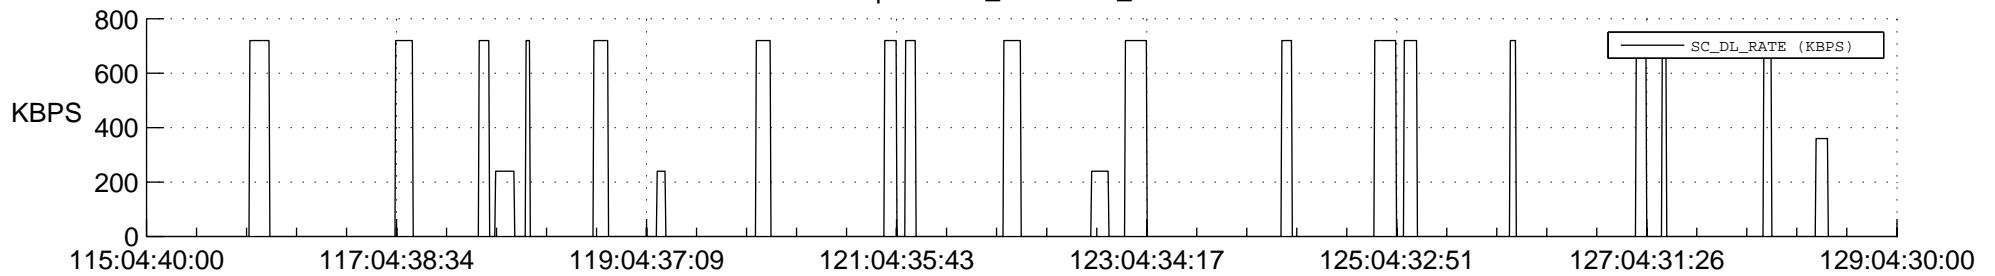

## Spacecraft\_DownLink\_Rate

Ground Time (2019:115:04:40:00.000 -2019:129:04:30:00.000)