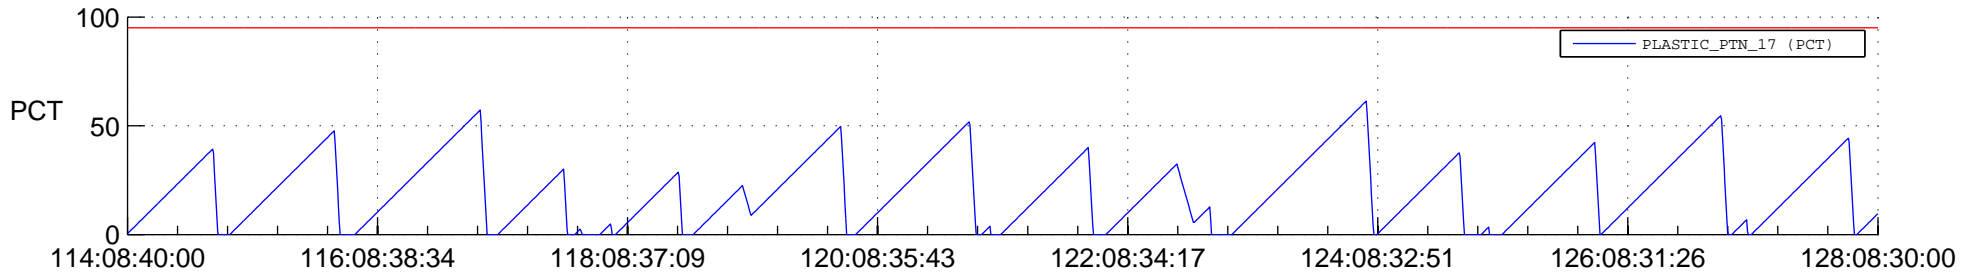

STEREO AHEAD SSR PCT Full Prediction

SWAVES_Percent_Full_Prediction

IMPACT_Percent_Full_Prediction

PLASTIC_Percent_Full_Prediction

Spacecraft_DownLink_Rate