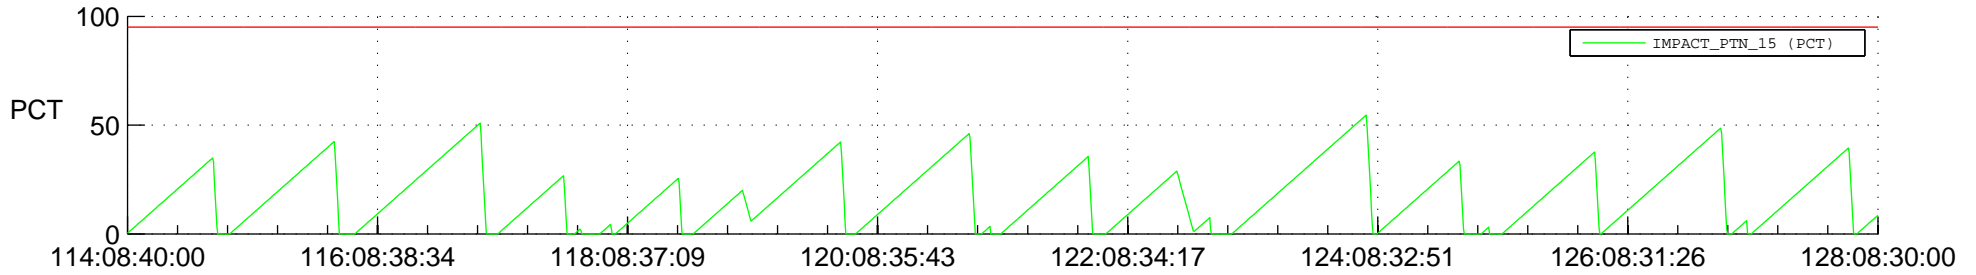

STEREO AHEAD SSR PCT Full Prediction

SWAVES_Percent_Full_Prediction

IMPACT_Percent_Full_Prediction

PLASTIC_Percent_Full_Prediction

Spacecraft_DownLink_Rate