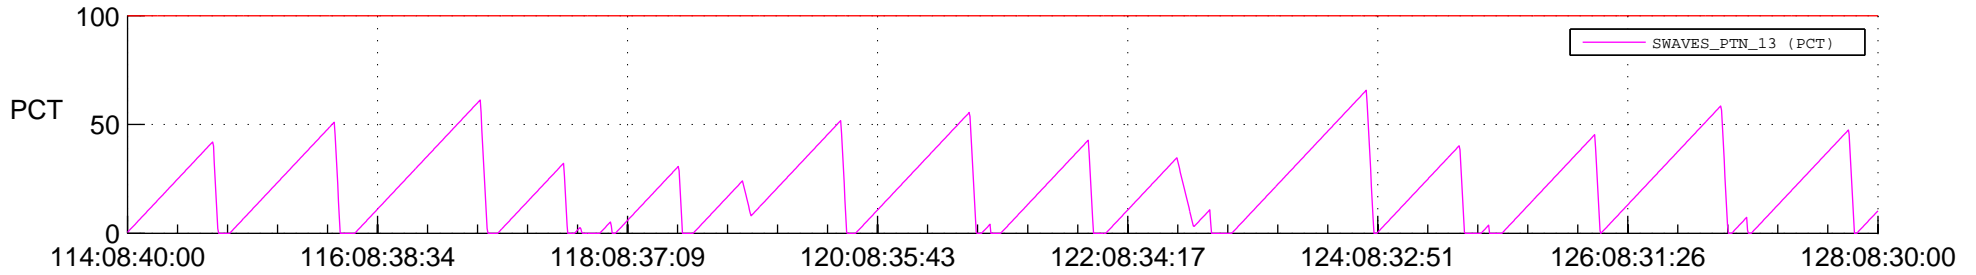

STEREO AHEAD SSR PCT Full Prediction

SWAVES_Percent_Full_Prediction

IMPACT_Percent_Full_Prediction

PLASTIC_Percent_Full_Prediction

Spacecraft_DownLink_Rate