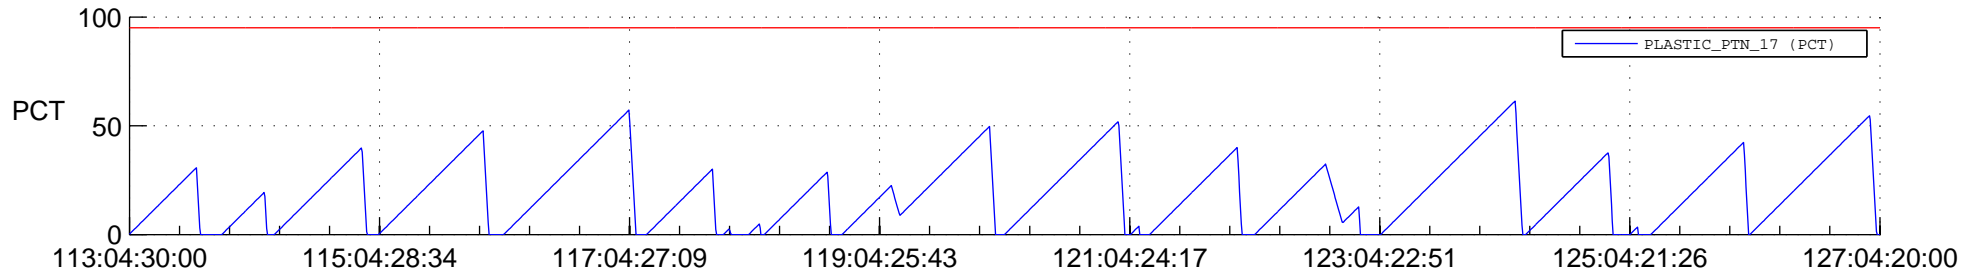

PLASTIC_Percent_Full_Prediction