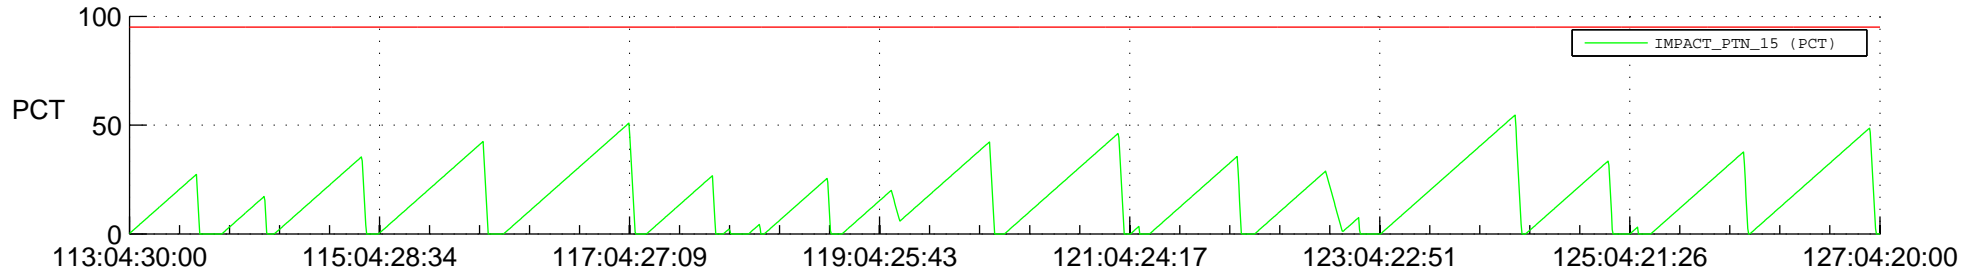

IMPACT_Percent_Full_Prediction