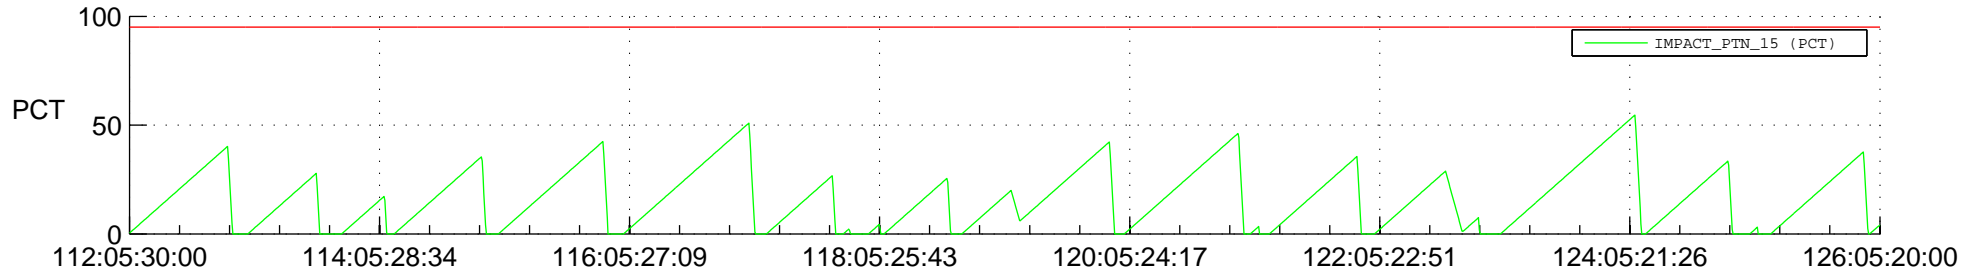

STEREO AHEAD SSR PCT Full Prediction

SWAVES_Percent_Full_Prediction

IMPACT_Percent_Full_Prediction

PLASTIC_Percent_Full_Prediction

Spacecraft_DownLink_Rate