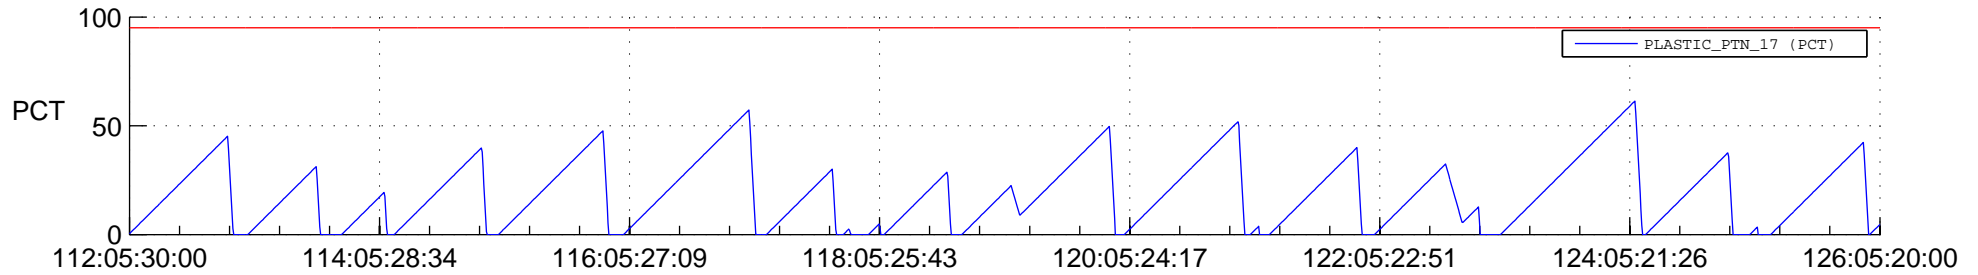

STEREO AHEAD SSR PCT Full Prediction

SWAVES_Percent_Full_Prediction

IMPACT_Percent_Full_Prediction

PLASTIC_Percent_Full_Prediction

Spacecraft_DownLink_Rate