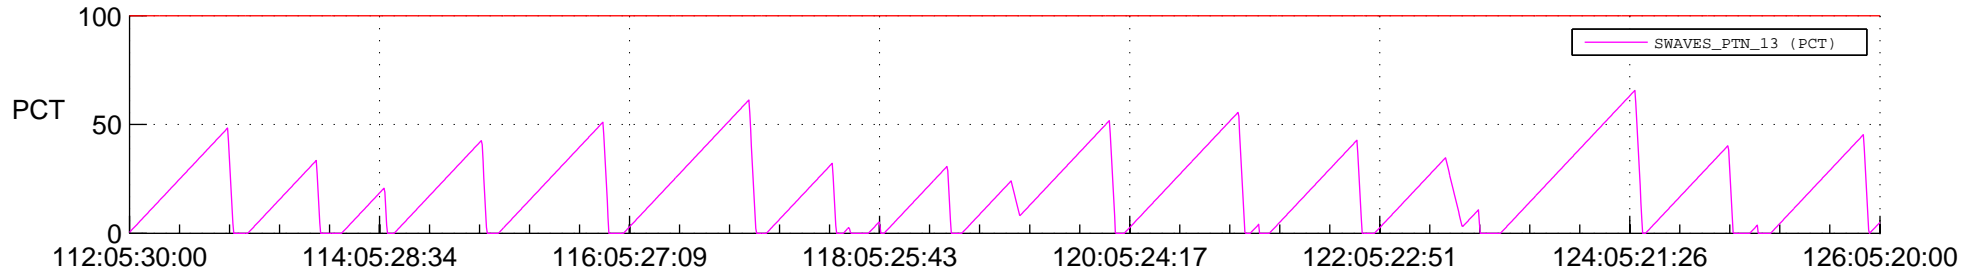

STEREO AHEAD SSR PCT Full Prediction

SWAVES_Percent_Full_Prediction

IMPACT_Percent_Full_Prediction

PLASTIC_Percent_Full_Prediction

Spacecraft_DownLink_Rate