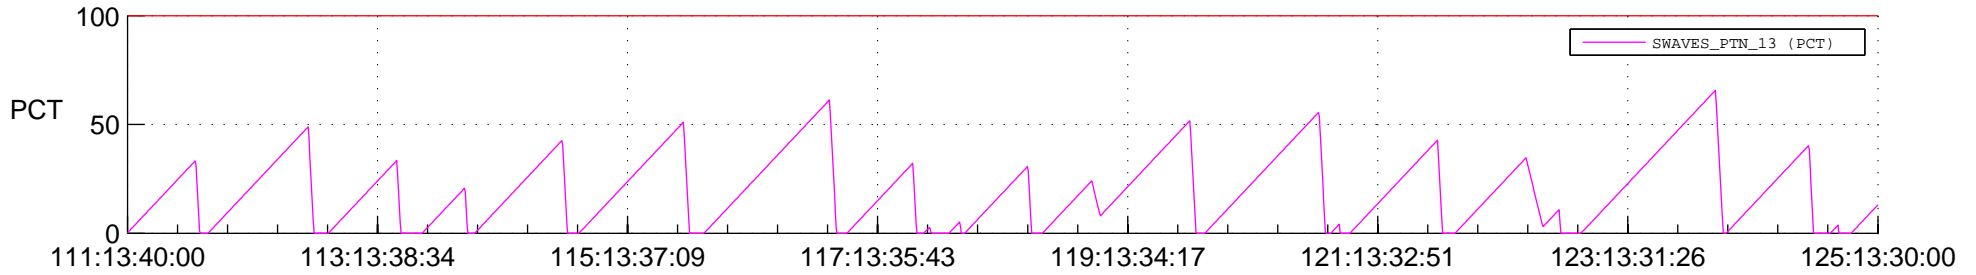

STEREO AHEAD SSR PCT Full Prediction

SWAVES_Percent_Full_Prediction

IMPACT_Percent_Full_Prediction

PLASTIC_Percent_Full_Prediction

Spacecraft_DownLink_Rate