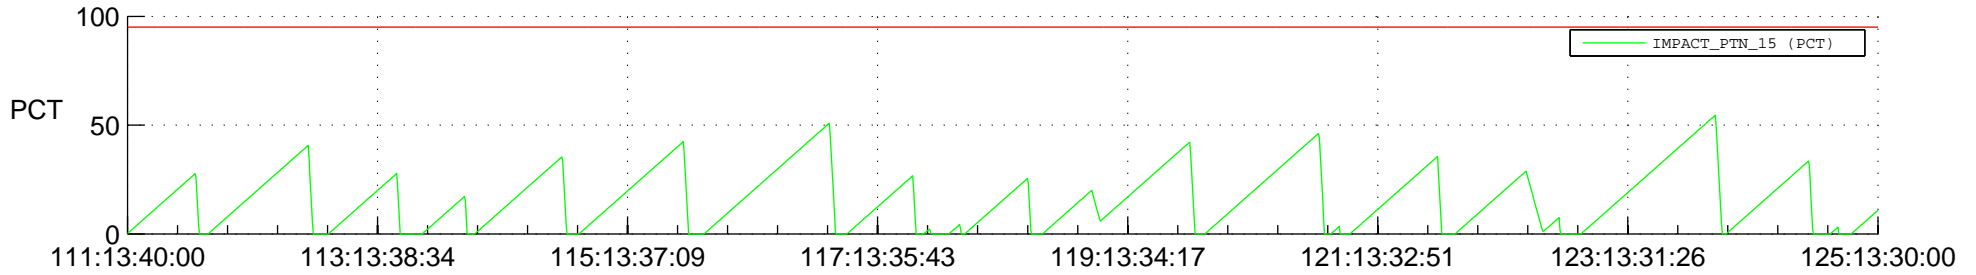

STEREO AHEAD SSR PCT Full Prediction

SWAVES_Percent_Full_Prediction

IMPACT_Percent_Full_Prediction

PLASTIC_Percent_Full_Prediction

Spacecraft_DownLink_Rate