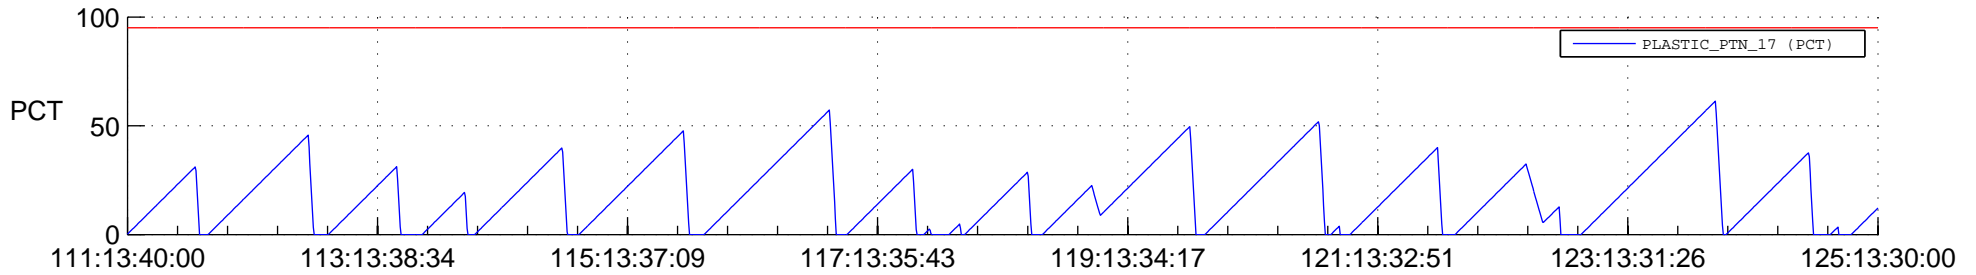

STEREO AHEAD SSR PCT Full Prediction

SWAVES_Percent_Full_Prediction

IMPACT_Percent_Full_Prediction

PLASTIC_Percent_Full_Prediction

Spacecraft_DownLink_Rate