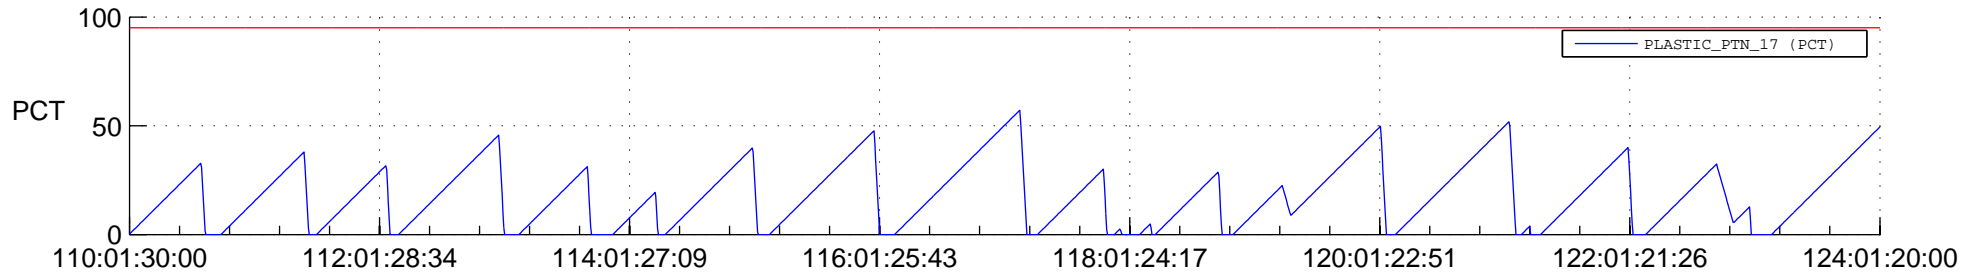

PLASTIC_Percent_Full_Prediction