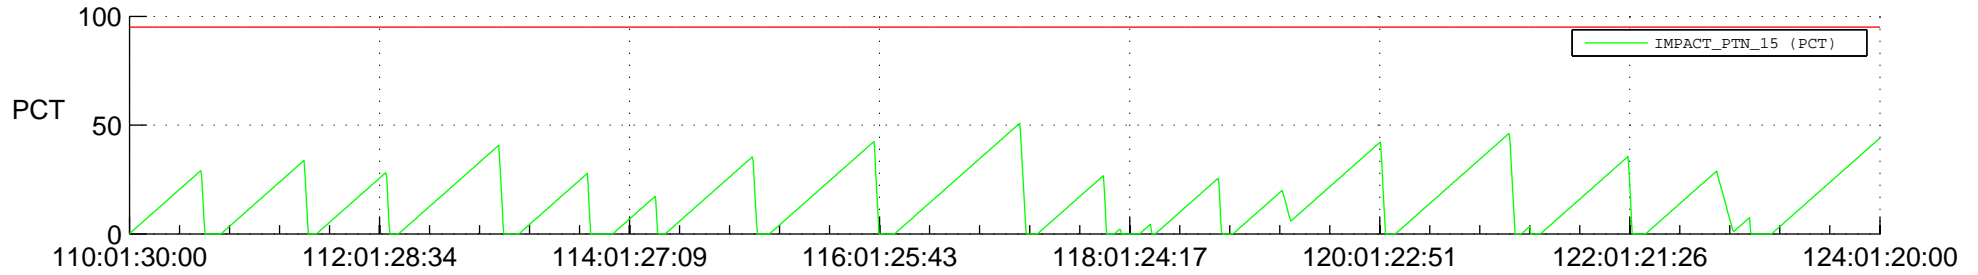

IMPACT_Percent_Full_Prediction