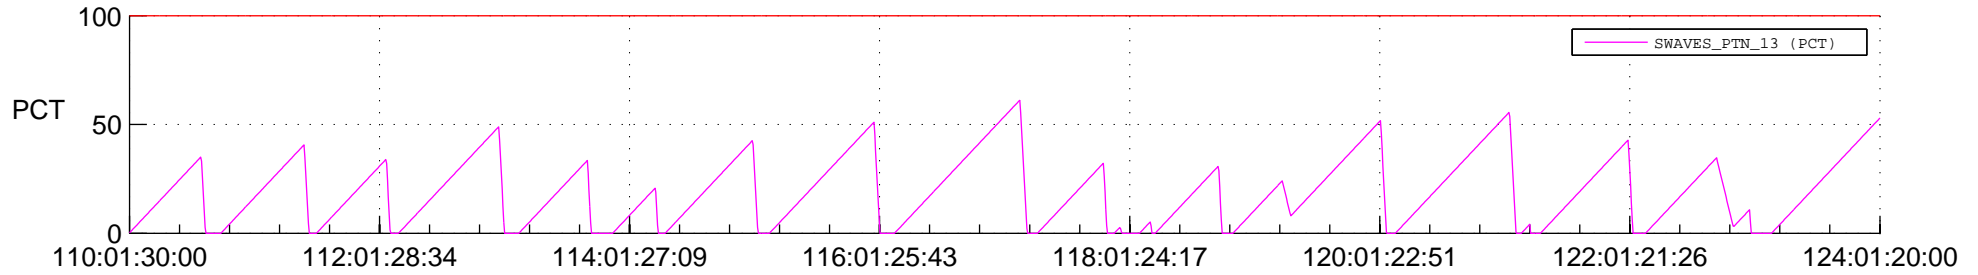

# STEREO AHEAD SSR PCT Full Prediction

## SWAVES\_Percent\_Full\_Prediction