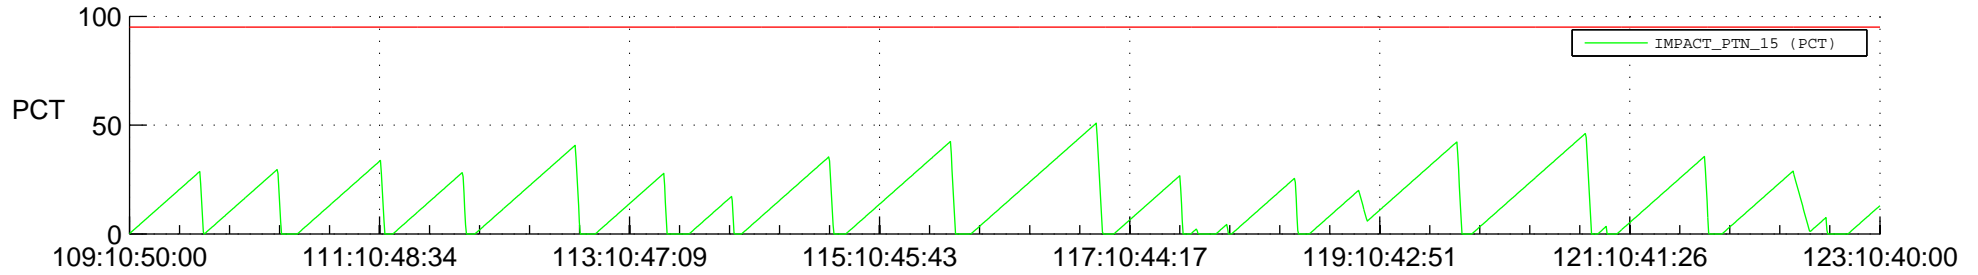

STEREO AHEAD SSR PCT Full Prediction

SWAVES_Percent_Full_Prediction

IMPACT_Percent_Full_Prediction

PLASTIC_Percent_Full_Prediction

Spacecraft_DownLink_Rate