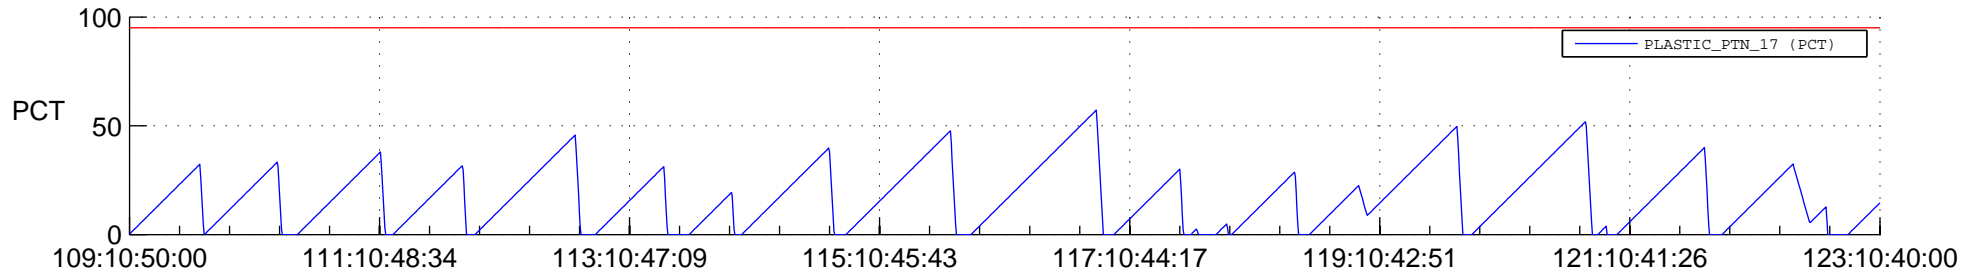

STEREO AHEAD SSR PCT Full Prediction

SWAVES_Percent_Full_Prediction

IMPACT_Percent_Full_Prediction

PLASTIC_Percent_Full_Prediction

Spacecraft_DownLink_Rate