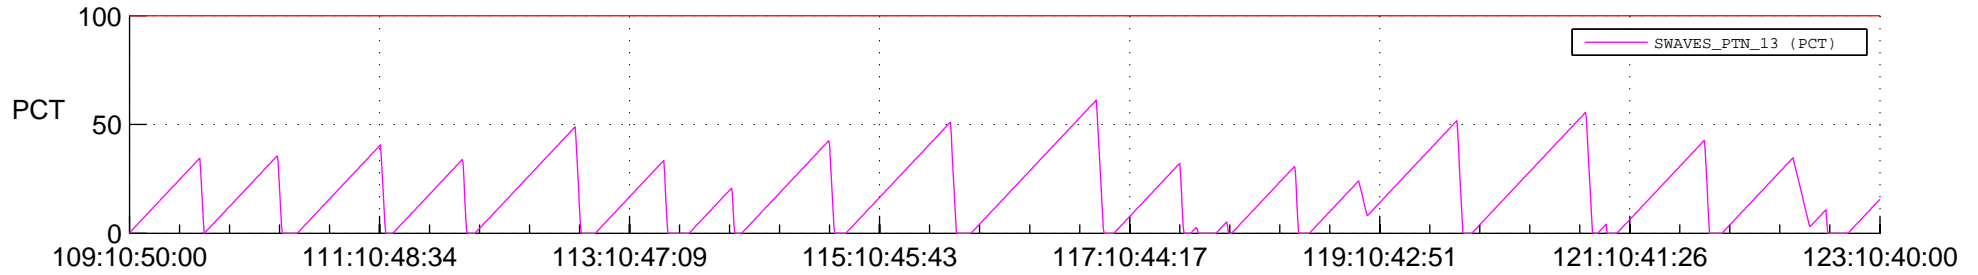

STEREO AHEAD SSR PCT Full Prediction

SWAVES_Percent_Full_Prediction

IMPACT_Percent_Full_Prediction

PLASTIC_Percent_Full_Prediction

Spacecraft_DownLink_Rate