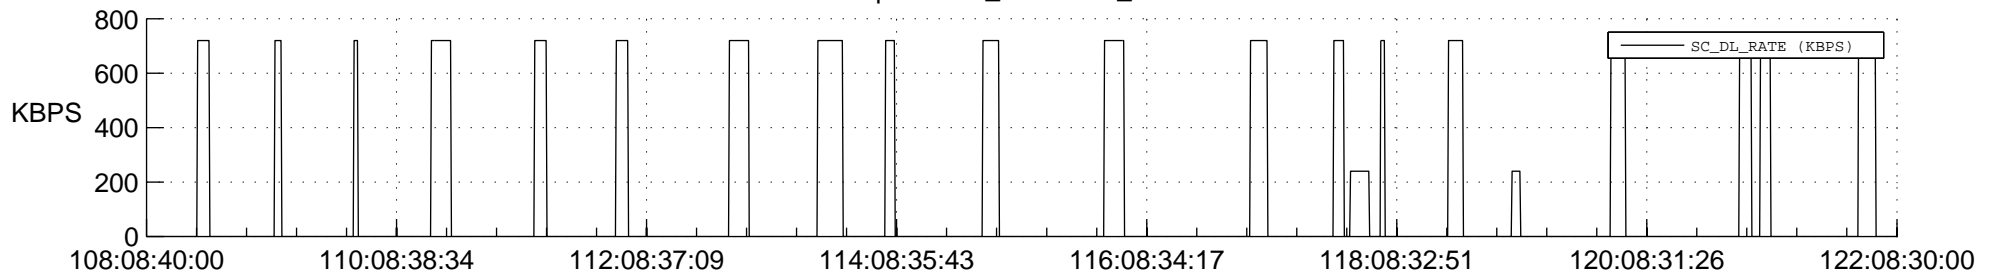

STEREO AHEAD SSR PCT Full Prediction

SWAVES_Percent_Full_Prediction

IMPACT_Percent_Full_Prediction

PLASTIC_Percent_Full_Prediction

Spacecraft_DownLink_Rate

Ground Time (2019:108:08:40:00.000 -2019:122:08:30:00.000)