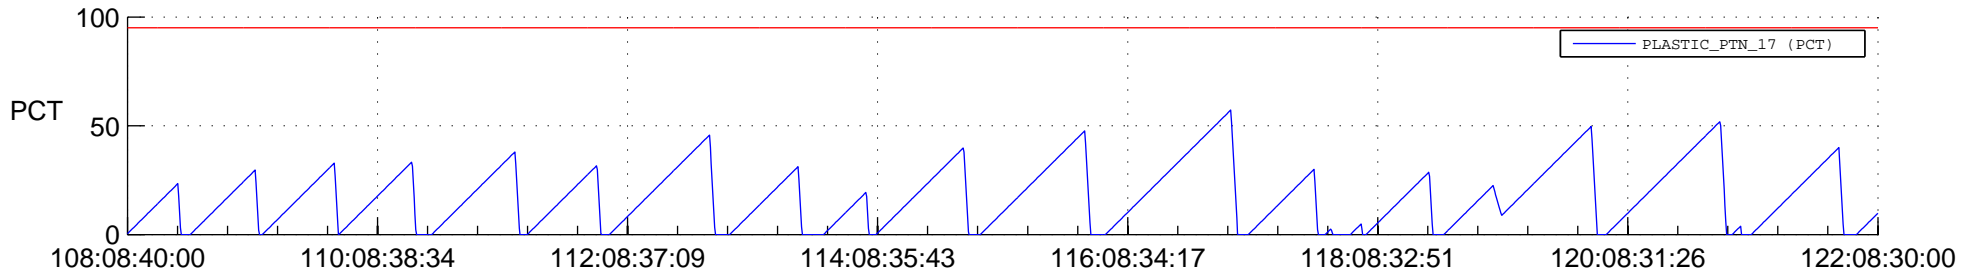

STEREO AHEAD SSR PCT Full Prediction

SWAVES_Percent_Full_Prediction

IMPACT_Percent_Full_Prediction

PLASTIC_Percent_Full_Prediction

Spacecraft_DownLink_Rate

Ground Time (2019:108:08:40:00.000 -2019:122:08:30:00.000)