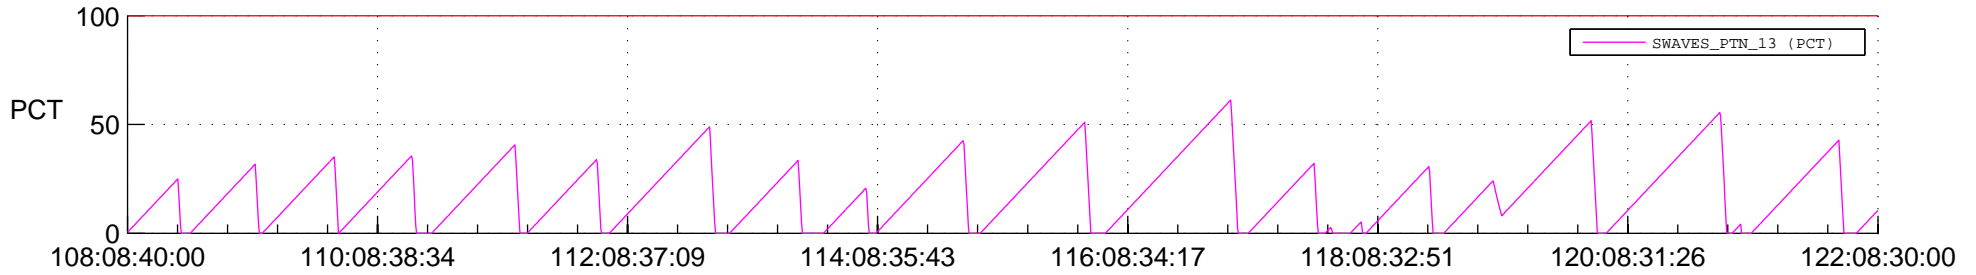

STEREO AHEAD SSR PCT Full Prediction

SWAVES_Percent_Full_Prediction

IMPACT_Percent_Full_Prediction

PLASTIC_Percent_Full_Prediction

Spacecraft_DownLink_Rate

Ground Time (2019:108:08:40:00.000 -2019:122:08:30:00.000)