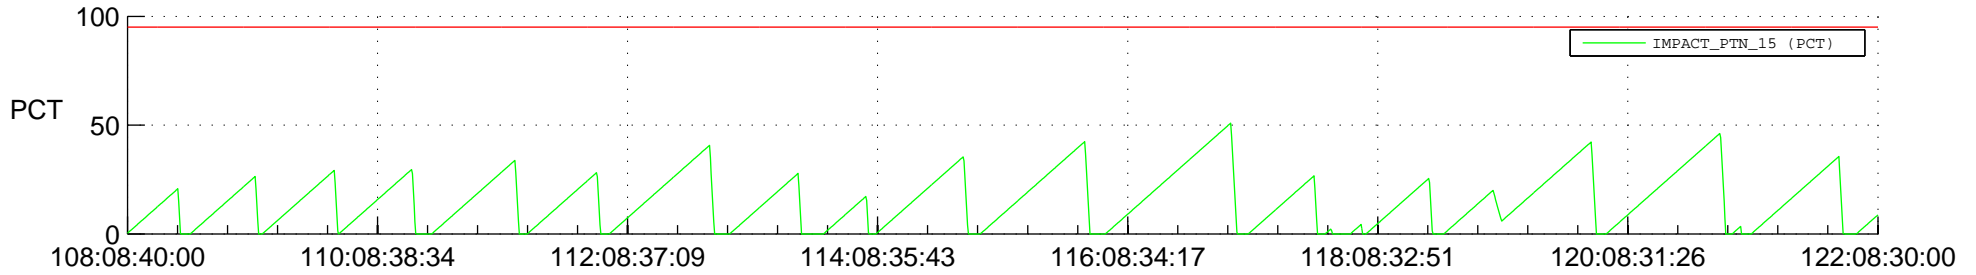

STEREO AHEAD SSR PCT Full Prediction

SWAVES_Percent_Full_Prediction

IMPACT_Percent_Full_Prediction

PLASTIC_Percent_Full_Prediction

Spacecraft_DownLink_Rate

Ground Time (2019:108:08:40:00.000 -2019:122:08:30:00.000)