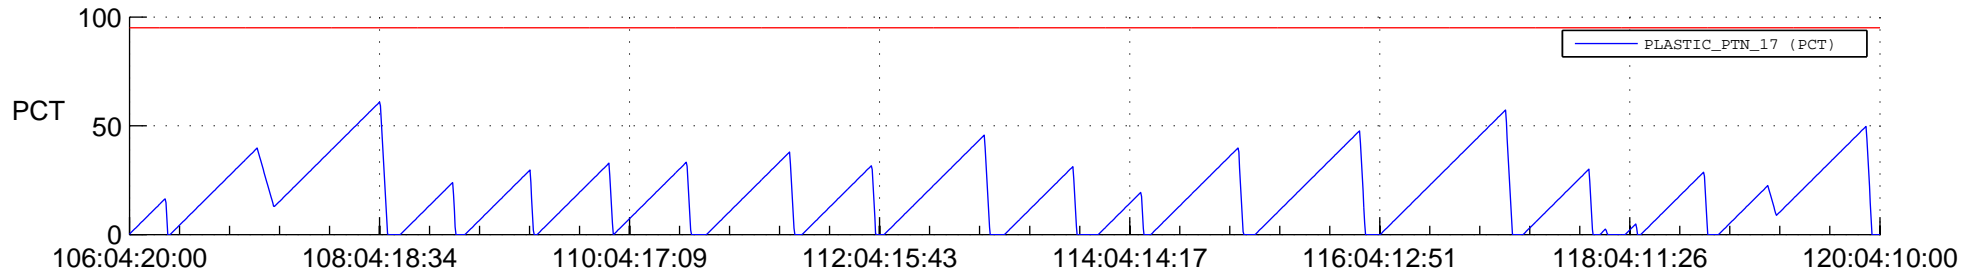

PLASTIC_Percent_Full_Prediction