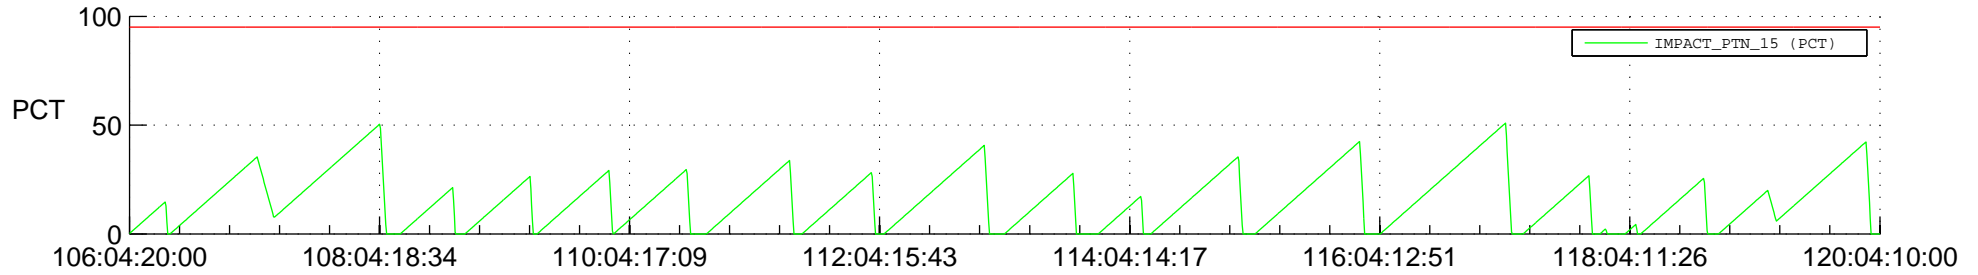

IMPACT_Percent_Full_Prediction