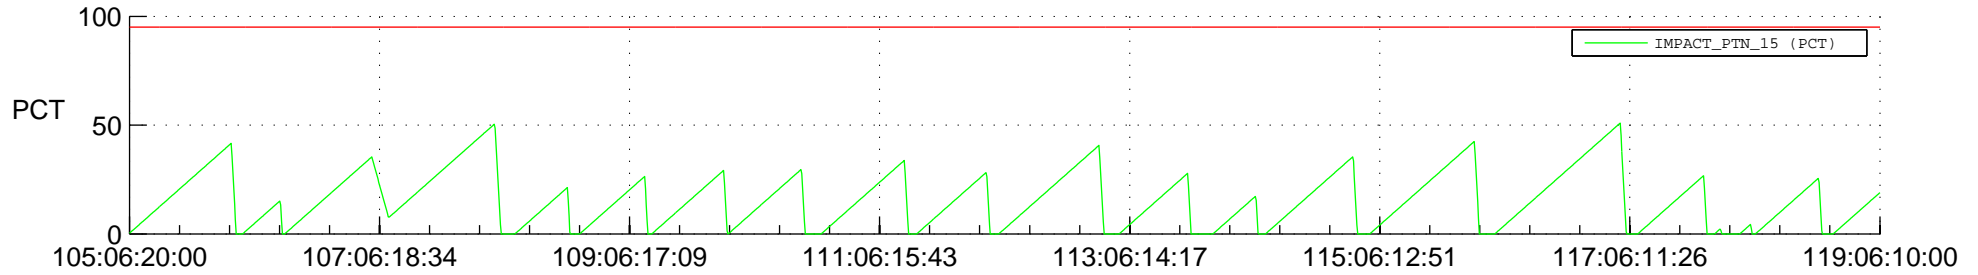

STEREO AHEAD SSR PCT Full Prediction

SWAVES_Percent_Full_Prediction

IMPACT_Percent_Full_Prediction

PLASTIC_Percent_Full_Prediction

Spacecraft_DownLink_Rate