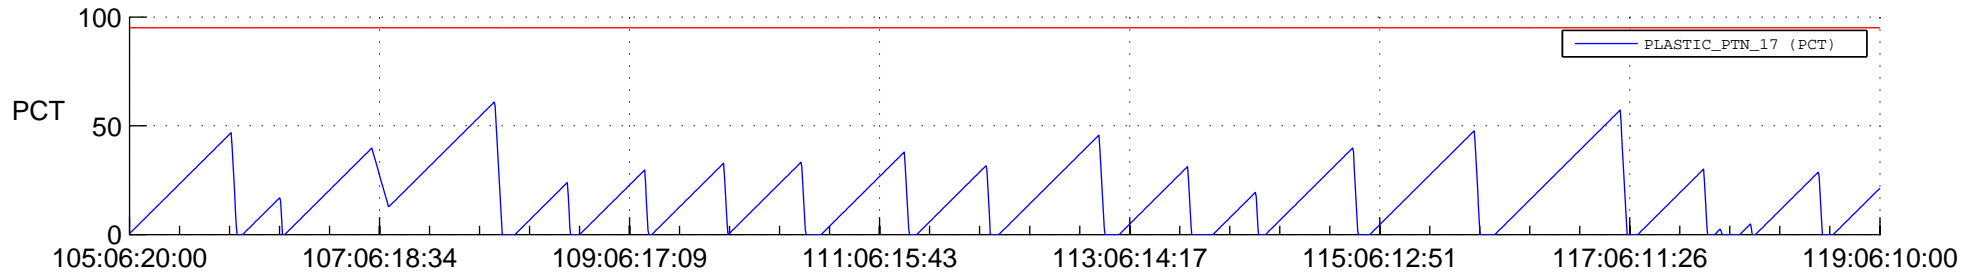

STEREO AHEAD SSR PCT Full Prediction

SWAVES_Percent_Full_Prediction

IMPACT_Percent_Full_Prediction

PLASTIC_Percent_Full_Prediction

Spacecraft_DownLink_Rate