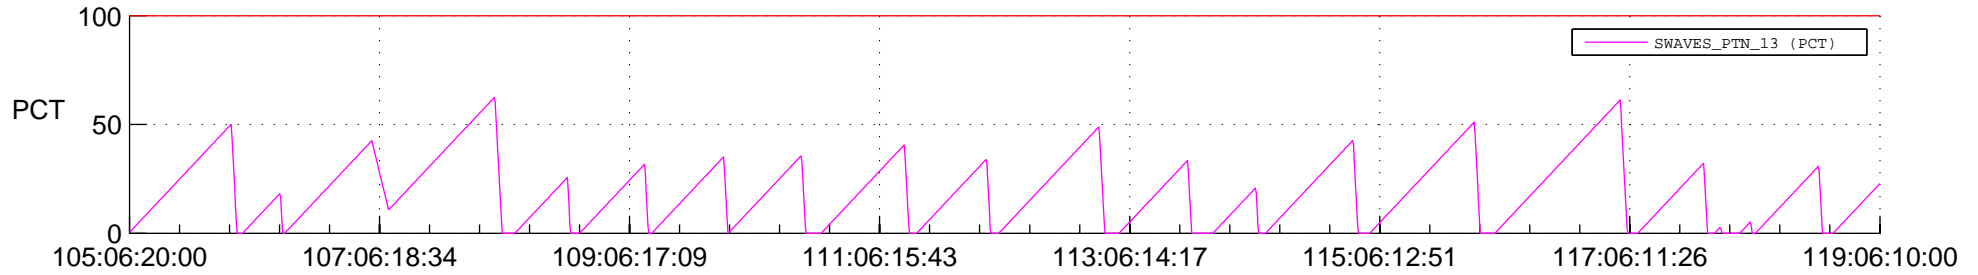

STEREO AHEAD SSR PCT Full Prediction

SWAVES_Percent_Full_Prediction

IMPACT_Percent_Full_Prediction

PLASTIC_Percent_Full_Prediction

Spacecraft_DownLink_Rate