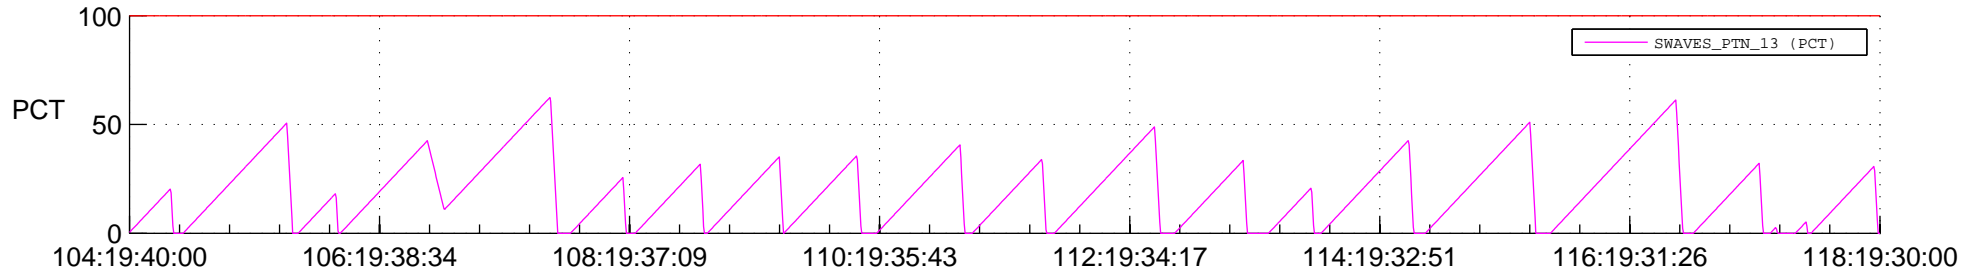

STEREO AHEAD SSR PCT Full Prediction

SWAVES_Percent_Full_Prediction

IMPACT_Percent_Full_Prediction

PLASTIC_Percent_Full_Prediction

Spacecraft_DownLink_Rate