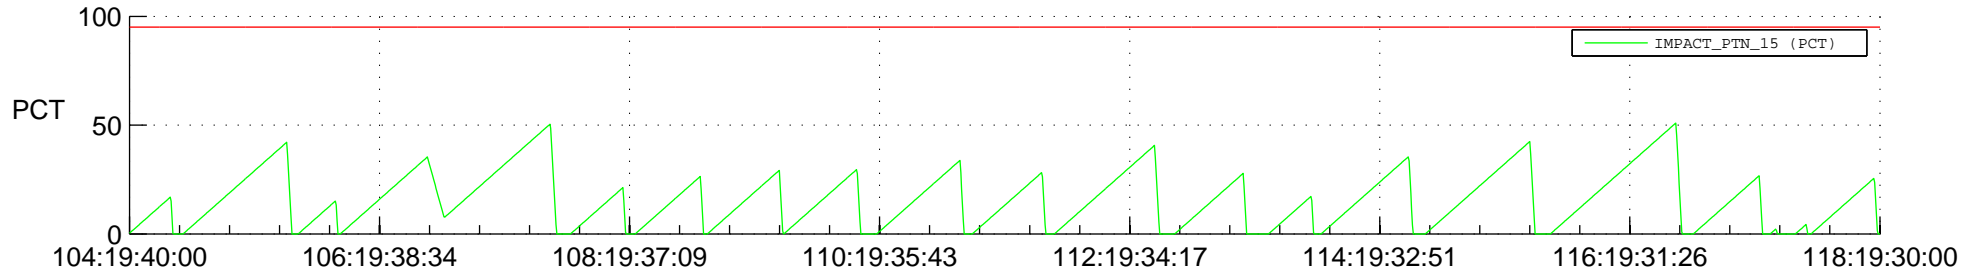

STEREO AHEAD SSR PCT Full Prediction

SWAVES_Percent_Full_Prediction

IMPACT_Percent_Full_Prediction

PLASTIC_Percent_Full_Prediction

Spacecraft_DownLink_Rate