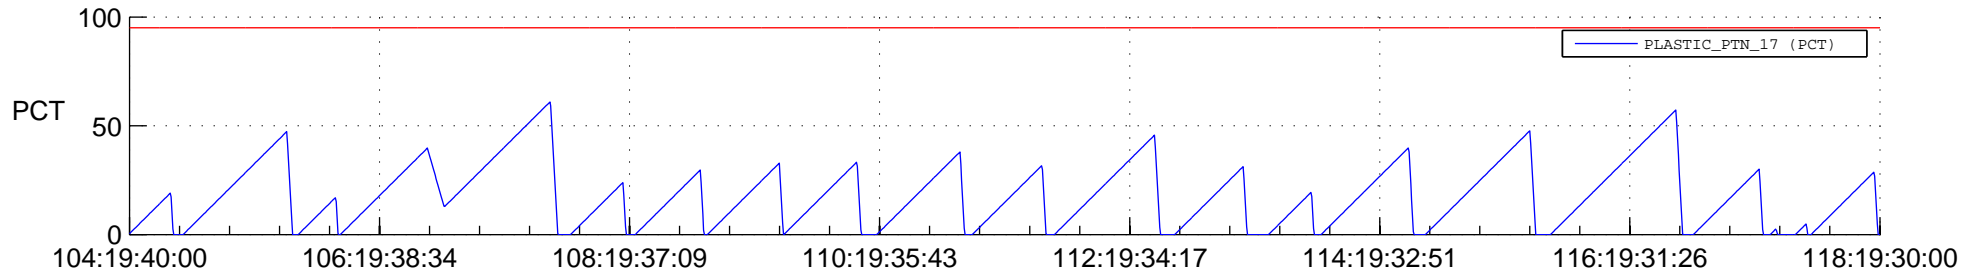

STEREO AHEAD SSR PCT Full Prediction

SWAVES_Percent_Full_Prediction

IMPACT_Percent_Full_Prediction

PLASTIC_Percent_Full_Prediction

Spacecraft_DownLink_Rate