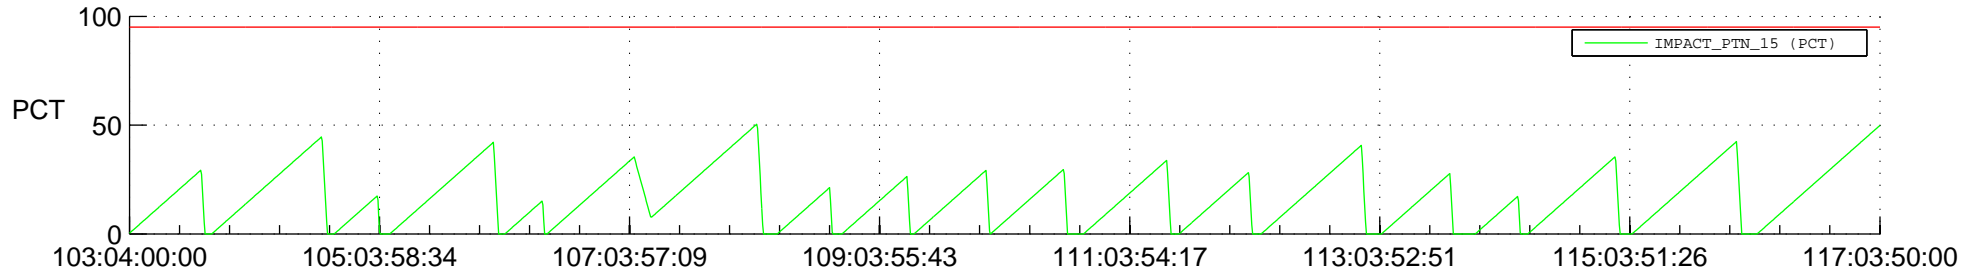

IMPACT_Percent_Full_Prediction