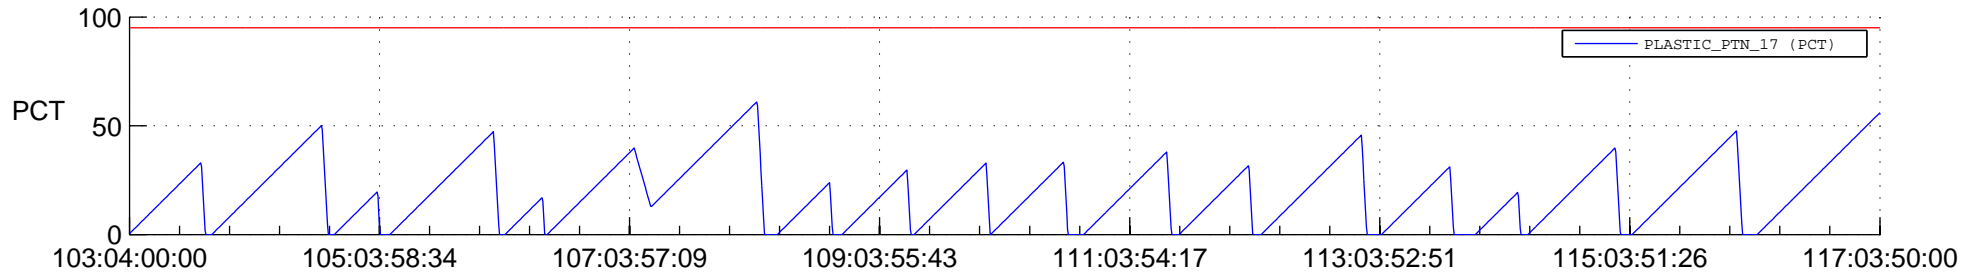

PLASTIC_Percent_Full_Prediction