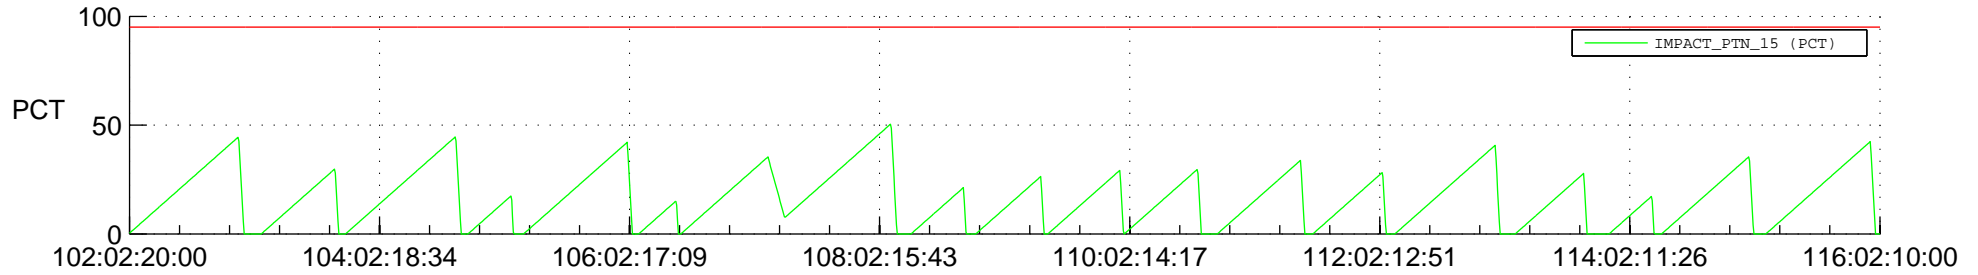

STEREO AHEAD SSR PCT Full Prediction

SWAVES_Percent_Full_Prediction

IMPACT_Percent_Full_Prediction

PLASTIC_Percent_Full_Prediction

Spacecraft_DownLink_Rate