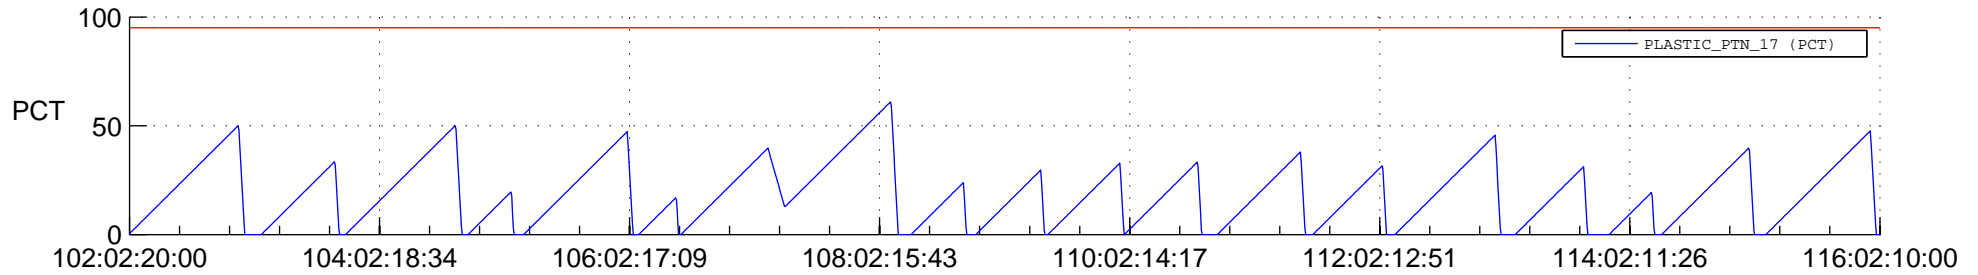

STEREO AHEAD SSR PCT Full Prediction

SWAVES_Percent_Full_Prediction

IMPACT_Percent_Full_Prediction

PLASTIC_Percent_Full_Prediction

Spacecraft_DownLink_Rate