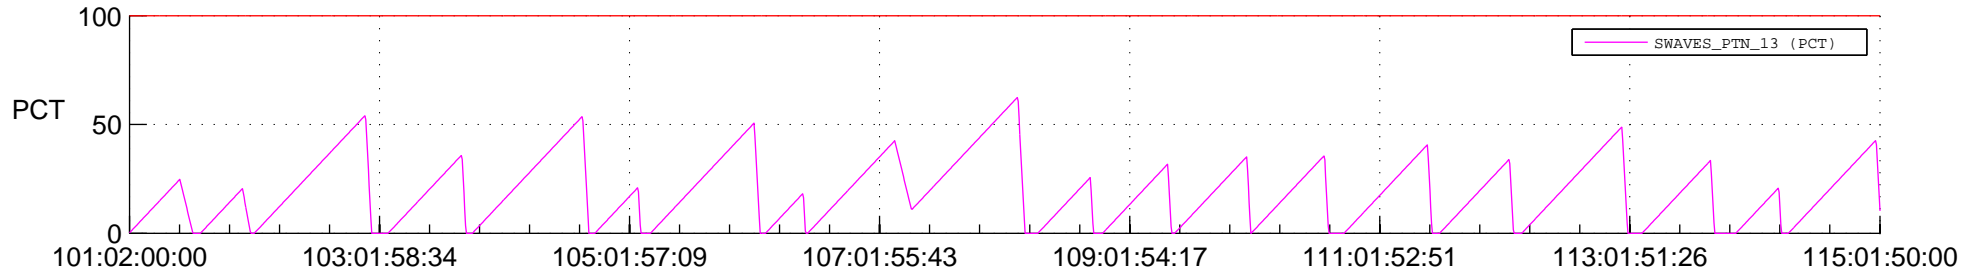

STEREO AHEAD SSR PCT Full Prediction

SWAVES_Percent_Full_Prediction

IMPACT_Percent_Full_Prediction

PLASTIC_Percent_Full_Prediction

Spacecraft_DownLink_Rate