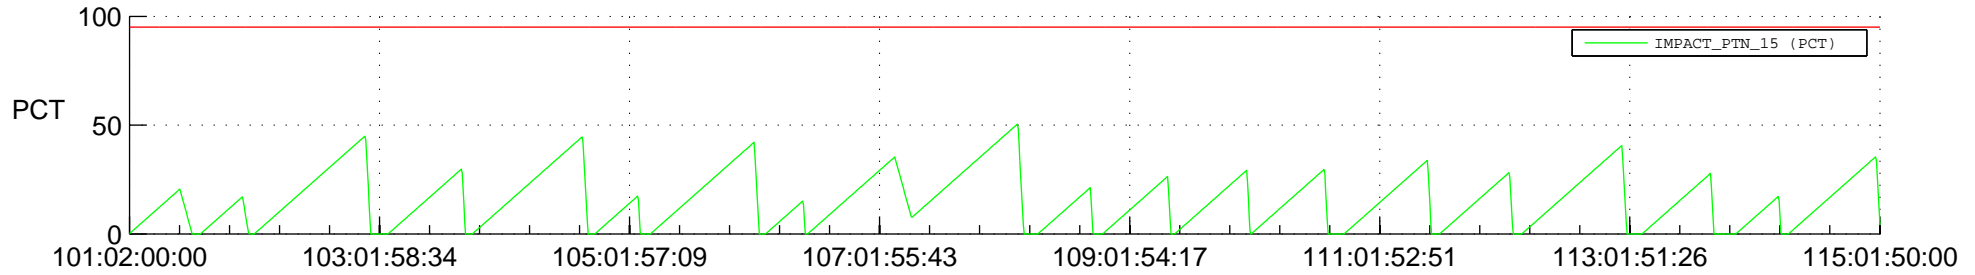

STEREO AHEAD SSR PCT Full Prediction

SWAVES_Percent_Full_Prediction

IMPACT_Percent_Full_Prediction

PLASTIC_Percent_Full_Prediction

Spacecraft_DownLink_Rate