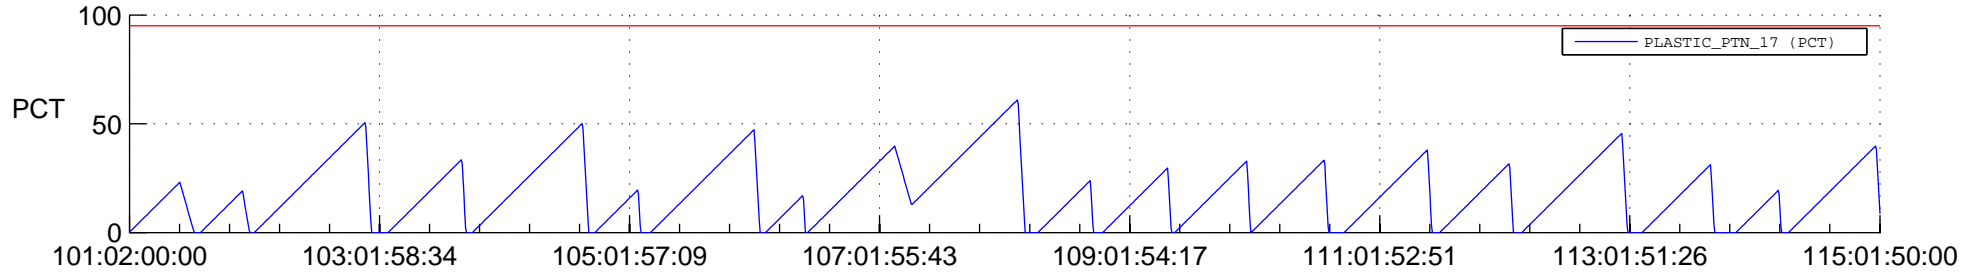

STEREO AHEAD SSR PCT Full Prediction

SWAVES_Percent_Full_Prediction

IMPACT_Percent_Full_Prediction

PLASTIC_Percent_Full_Prediction

Spacecraft_DownLink_Rate