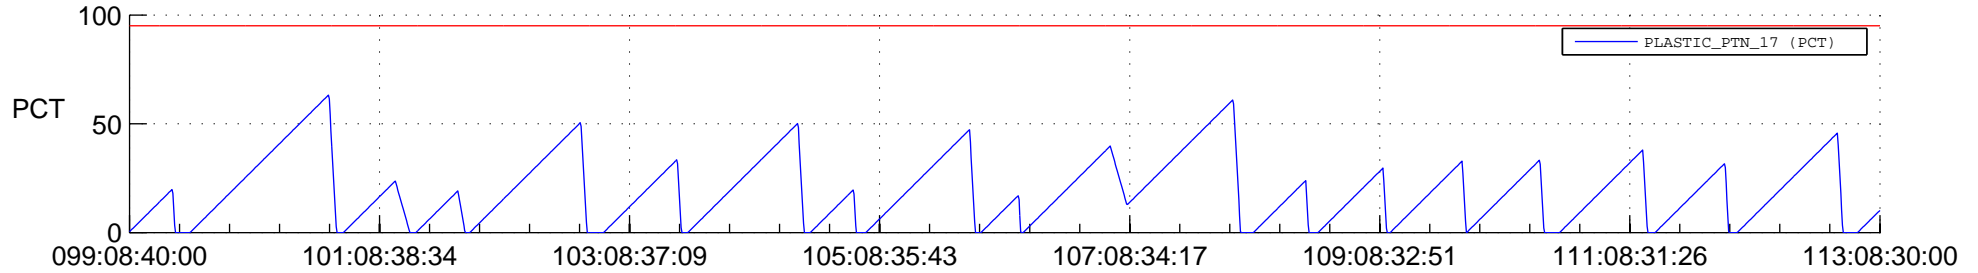

STEREO AHEAD SSR PCT Full Prediction

SWAVES_Percent_Full_Prediction

IMPACT_Percent_Full_Prediction

PLASTIC_Percent_Full_Prediction

Spacecraft_DownLink_Rate

Ground Time (2019:099:08:40:00.000 -2019:113:08:30:00.000)