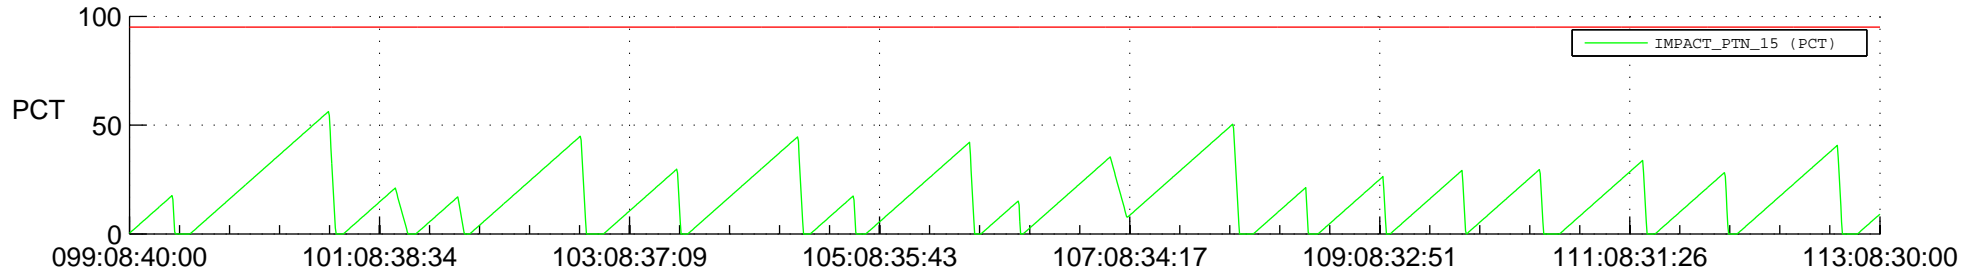

STEREO AHEAD SSR PCT Full Prediction

SWAVES_Percent_Full_Prediction

IMPACT_Percent_Full_Prediction

PLASTIC_Percent_Full_Prediction

Spacecraft_DownLink_Rate

Ground Time (2019:099:08:40:00.000 -2019:113:08:30:00.000)