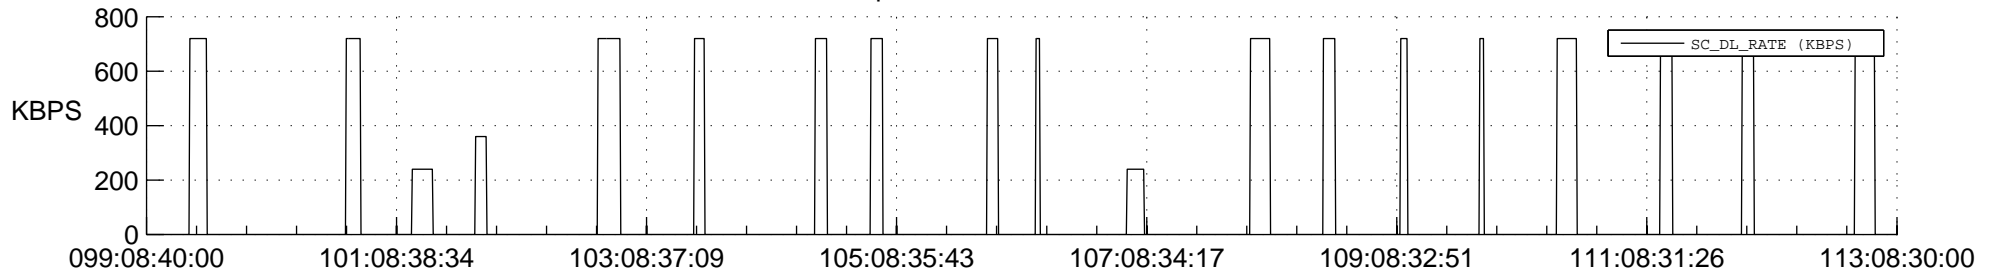

STEREO AHEAD SSR PCT Full Prediction

SWAVES_Percent_Full_Prediction

IMPACT_Percent_Full_Prediction

PLASTIC_Percent_Full_Prediction

Spacecraft_DownLink_Rate

Ground Time (2019:099:08:40:00.000 -2019:113:08:30:00.000)