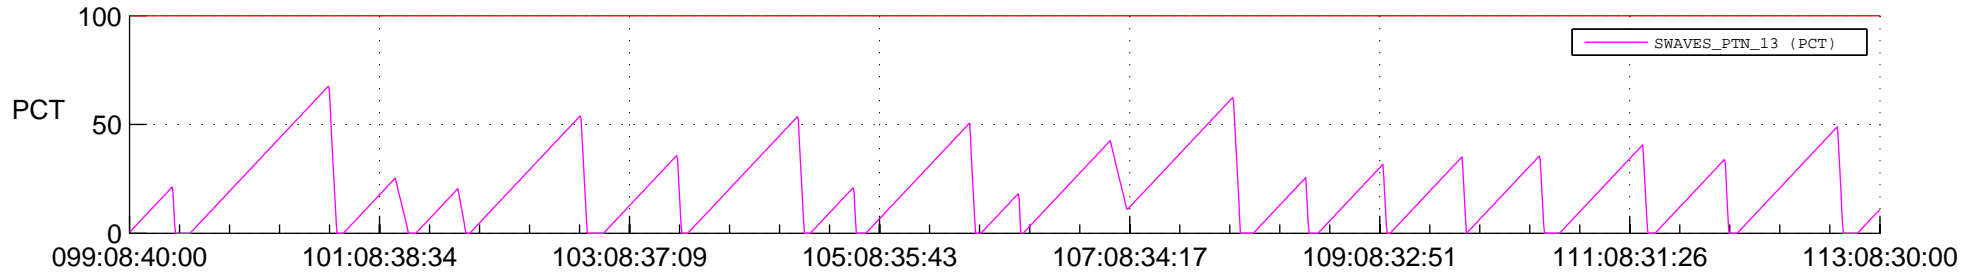

STEREO AHEAD SSR PCT Full Prediction

SWAVES_Percent_Full_Prediction

IMPACT_Percent_Full_Prediction

PLASTIC_Percent_Full_Prediction

Spacecraft_DownLink_Rate

Ground Time (2019:099:08:40:00.000 -2019:113:08:30:00.000)