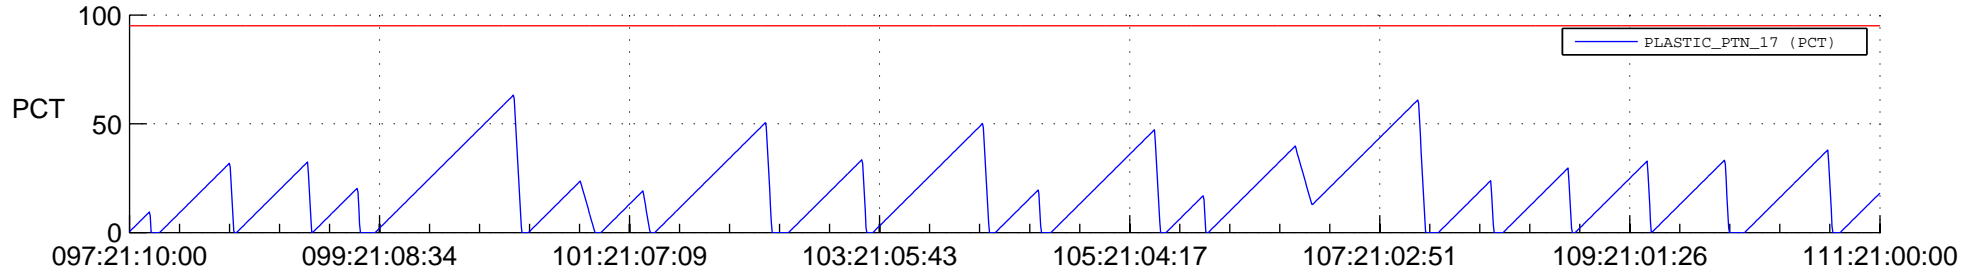

PLASTIC_Percent_Full_Prediction