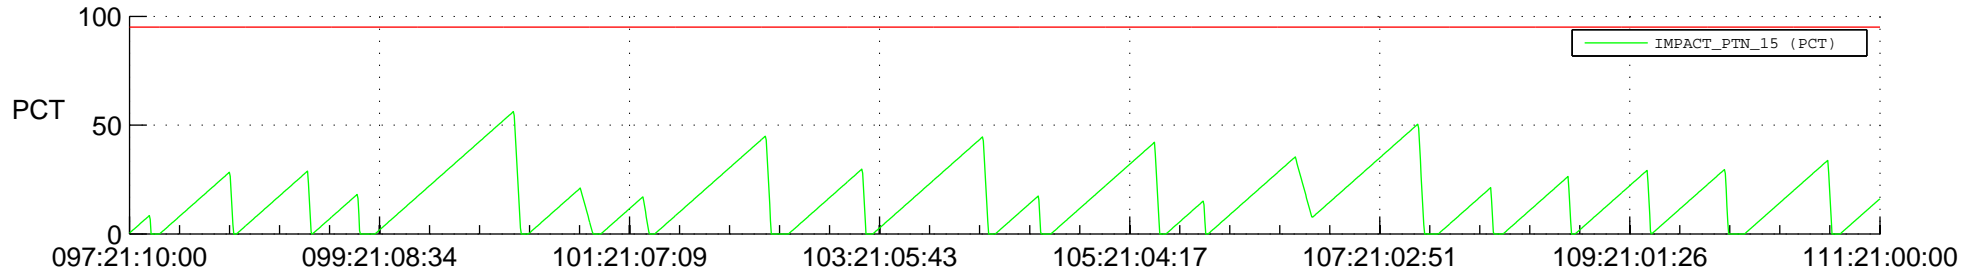

IMPACT_Percent_Full_Prediction