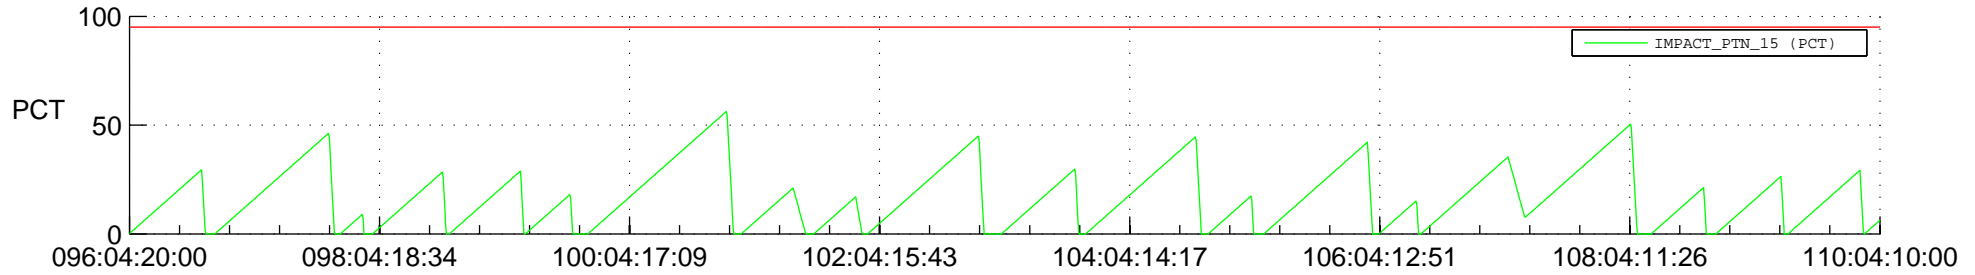

STEREO AHEAD SSR PCT Full Prediction

SWAVES_Percent_Full_Prediction

IMPACT_Percent_Full_Prediction

PLASTIC_Percent_Full_Prediction

Spacecraft_DownLink_Rate