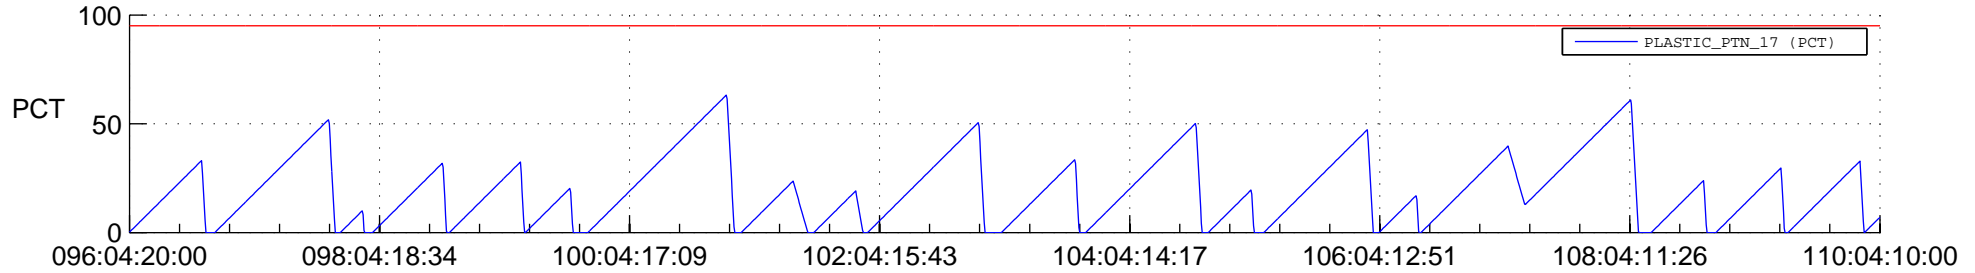

STEREO AHEAD SSR PCT Full Prediction

SWAVES_Percent_Full_Prediction

IMPACT_Percent_Full_Prediction

PLASTIC_Percent_Full_Prediction

Spacecraft_DownLink_Rate