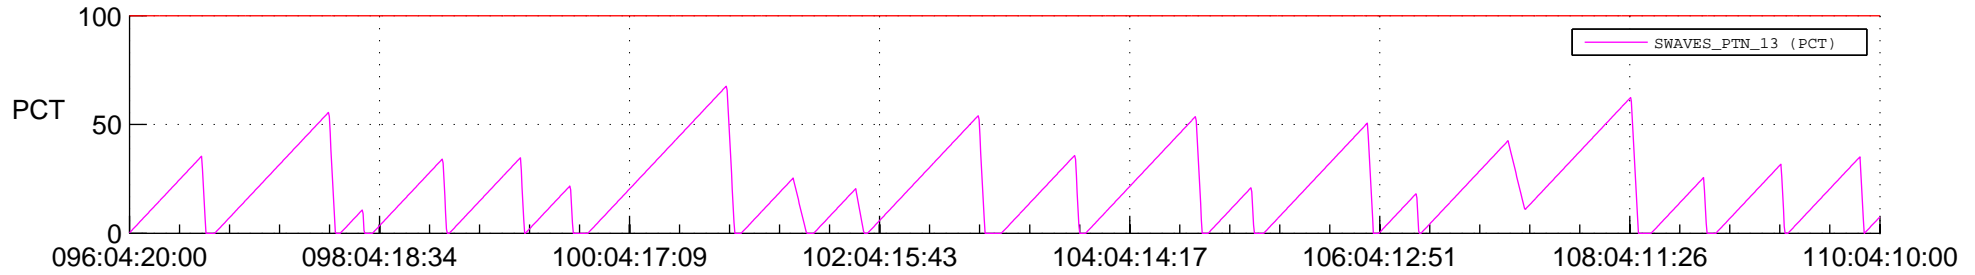

STEREO AHEAD SSR PCT Full Prediction

SWAVES_Percent_Full_Prediction

IMPACT_Percent_Full_Prediction

PLASTIC_Percent_Full_Prediction

Spacecraft_DownLink_Rate