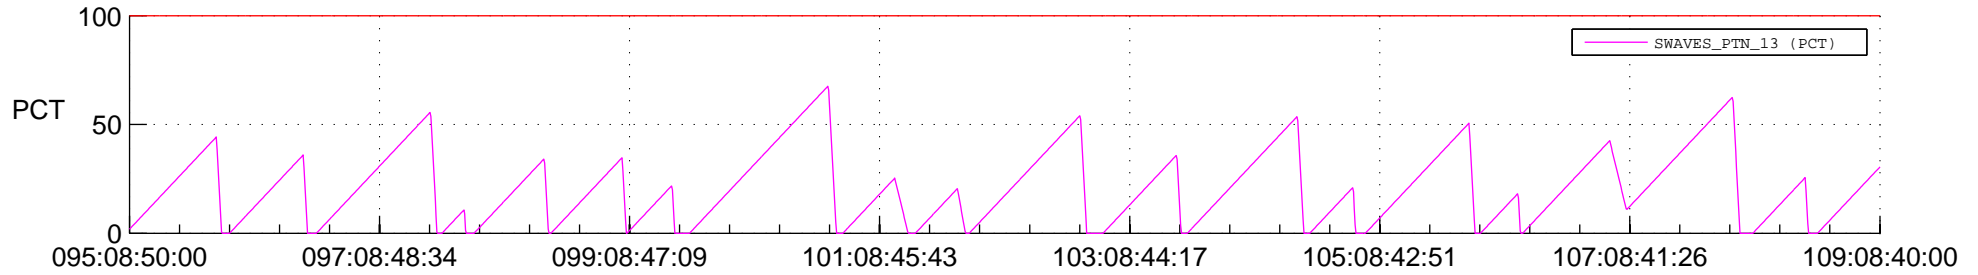

STEREO AHEAD SSR PCT Full Prediction

SWAVES_Percent_Full_Prediction

IMPACT_Percent_Full_Prediction

PLASTIC_Percent_Full_Prediction

Spacecraft_DownLink_Rate

Ground Time (2019:095:08:50:00.000 -2019:109:08:40:00.000)