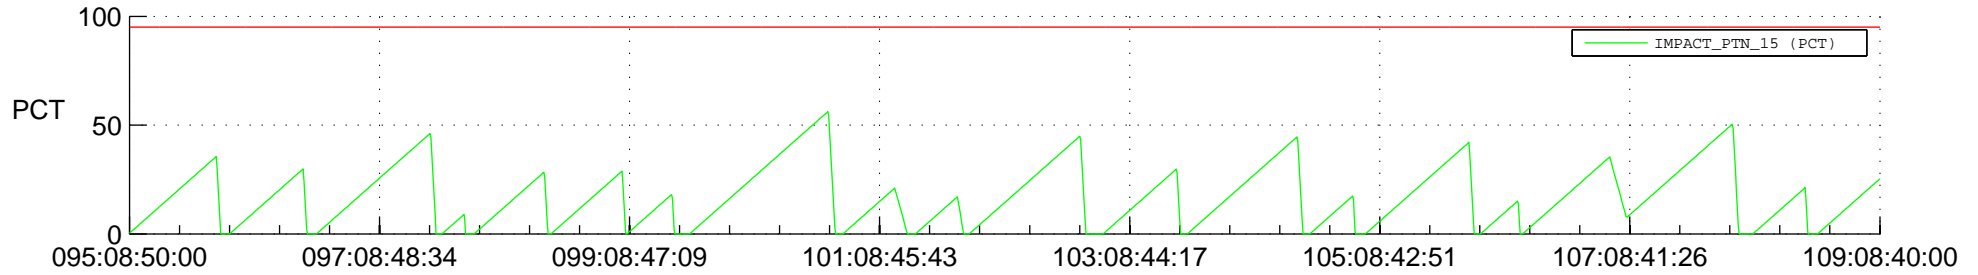

STEREO AHEAD SSR PCT Full Prediction

SWAVES_Percent_Full_Prediction

IMPACT_Percent_Full_Prediction

PLASTIC_Percent_Full_Prediction

Spacecraft_DownLink_Rate

Ground Time (2019:095:08:50:00.000 -2019:109:08:40:00.000)