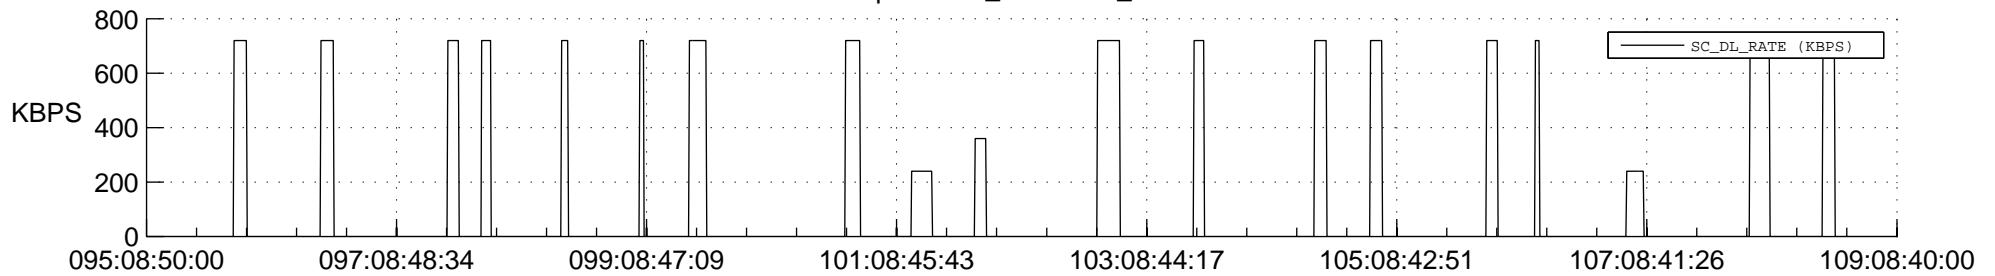

STEREO AHEAD SSR PCT Full Prediction

SWAVES_Percent_Full_Prediction

IMPACT_Percent_Full_Prediction

PLASTIC_Percent_Full_Prediction

Spacecraft_DownLink_Rate

Ground Time (2019:095:08:50:00.000 -2019:109:08:40:00.000)