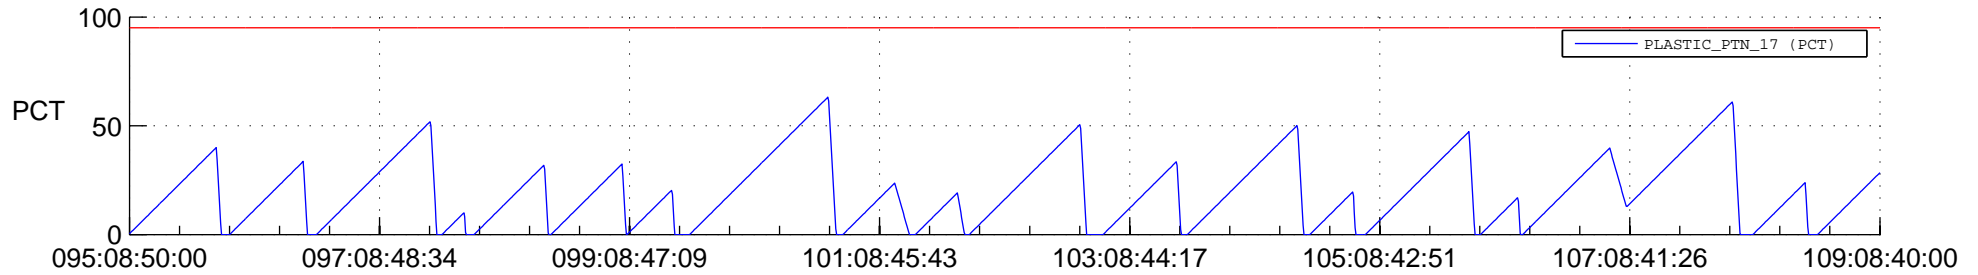

STEREO AHEAD SSR PCT Full Prediction

SWAVES_Percent_Full_Prediction

IMPACT_Percent_Full_Prediction

PLASTIC_Percent_Full_Prediction

Spacecraft_DownLink_Rate

Ground Time (2019:095:08:50:00.000 -2019:109:08:40:00.000)