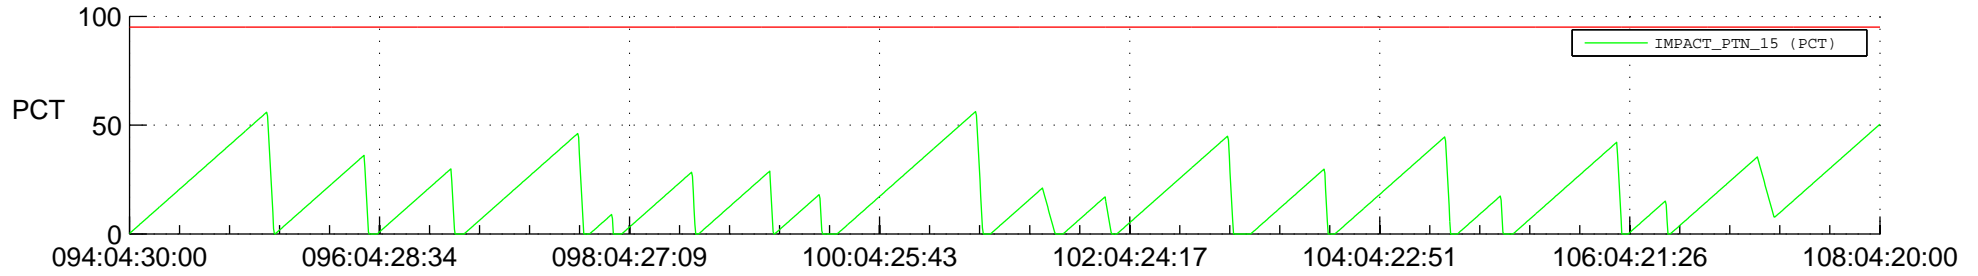

STEREO AHEAD SSR PCT Full Prediction

SWAVES_Percent_Full_Prediction

IMPACT_Percent_Full_Prediction

PLASTIC_Percent_Full_Prediction

Spacecraft_DownLink_Rate