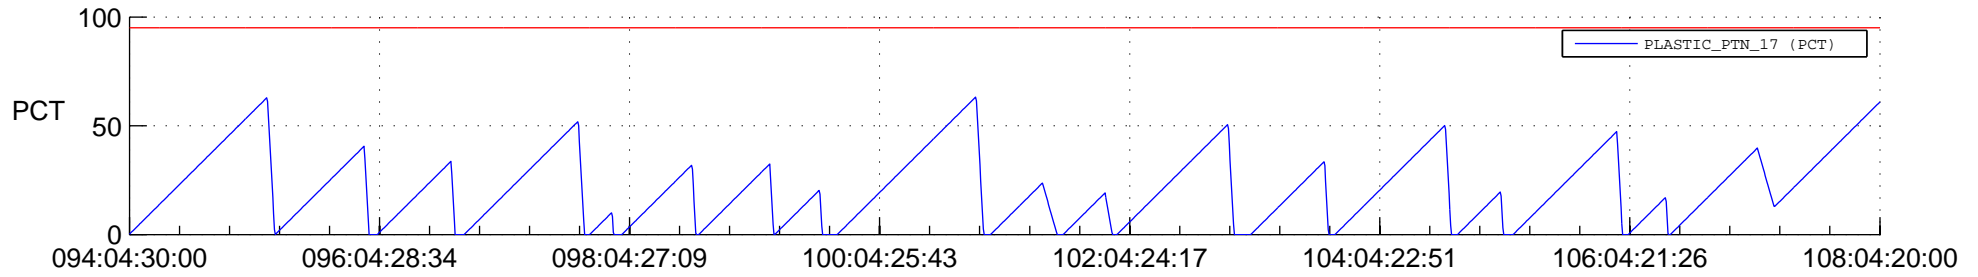

STEREO AHEAD SSR PCT Full Prediction

SWAVES_Percent_Full_Prediction

IMPACT_Percent_Full_Prediction

PLASTIC_Percent_Full_Prediction

Spacecraft_DownLink_Rate