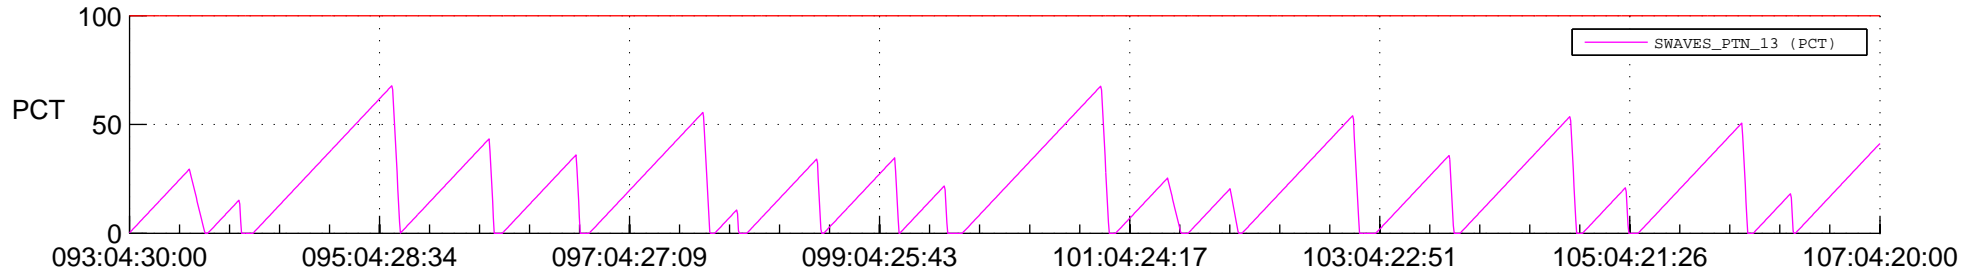

STEREO AHEAD SSR PCT Full Prediction

SWAVES_Percent_Full_Prediction

IMPACT_Percent_Full_Prediction

PLASTIC_Percent_Full_Prediction

Spacecraft_DownLink_Rate