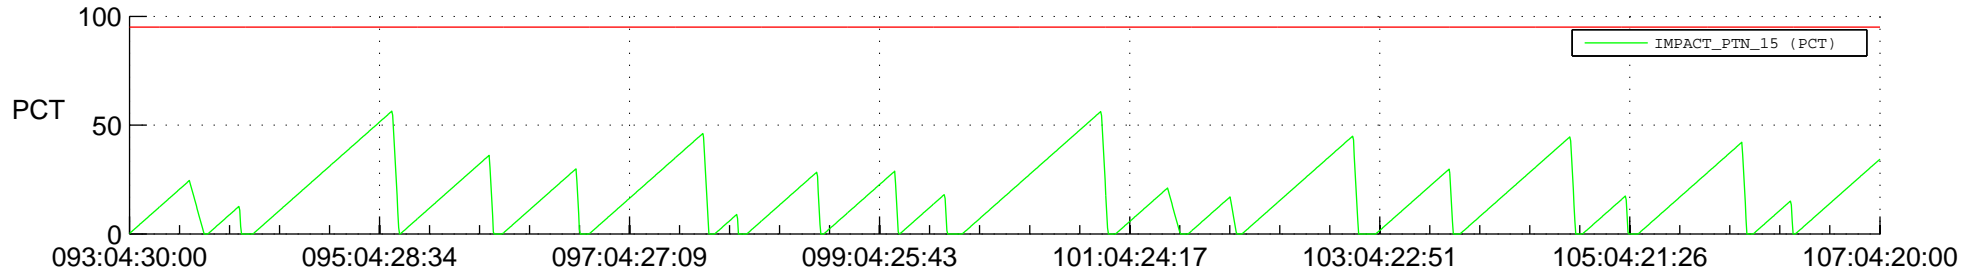

STEREO AHEAD SSR PCT Full Prediction

SWAVES_Percent_Full_Prediction

IMPACT_Percent_Full_Prediction

PLASTIC_Percent_Full_Prediction

Spacecraft_DownLink_Rate