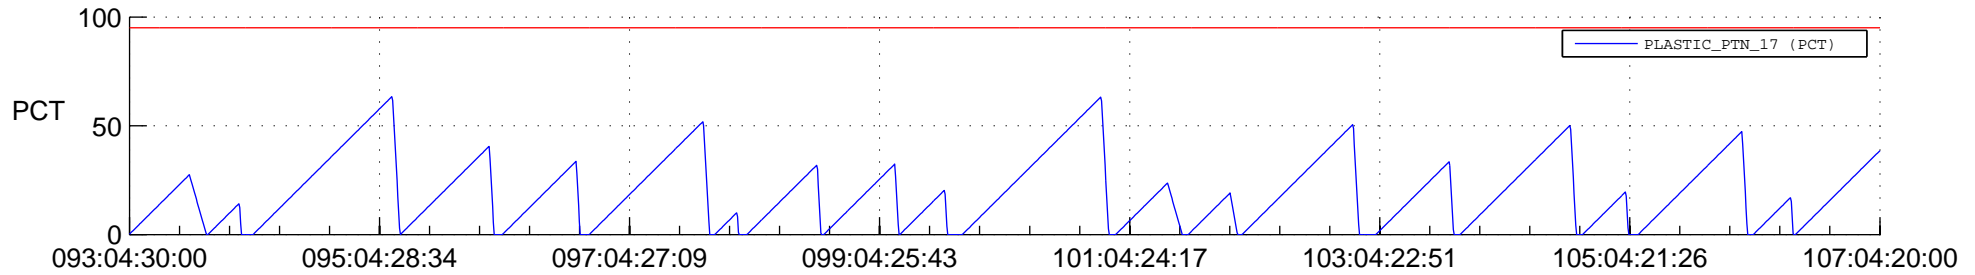

STEREO AHEAD SSR PCT Full Prediction

SWAVES_Percent_Full_Prediction

IMPACT_Percent_Full_Prediction

PLASTIC_Percent_Full_Prediction

Spacecraft_DownLink_Rate