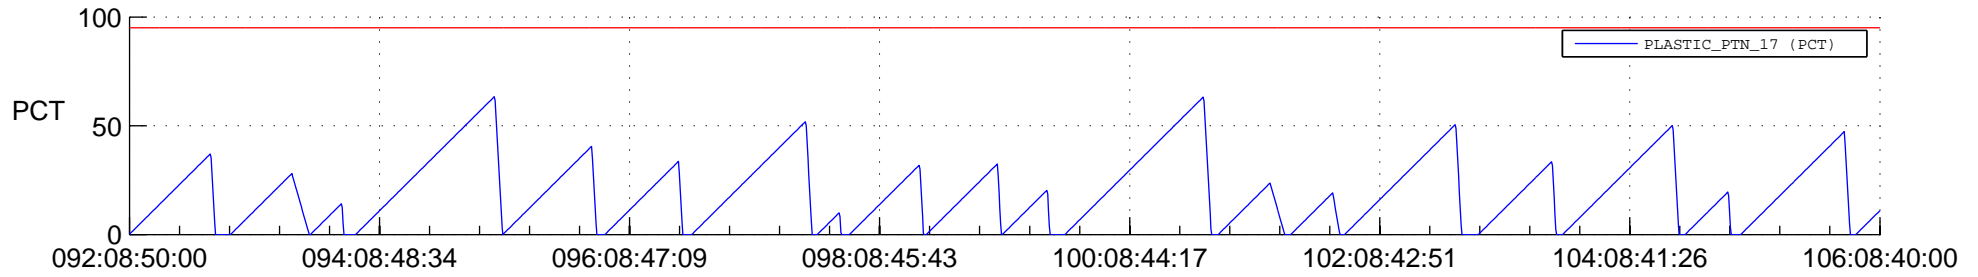

PLASTIC_Percent_Full_Prediction