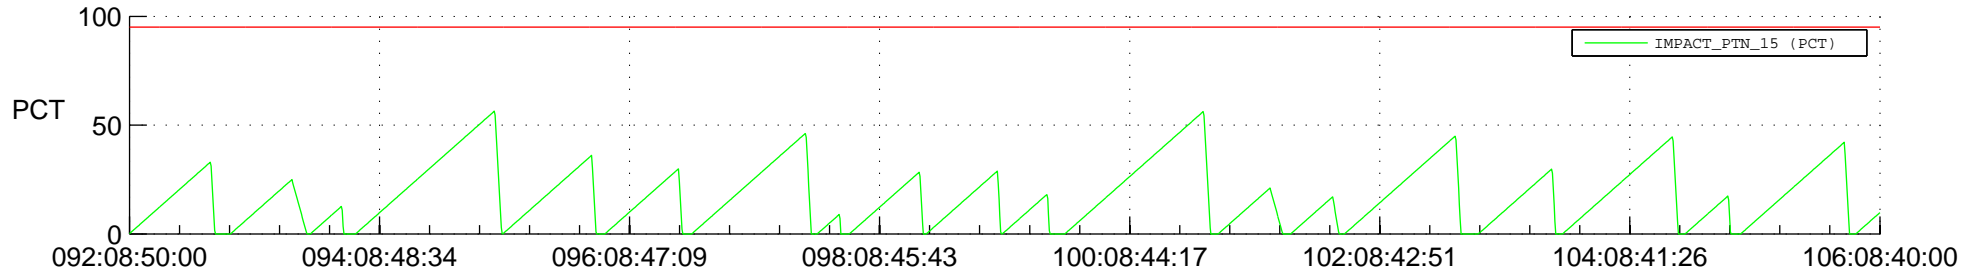

IMPACT_Percent_Full_Prediction