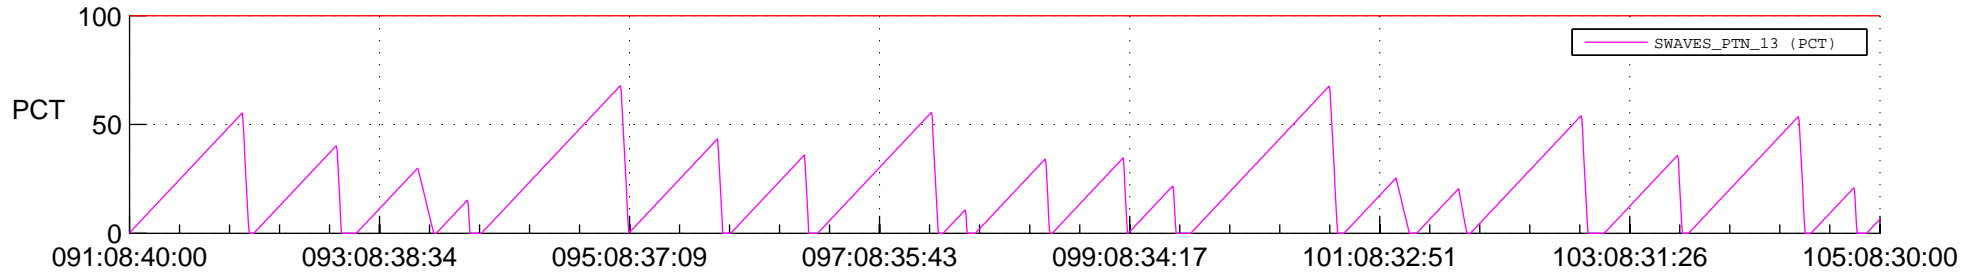

STEREO AHEAD SSR PCT Full Prediction

SWAVES_Percent_Full_Prediction

IMPACT_Percent_Full_Prediction

PLASTIC_Percent_Full_Prediction

Spacecraft_DownLink_Rate

Ground Time (2019:09:18:08:40:00.000 -2019:10:05:08:30:00.000)