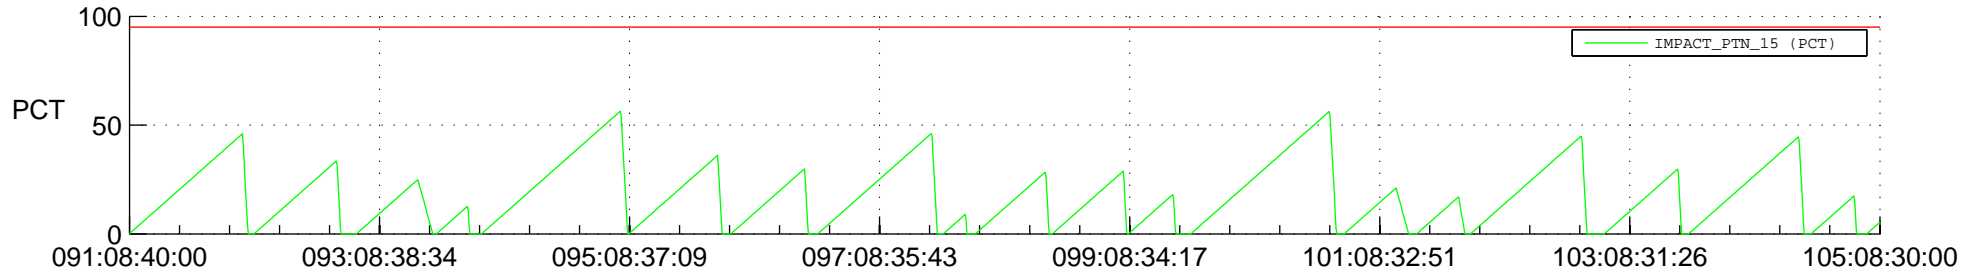

STEREO AHEAD SSR PCT Full Prediction

SWAVES_Percent_Full_Prediction

IMPACT_Percent_Full_Prediction

PLASTIC_Percent_Full_Prediction

Spacecraft_DownLink_Rate

Ground Time (2019:09:18:08:40:00.000 -2019:10:05:08:30:00.000)