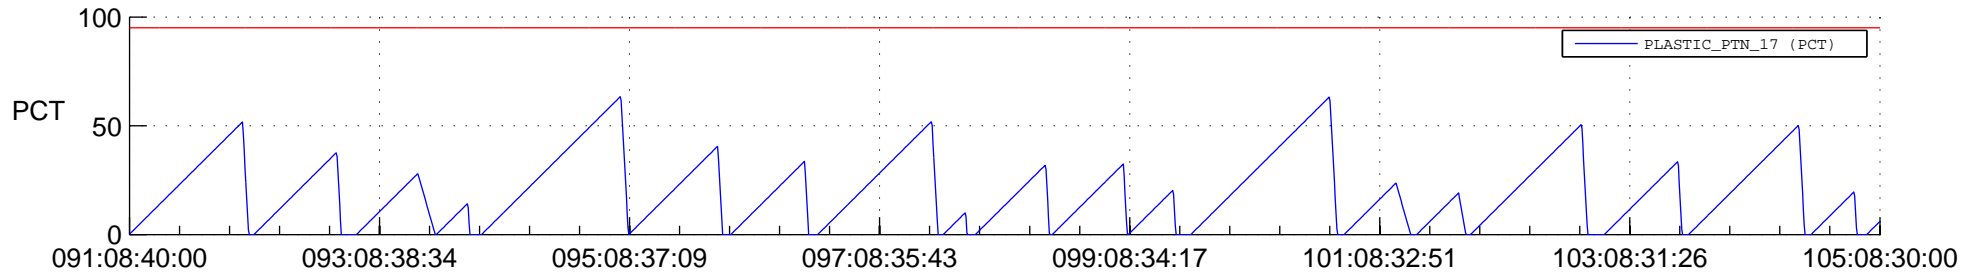

STEREO AHEAD SSR PCT Full Prediction

SWAVES_Percent_Full_Prediction

IMPACT_Percent_Full_Prediction

PLASTIC_Percent_Full_Prediction

Spacecraft_DownLink_Rate

Ground Time (2019:09:18:08:40:00.000 -2019:10:05:08:30:00.000)