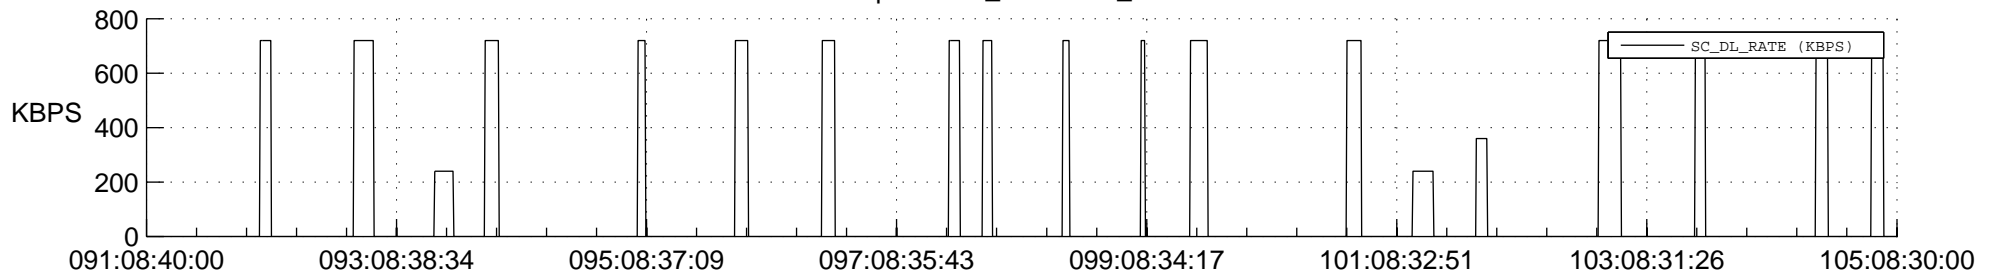

STEREO AHEAD SSR PCT Full Prediction

SWAVES_Percent_Full_Prediction

IMPACT_Percent_Full_Prediction

PLASTIC_Percent_Full_Prediction

Spacecraft_DownLink_Rate

Ground Time (2019:09:18:08:40:00.000 -2019:10:05:08:30:00.000)