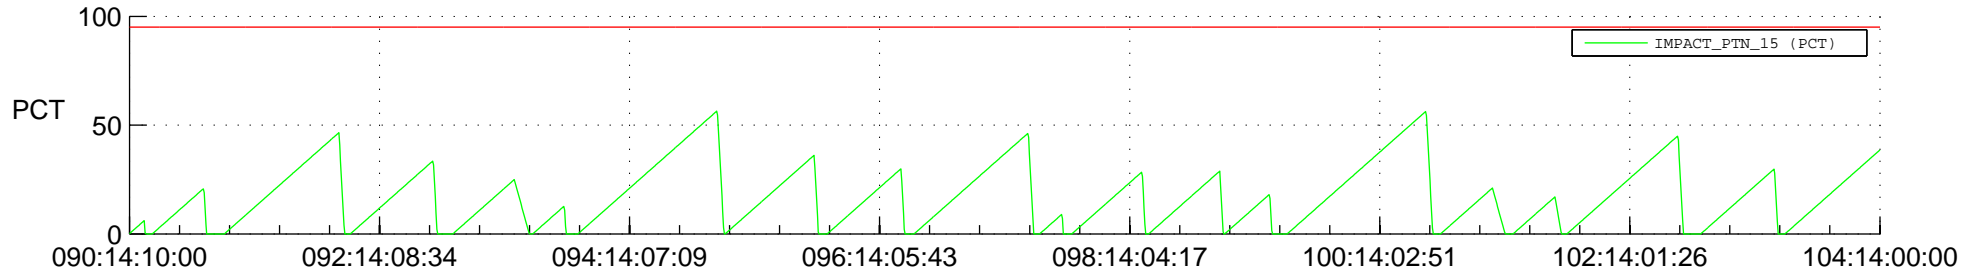

STEREO AHEAD SSR PCT Full Prediction

SWAVES_Percent_Full_Prediction

IMPACT_Percent_Full_Prediction

PLASTIC_Percent_Full_Prediction

Spacecraft_DownLink_Rate