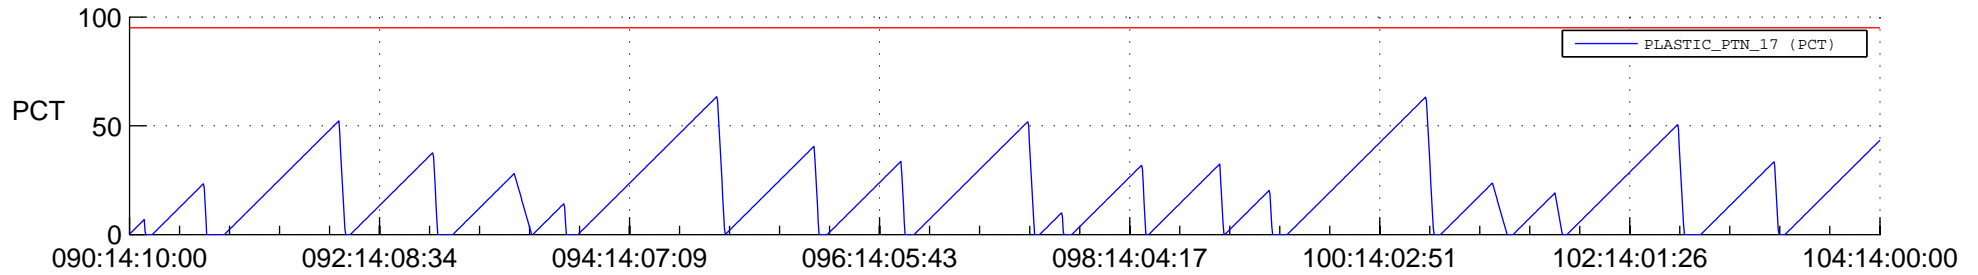

STEREO AHEAD SSR PCT Full Prediction

SWAVES_Percent_Full_Prediction

IMPACT_Percent_Full_Prediction

PLASTIC_Percent_Full_Prediction

Spacecraft_DownLink_Rate