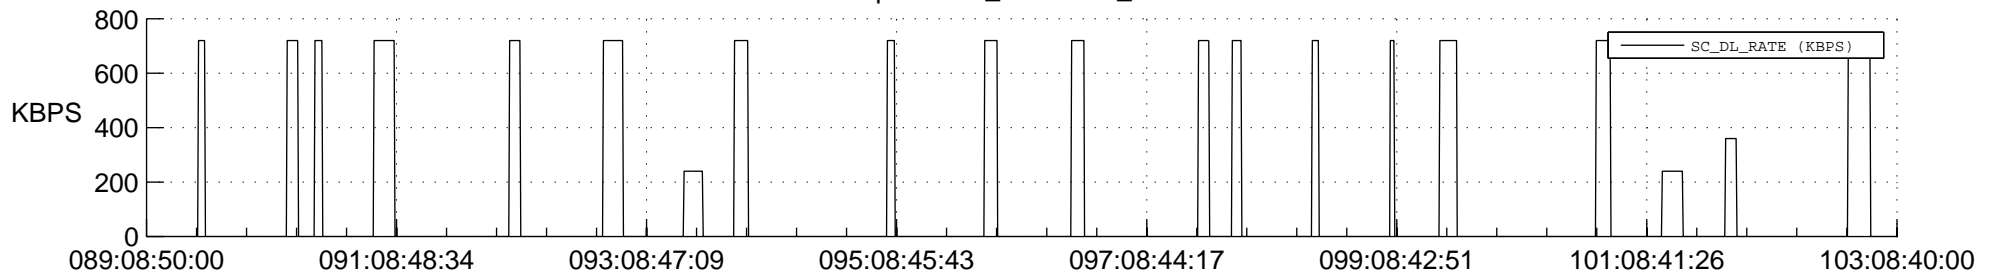

STEREO AHEAD SSR PCT Full Prediction

SWAVES_Percent_Full_Prediction

IMPACT_Percent_Full_Prediction

PLASTIC_Percent_Full_Prediction

Spacecraft_DownLink_Rate

Ground Time (2019:089:08:50:00.000 -2019:103:08:40:00.000)