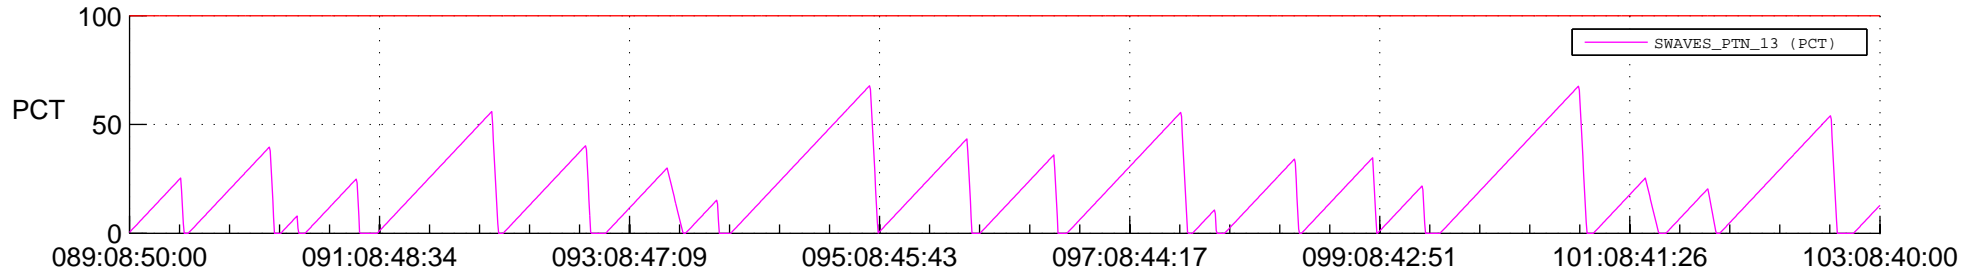

STEREO AHEAD SSR PCT Full Prediction

SWAVES_Percent_Full_Prediction

IMPACT_Percent_Full_Prediction

PLASTIC_Percent_Full_Prediction

Spacecraft_DownLink_Rate

Ground Time (2019:089:08:50:00.000 -2019:103:08:40:00.000)