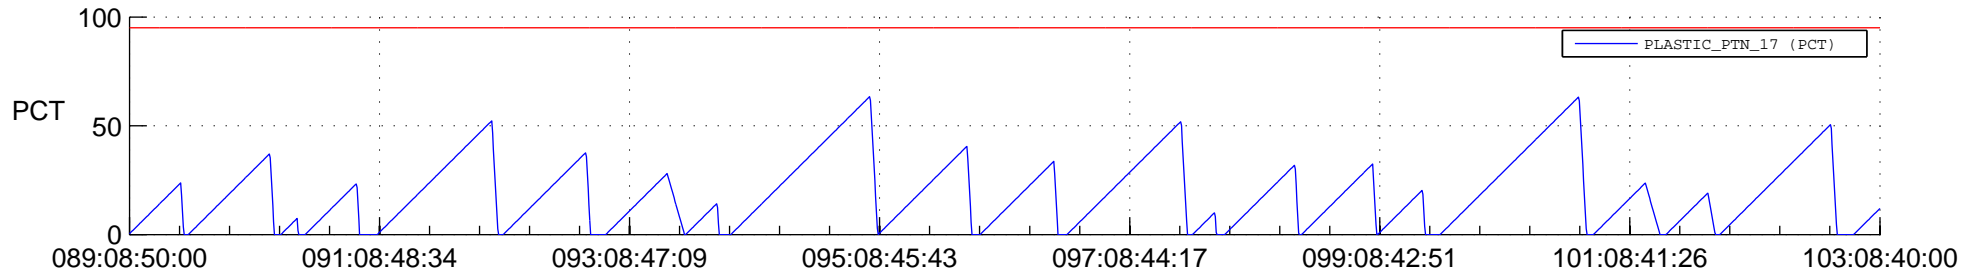

STEREO AHEAD SSR PCT Full Prediction

SWAVES_Percent_Full_Prediction

IMPACT_Percent_Full_Prediction

PLASTIC_Percent_Full_Prediction

Spacecraft_DownLink_Rate

Ground Time (2019:089:08:50:00.000 -2019:103:08:40:00.000)