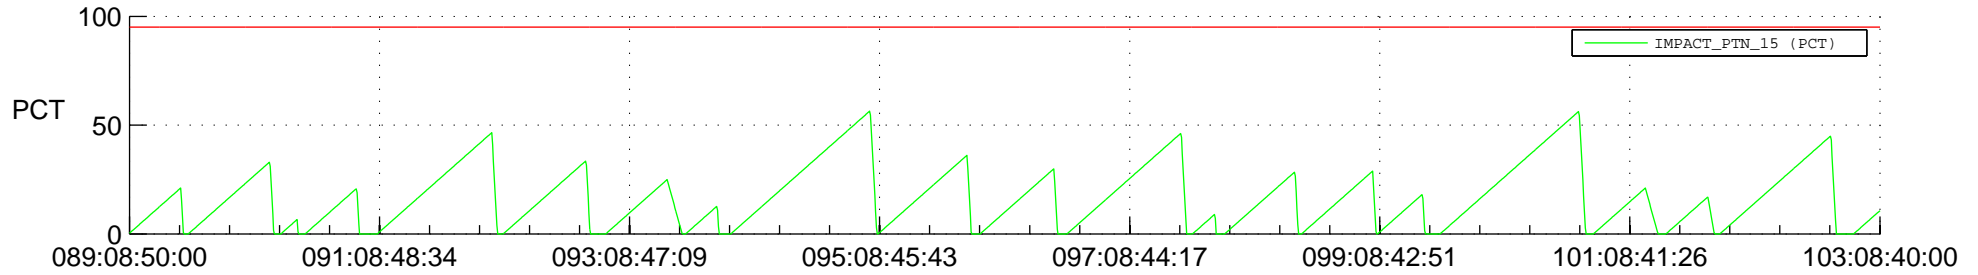

STEREO AHEAD SSR PCT Full Prediction

SWAVES_Percent_Full_Prediction

IMPACT_Percent_Full_Prediction

PLASTIC_Percent_Full_Prediction

Spacecraft_DownLink_Rate

Ground Time (2019:089:08:50:00.000 -2019:103:08:40:00.000)