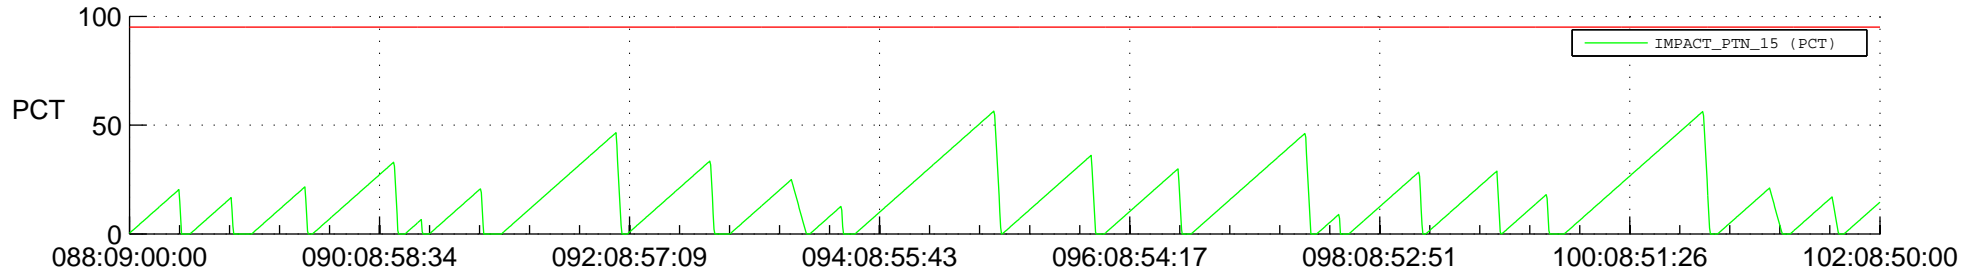

IMPACT_Percent_Full_Prediction