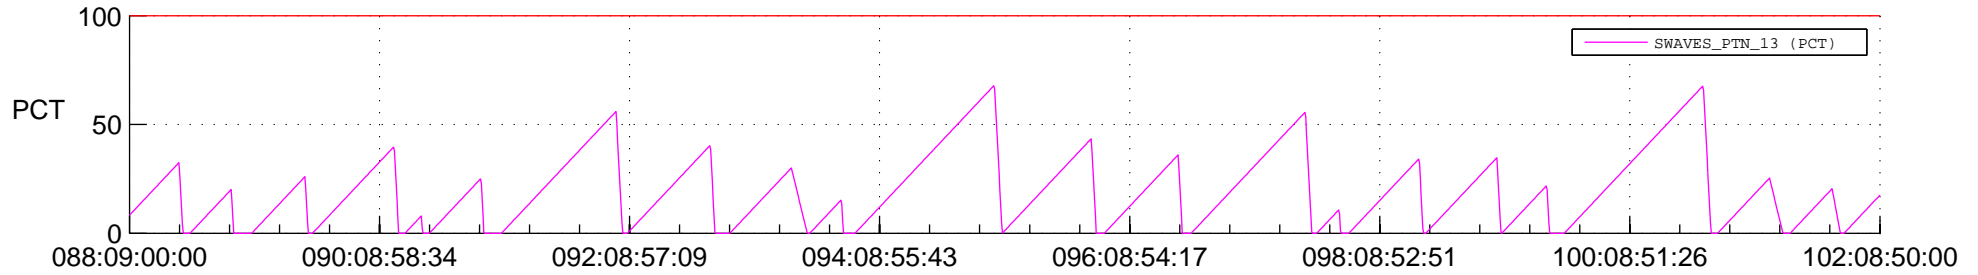

## SWAVES\_Percent\_Full\_Prediction

## Spacecraft\_DownLink\_Rate

Ground Time (2019:088:09:00:00.000 -2019:102:08:50:00.000)