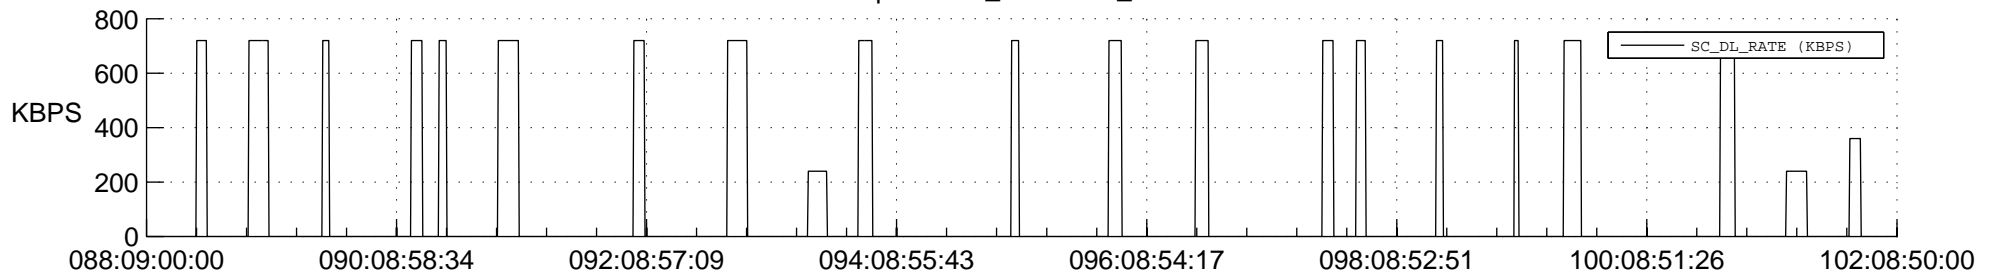

## Spacecraft\_DownLink\_Rate

Ground Time (2019:088:09:00:00.000 -2019:102:08:50:00.000)