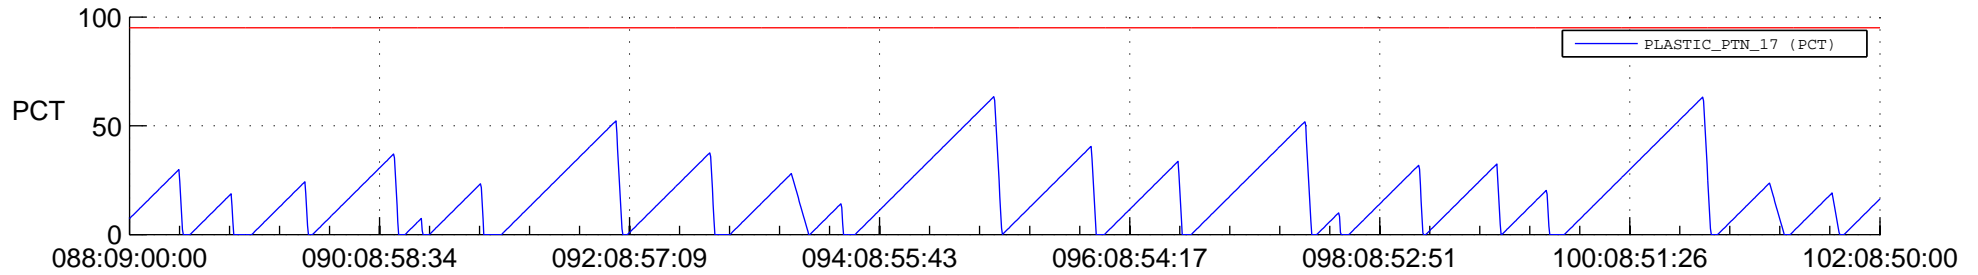

## SWAVES\_Percent\_Full\_Prediction

## Spacecraft\_DownLink\_Rate

Ground Time (2019:088:09:00:00.000 -2019:102:08:50:00.000)