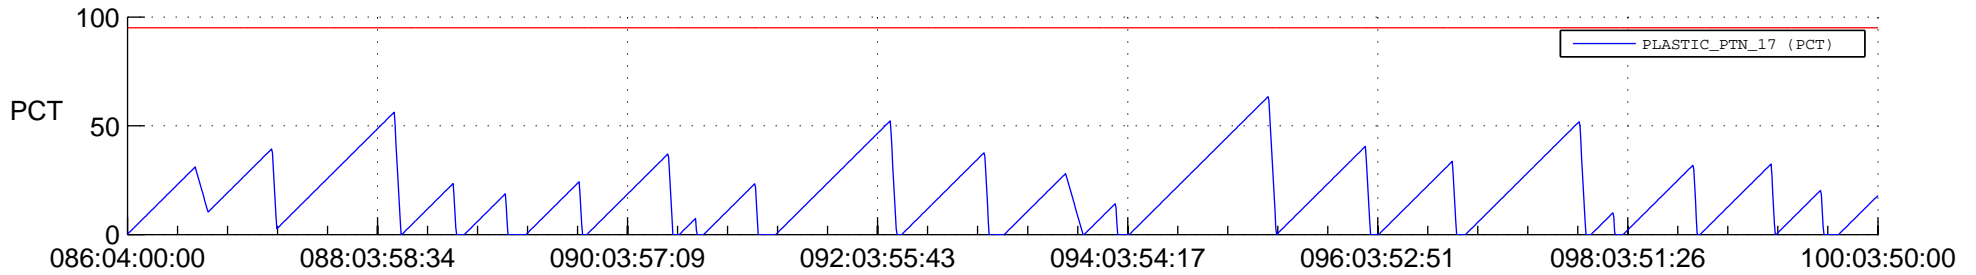

STEREO AHEAD SSR PCT Full Prediction

SWAVES_Percent_Full_Prediction

IMPACT_Percent_Full_Prediction

PLASTIC_Percent_Full_Prediction

Spacecraft_DownLink_Rate

Ground Time (2019:086:04:00:00.000 -2019:100:03:50:00.000)