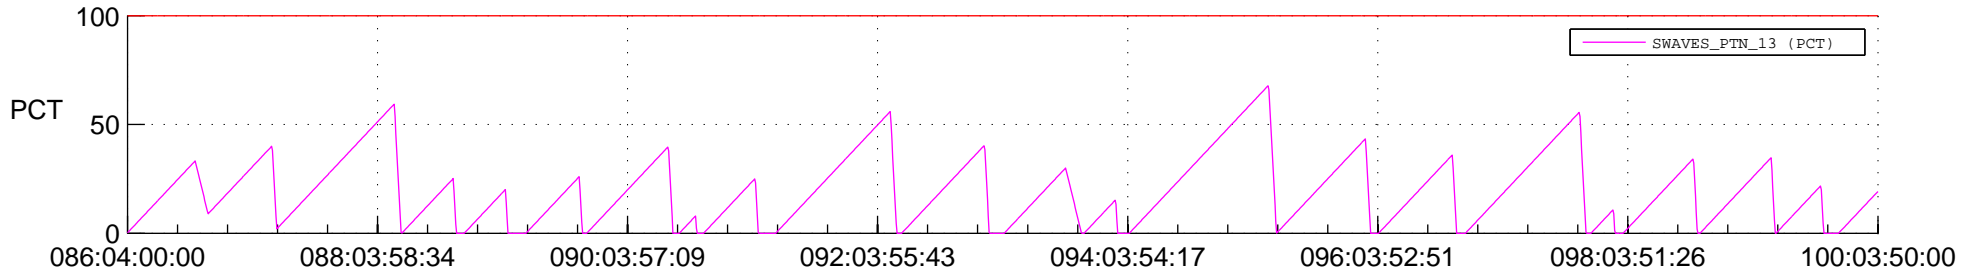

STEREO AHEAD SSR PCT Full Prediction

SWAVES_Percent_Full_Prediction

IMPACT_Percent_Full_Prediction

PLASTIC_Percent_Full_Prediction

Spacecraft_DownLink_Rate

Ground Time (2019:086:04:00:00.000 -2019:100:03:50:00.000)