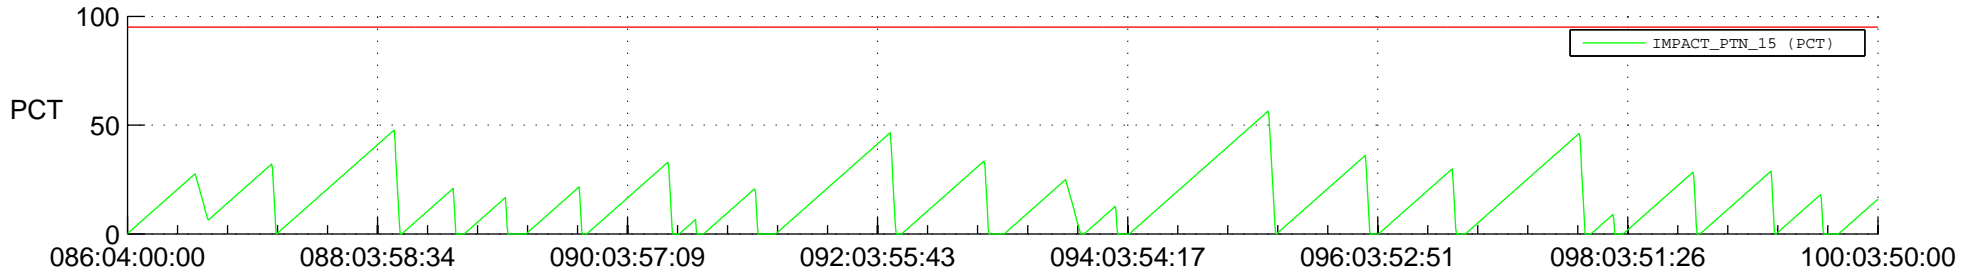

STEREO AHEAD SSR PCT Full Prediction

SWAVES_Percent_Full_Prediction

IMPACT_Percent_Full_Prediction

PLASTIC_Percent_Full_Prediction

Spacecraft_DownLink_Rate

Ground Time (2019:086:04:00:00.000 -2019:100:03:50:00.000)