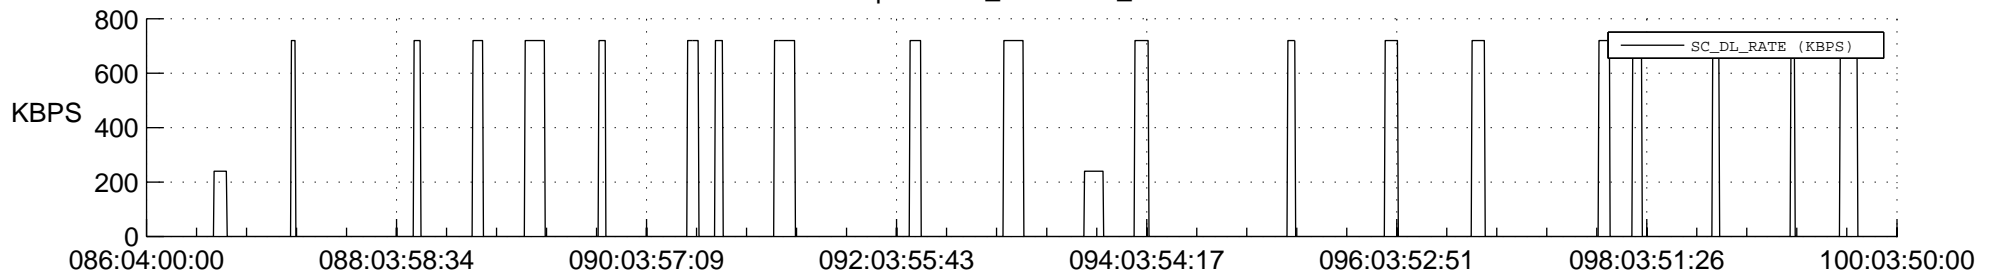

STEREO AHEAD SSR PCT Full Prediction

SWAVES_Percent_Full_Prediction

IMPACT_Percent_Full_Prediction

PLASTIC_Percent_Full_Prediction

Spacecraft_DownLink_Rate

Ground Time (2019:086:04:00:00.000 -2019:100:03:50:00.000)