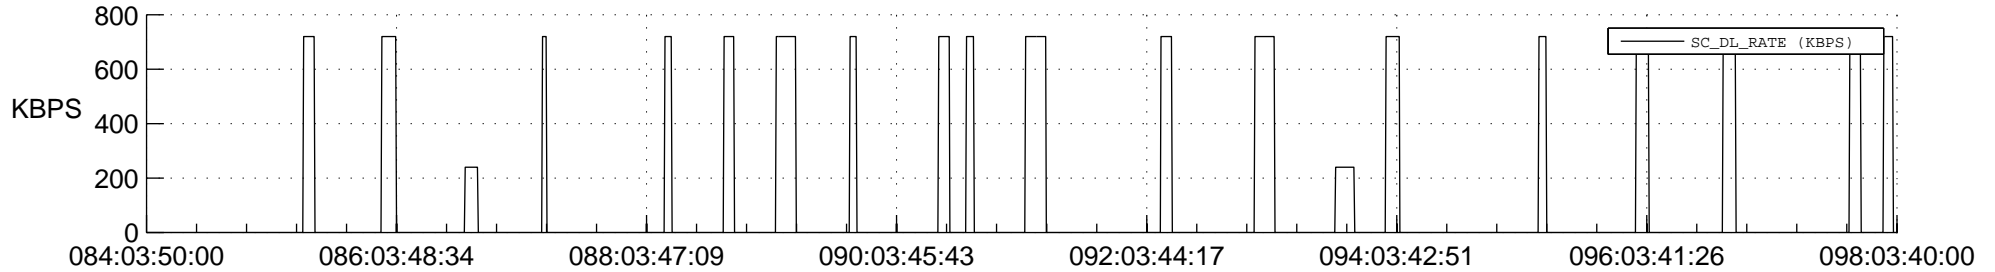

## Spacecraft\_DownLink\_Rate

Ground Time (2019:084:03:50:00.000 -2019:098:03:40:00.000)