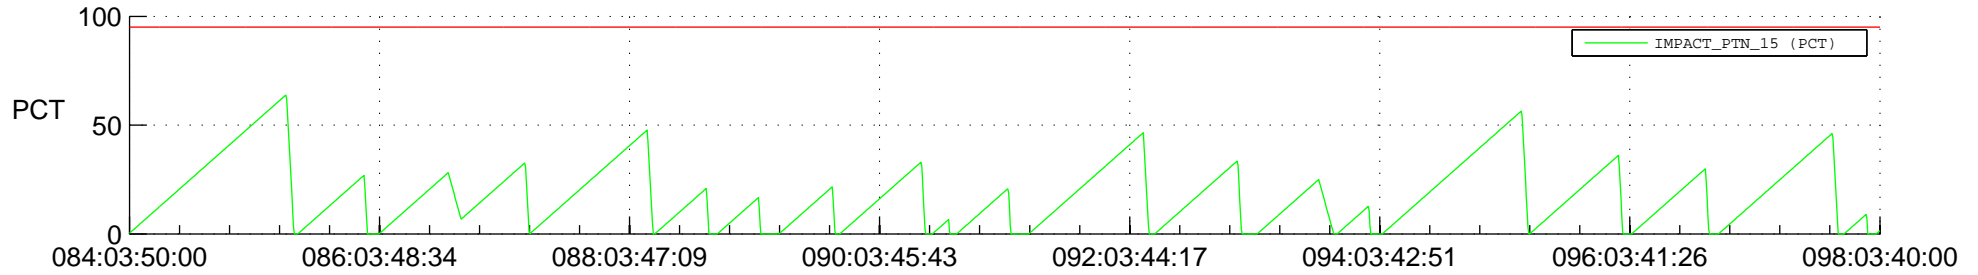

IMPACT_Percent_Full_Prediction