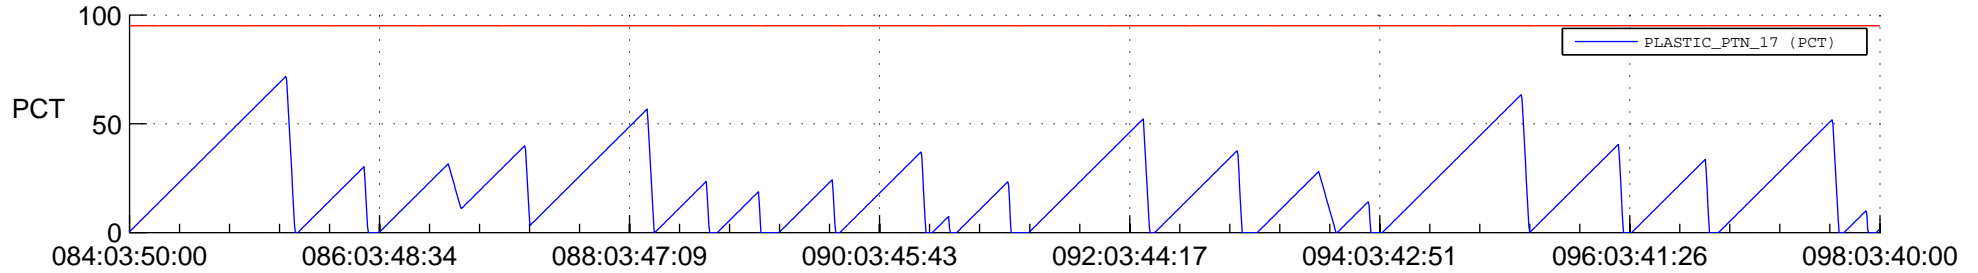

## SWAVES\_Percent\_Full\_Prediction

## Spacecraft\_DownLink\_Rate

Ground Time (2019:084:03:50:00.000 -2019:098:03:40:00.000)