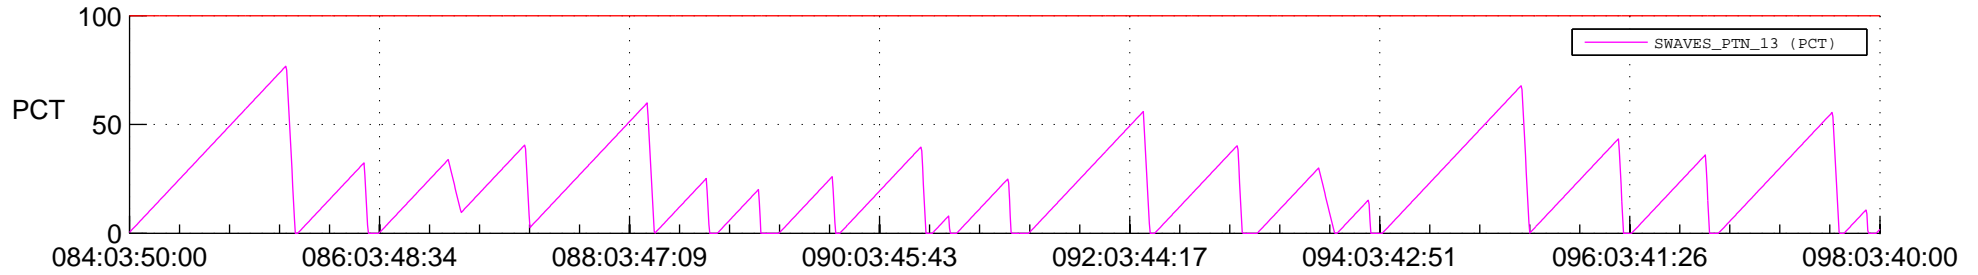

## SWAVES\_Percent\_Full\_Prediction

## Spacecraft\_DownLink\_Rate

Ground Time (2019:084:03:50:00.000 -2019:098:03:40:00.000)