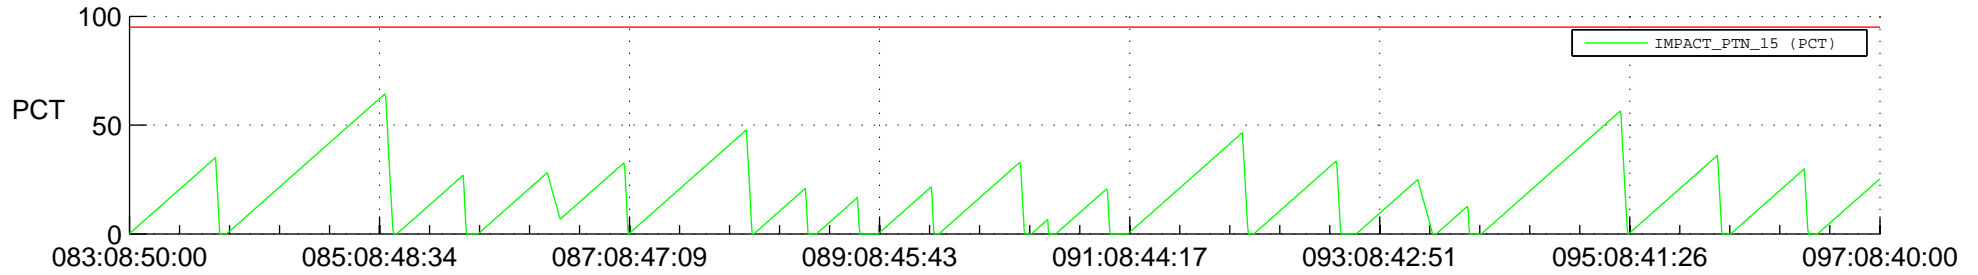

IMPACT_Percent_Full_Prediction