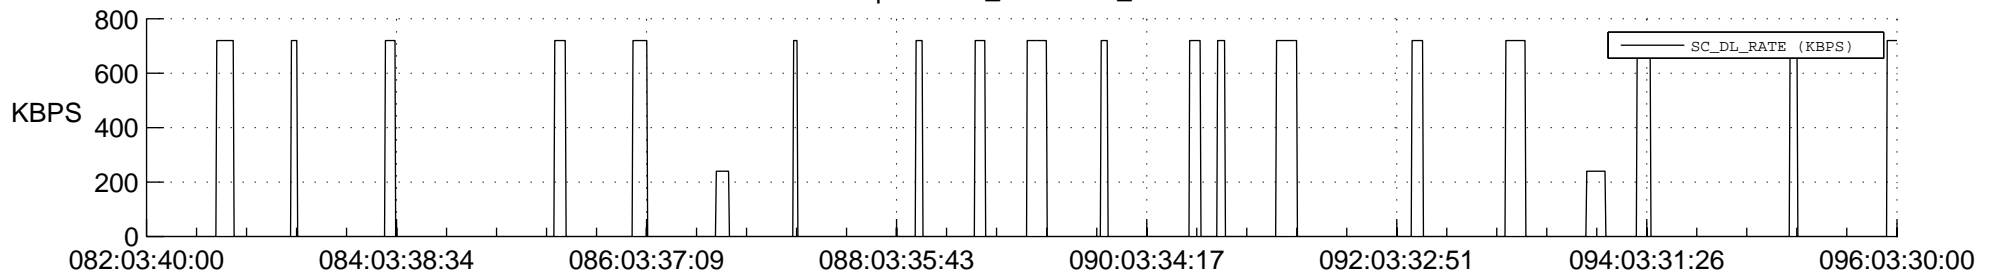

STEREO AHEAD SSR PCT Full Prediction

SWAVES_Percent_Full_Prediction

IMPACT_Percent_Full_Prediction

PLASTIC_Percent_Full_Prediction

Spacecraft_DownLink_Rate

Ground Time (2019:082:03:40:00.000 -2019:096:03:30:00.000)