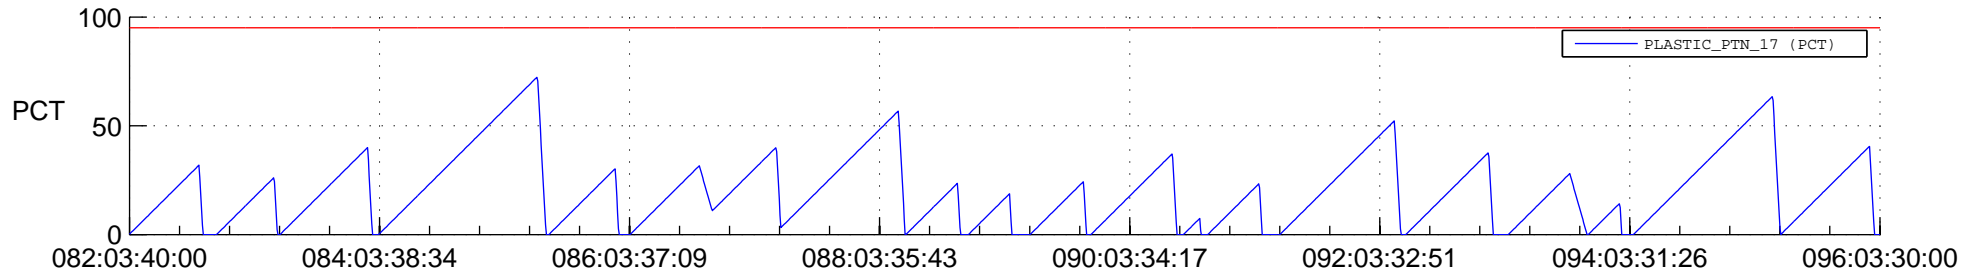

STEREO AHEAD SSR PCT Full Prediction

SWAVES_Percent_Full_Prediction

IMPACT_Percent_Full_Prediction

PLASTIC_Percent_Full_Prediction

Spacecraft_DownLink_Rate

Ground Time (2019:082:03:40:00.000 -2019:096:03:30:00.000)