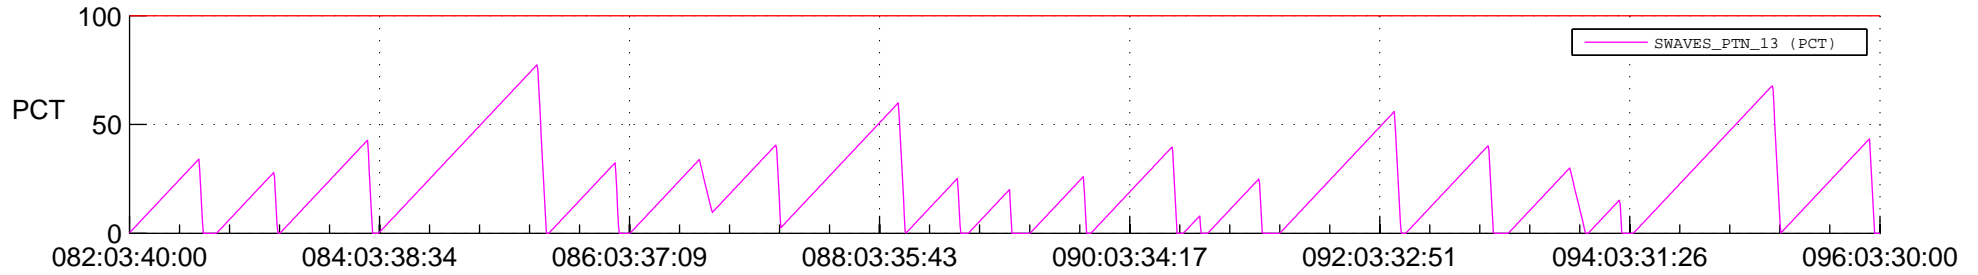

STEREO AHEAD SSR PCT Full Prediction

SWAVES_Percent_Full_Prediction

IMPACT_Percent_Full_Prediction

PLASTIC_Percent_Full_Prediction

Spacecraft_DownLink_Rate

Ground Time (2019:082:03:40:00.000 -2019:096:03:30:00.000)