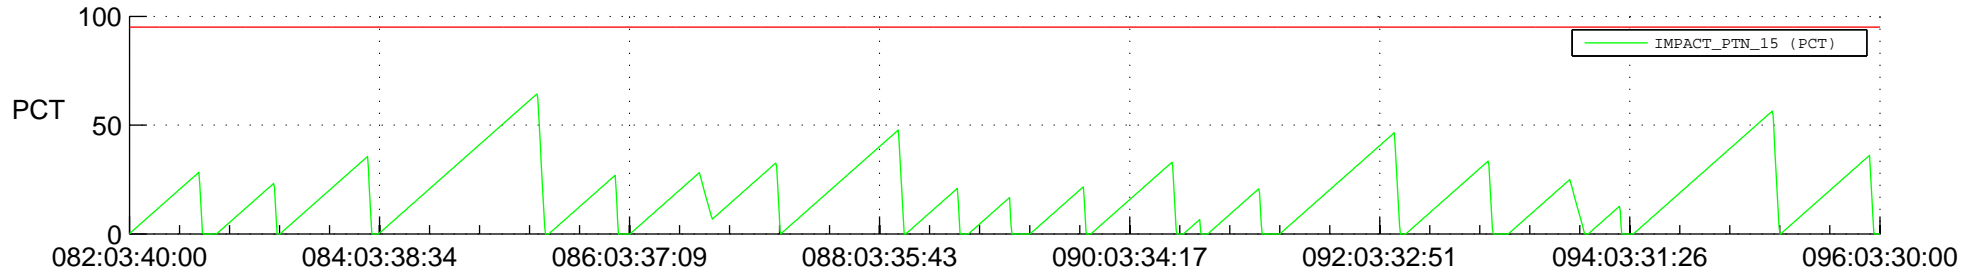

STEREO AHEAD SSR PCT Full Prediction

SWAVES_Percent_Full_Prediction

IMPACT_Percent_Full_Prediction

PLASTIC_Percent_Full_Prediction

Spacecraft_DownLink_Rate

Ground Time (2019:082:03:40:00.000 -2019:096:03:30:00.000)