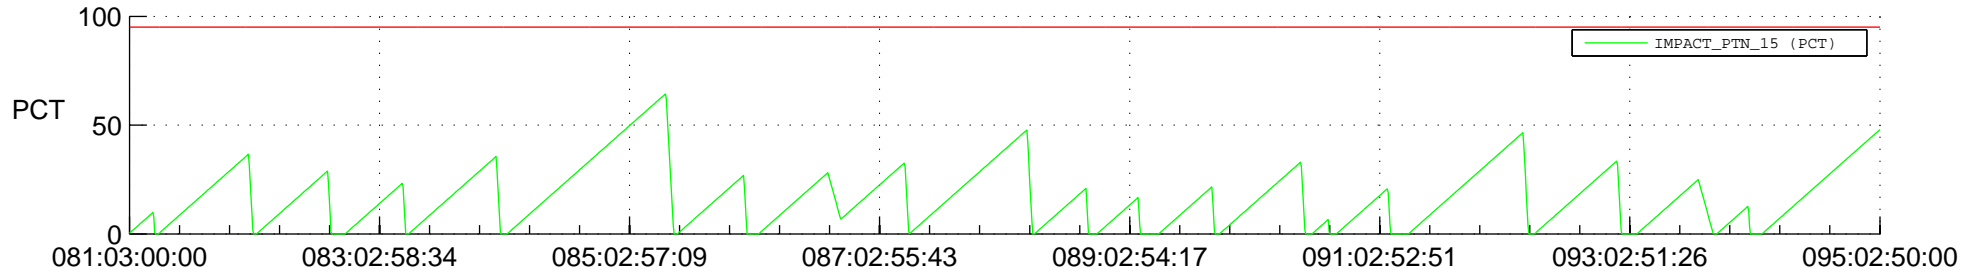

IMPACT_Percent_Full_Prediction