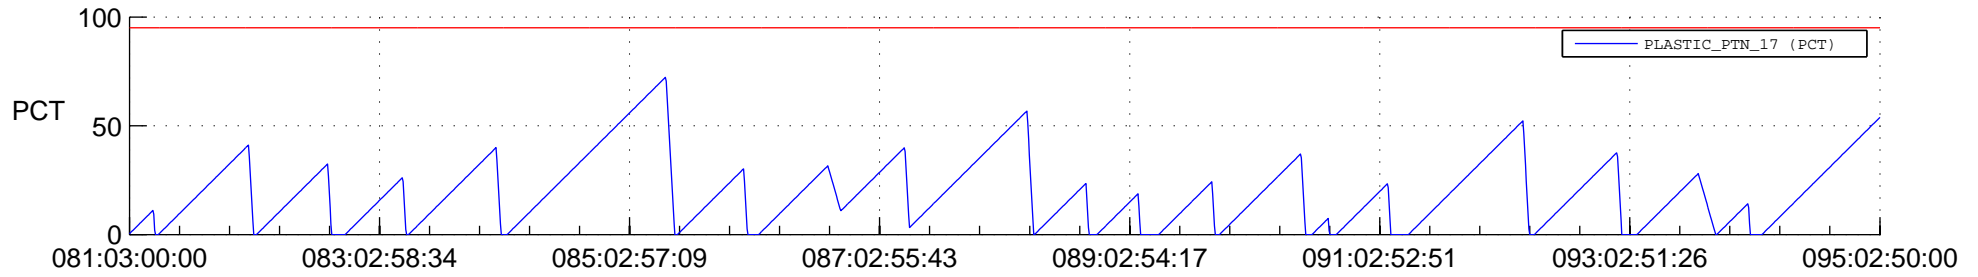

PLASTIC_Percent_Full_Prediction