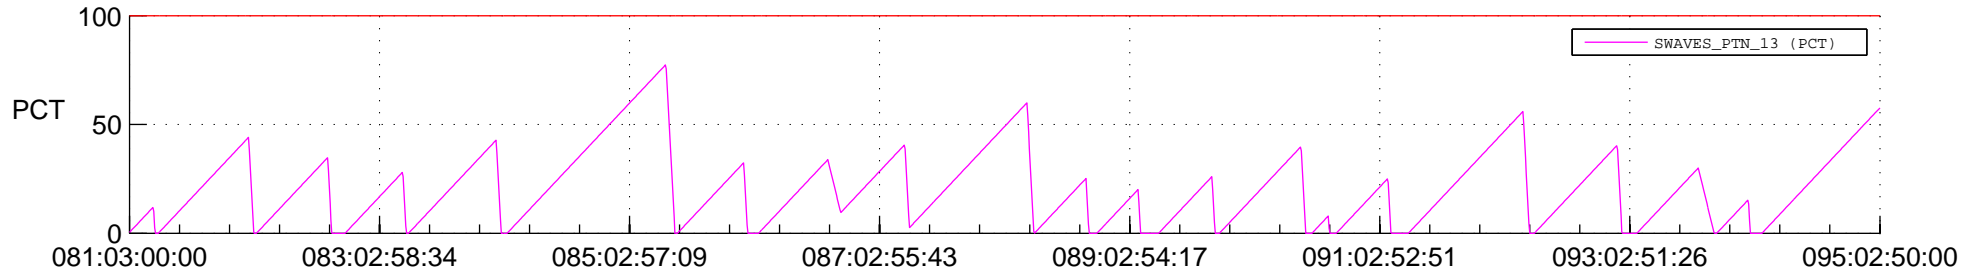

# STEREO AHEAD SSR PCT Full Prediction

## SWAVES\_Percent\_Full\_Prediction