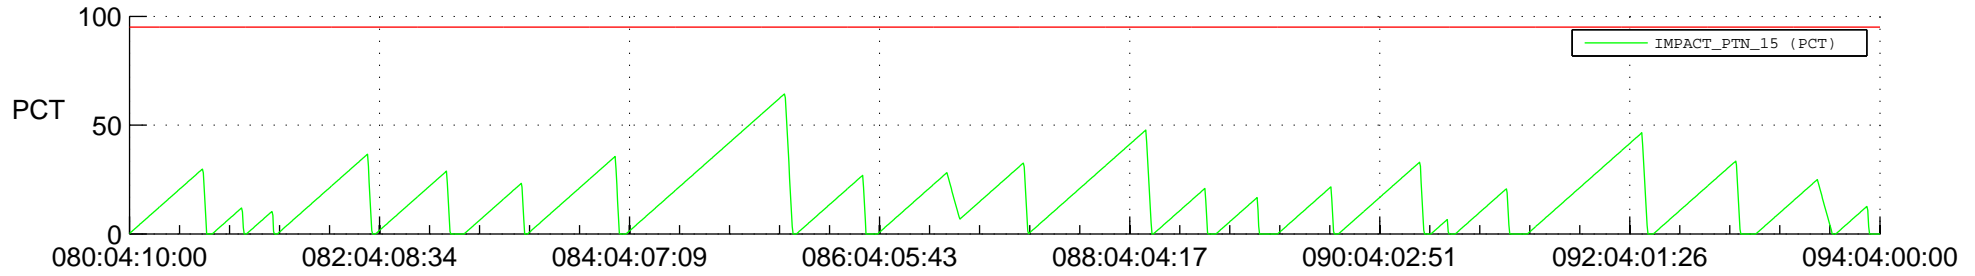

IMPACT_Percent_Full_Prediction