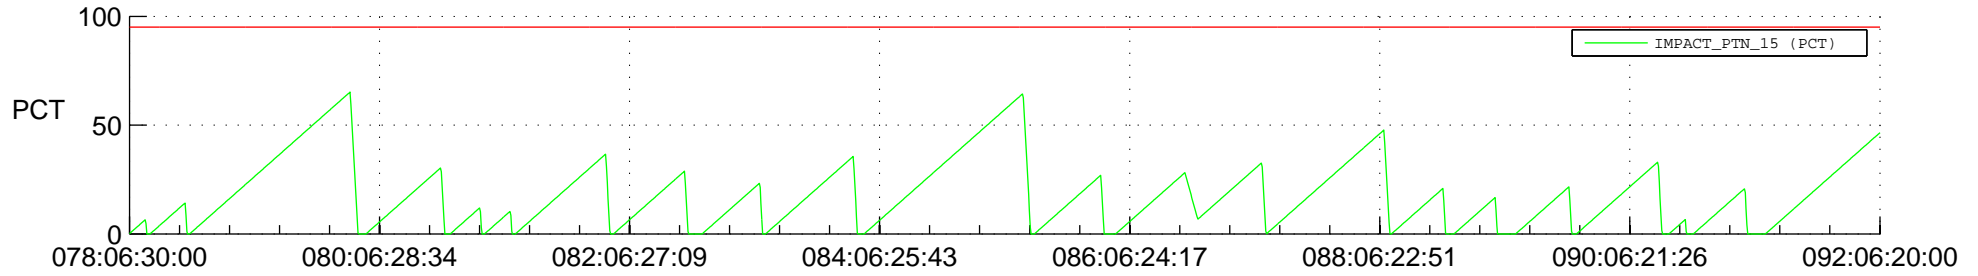

STEREO AHEAD SSR PCT Full Prediction

SWAVES_Percent_Full_Prediction

IMPACT_Percent_Full_Prediction

PLASTIC_Percent_Full_Prediction

Spacecraft_DownLink_Rate