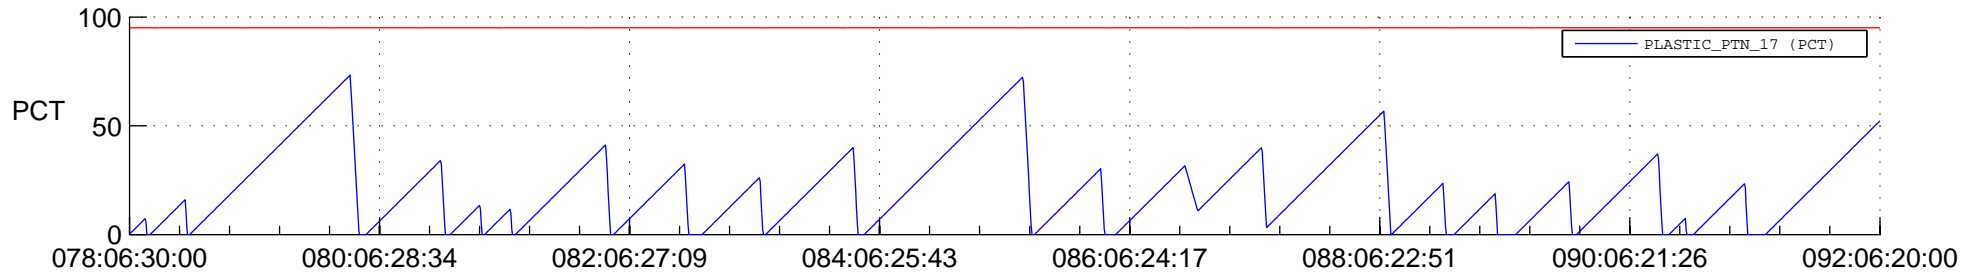

STEREO AHEAD SSR PCT Full Prediction

SWAVES_Percent_Full_Prediction

IMPACT_Percent_Full_Prediction

PLASTIC_Percent_Full_Prediction

Spacecraft_DownLink_Rate