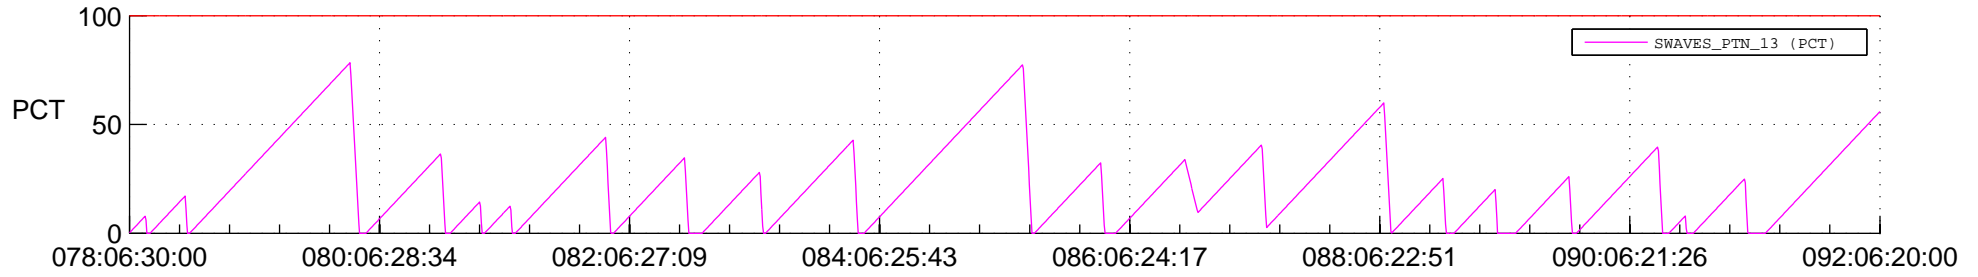

STEREO AHEAD SSR PCT Full Prediction

SWAVES_Percent_Full_Prediction

IMPACT_Percent_Full_Prediction

PLASTIC_Percent_Full_Prediction

Spacecraft_DownLink_Rate