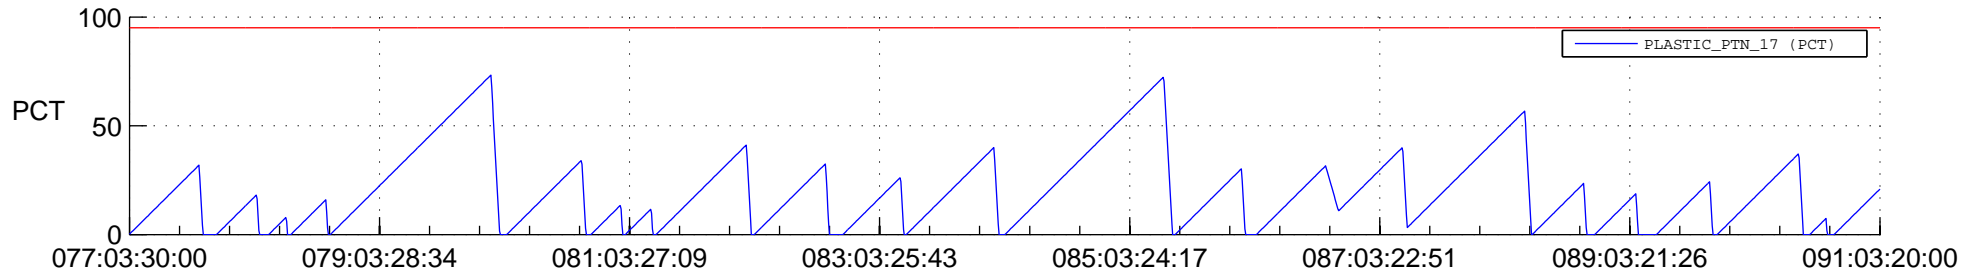

## SWAVES\_Percent\_Full\_Prediction

## Spacecraft\_DownLink\_Rate

Ground Time (2019:077:03:30:00.000 -2019:091:03:20:00.000)