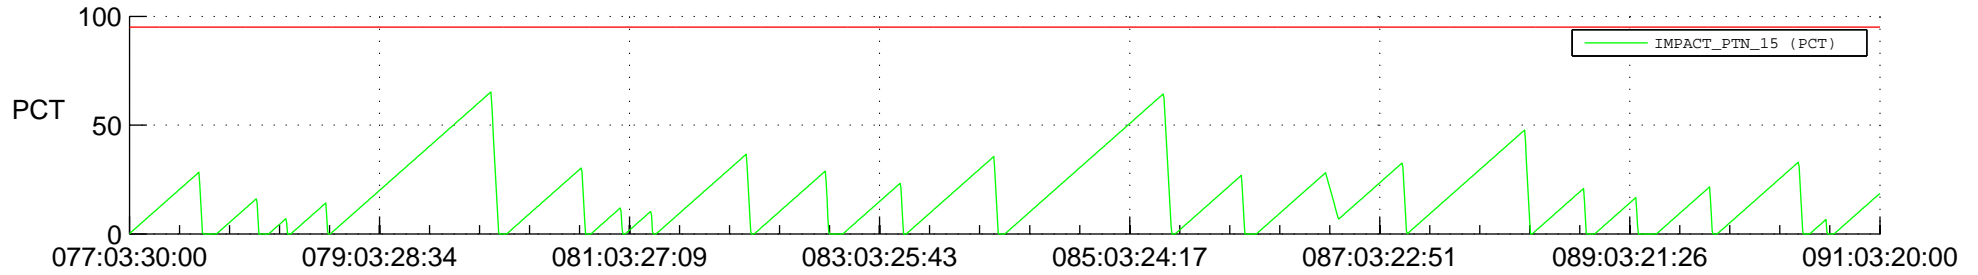

IMPACT_Percent_Full_Prediction