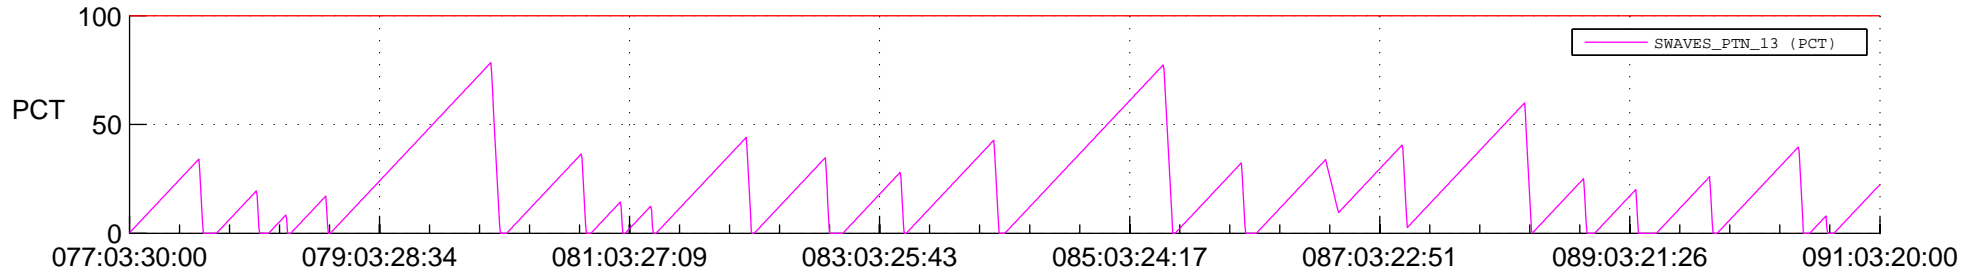

## SWAVES\_Percent\_Full\_Prediction

## Spacecraft\_DownLink\_Rate

Ground Time (2019:077:03:30:00.000 -2019:091:03:20:00.000)